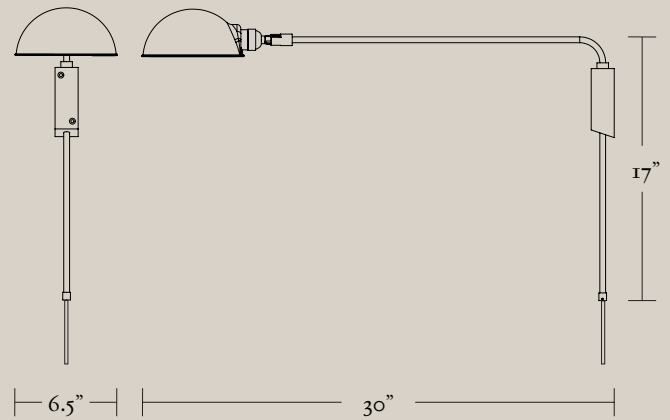

ATLAS 90 Sconce

plug - in

coilanddrift.com
studio@coilanddrift.com
@coilanddrift

COIL +
DRIFT

This sconce is comprised of a 90 degree swiveling arm with an adjustable parabolic shade that makes it useful in many applications, from bedroom ready sconces to illuminating art on a living room wall. The plug-in version has a toggle switch on an ivory cloth-wrapped cord. Custom metal and wood finishes are available.

DIMENSIONS

24" L x 5 1/2" W x 17" H

LEAD TIME

Please allow 10-12 weeks

Brushed Brass + Walnut + Ivory Cloth Cord

FINISH OPTIONS

Walnut

Brushed Brass

Black Cloth Cord