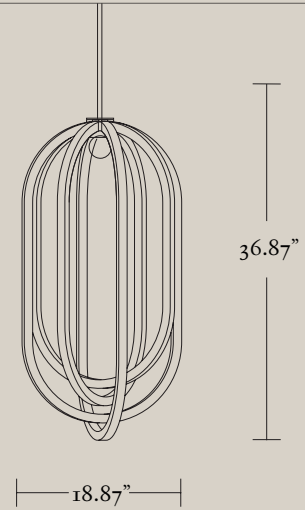

CIRRUS Chandelier

coilanddrift.com
studio@coilanddrift.com
@coilanddrift

COIL +
DRIFT

Four clear lucite rings, equally-spaced around a brushed-brass light source, varied in length, with one looping under the next to create a spiraling illuminated choreography. The Cirrus Chandelier is suspended by an elegant vertical rod and uses a warm dimmable LED bulb by Tala.

DIMENSIONS

36 7/8" H x 18 7/8" W (rod height to order)

LEAD TIME

Please allow 12-14 weeks

Aged Brass

Brushed Brass

FINISH OPTIONS

Polished Brass