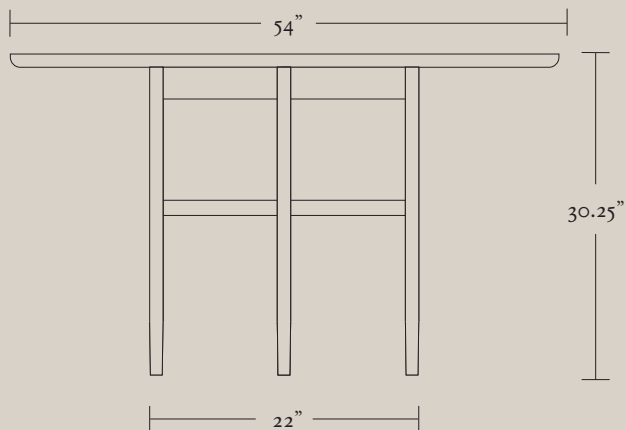

SOREN Dining Table

coilandrft.com
studio@coilandrft.com
@coilandrft

COIL +
DRIFT

The Soren Chair celebrates a minimal aesthetic as well as the natural beauty of its materials, wood and leather. The chair's back rest is a bold circular arch that is lined with a strip of black leather on its inner face, and fits seamlessly into the vertical uprights. High-density foam lines the seat bringing comfort to this bold statement chair.

DIMENSIONS

54" W x 30.25" H

LEAD TIME

Please allow 16-18 weeks

Cinnamon Ash + Ebony Leather

Ebony Stained Ash + Tan Leather

FINISH OPTIONS

Ebony-Stained Ash