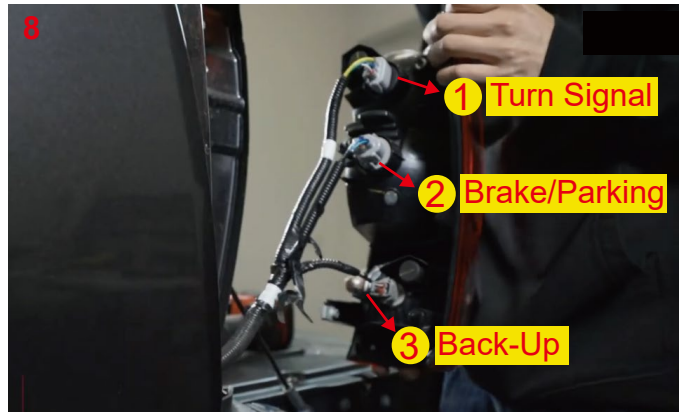

USER MANUAL

TAIL LIGHTS

Model.: WJ2025-0685

2016-2023 Toyota Tacoma

REQUIRED TOOLS

Installation Instructions

13. Repeat the steps 2~12 for the other side.