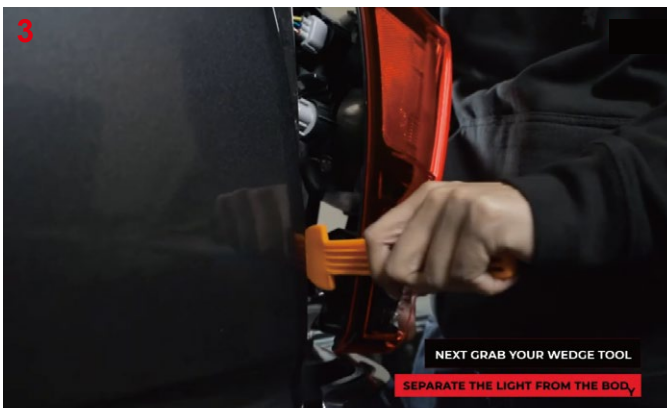

USER MANUAL

TAIL LIGHTS

Model.: WJ2025-0685

2016-2023 Toyota Tacoma

REQUIRED TOOLS

Installation Instructions

13. Repeat the steps 2~12 for the other side.