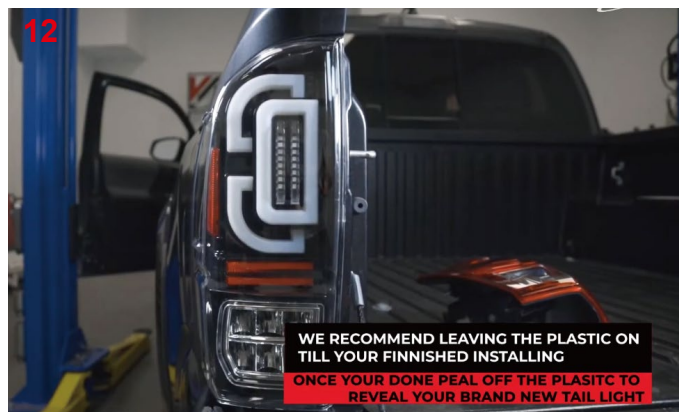

USER MANUAL

TAIL LIGHTS

Model.: WJ2025-0685

2016-2023 Toyota Tacoma

REQUIRED TOOLS

Installation Instructions

13. Repeat the steps 2~12 for the other side.