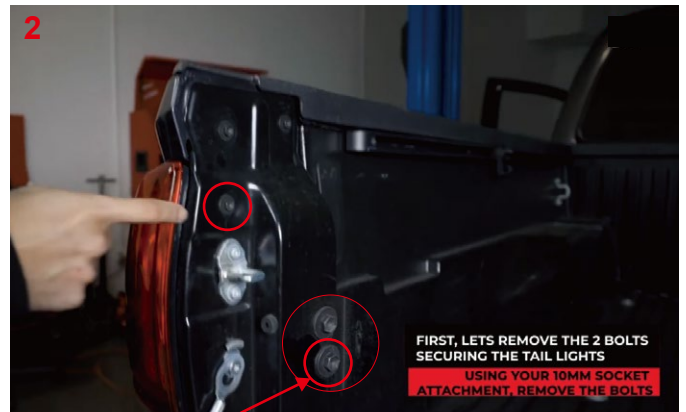

USER MANUAL

TAIL LIGHTS

Model.: WJ2025-0685

2016-2023 Toyota Tacoma

REQUIRED TOOLS

Installation Instructions

13. Repeat the steps 2~12 for the other side.