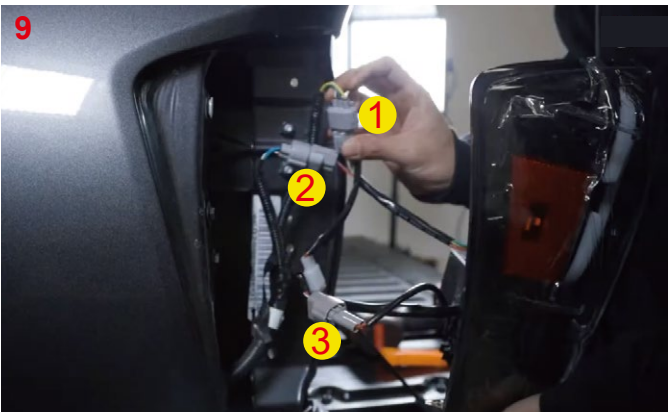

USER MANUAL

TAIL LIGHTS

Model.: WJ2025-0685

2016-2023 Toyota Tacoma

REQUIRED TOOLS

Installation Instructions

13. Repeat the steps 2~12 for the other side.