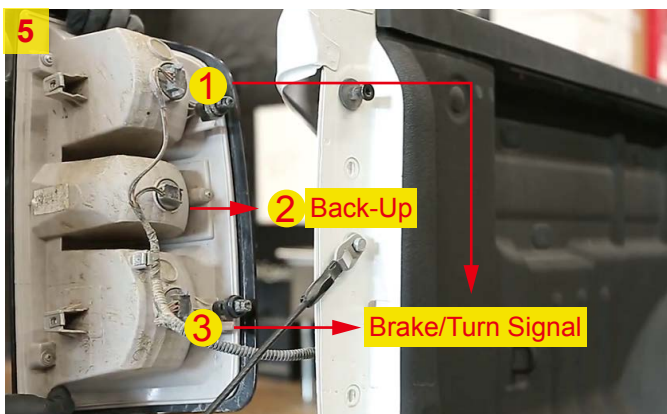

USER MANUAL

TAIL LIGHTS

Model.: WJ2020-0724(W/O Bulbs & Wire Harness)

2015-2022 Chevy Colorado

REQUIRED TOOLS

Phillips Screwdriver

Installation Instructions

11. Repeat the steps 2~10 for the other side.