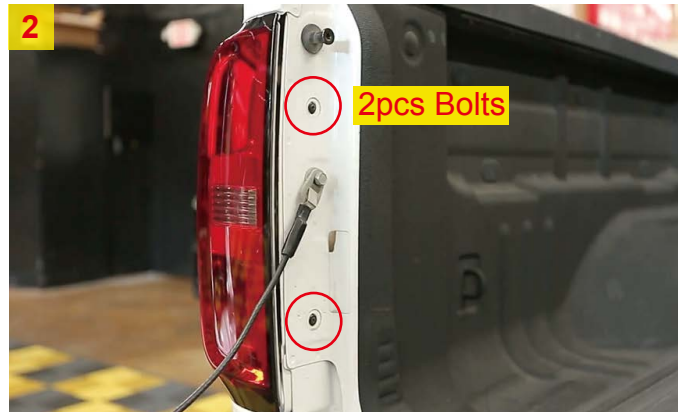

USER MANUAL

TAIL LIGHTS

Model.: WJ2020-0724(W/O Bulbs & Wire Harness)

2015-2022 Chevy Colorado

REQUIRED TOOLS

Phillips Screwdriver

Installation Instructions

11. Repeat the steps 2~10 for the other side.