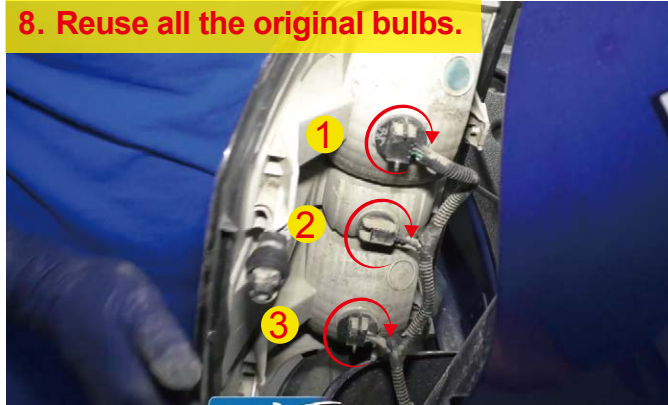

USER MANUAL

TAIL LIGHTS

Model.: WJ2020-0724(W/O Bulbs & Wire Harness)

2015-2022 Chevy Colorado

REQUIRED TOOLS

Phillips Screwdriver

Installation Instructions

11. Repeat the steps 2~10 for the other side.