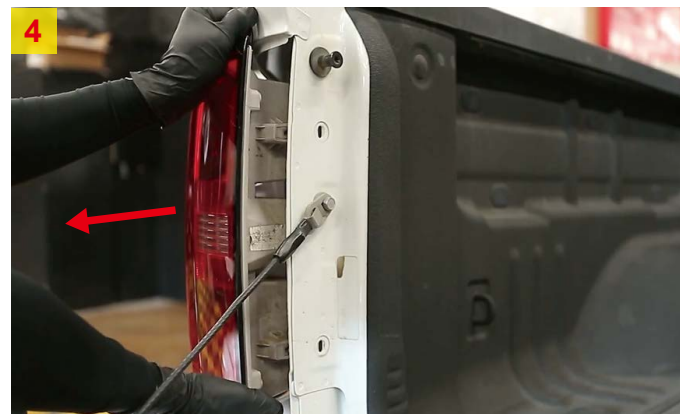

USER MANUAL

TAIL LIGHTS

Model.: WJ2020-0724(W/O Bulbs & Wire Harness)

2015-2022 Chevy Colorado

REQUIRED TOOLS

Phillips Screwdriver

Installation Instructions

11. Repeat the steps 2~10 for the other side.