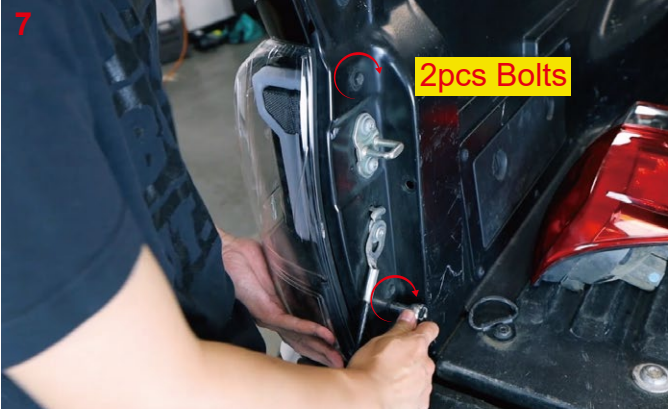

Phillips
Screwdriver

Panel
Remover

Installation Instructions

9. Repeat the steps 2~7 for the other side.