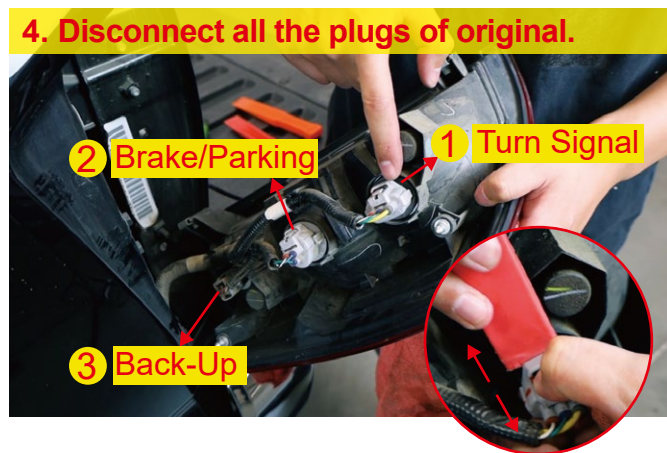

Phillips
Screwdriver

Panel
Remover

Installation Instructions

9. Repeat the steps 2~7 for the other side.