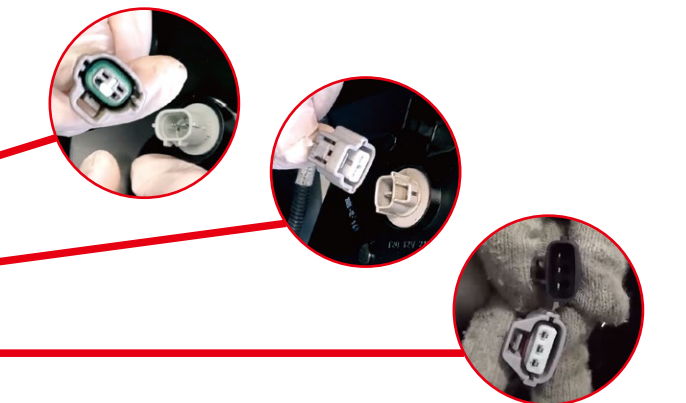

USER MANUAL

TAIL LIGHTS

Model.: RNGT-0667
WJ20-0377

Installation Instructions

8. Repeat the steps 2~7 for the other side.