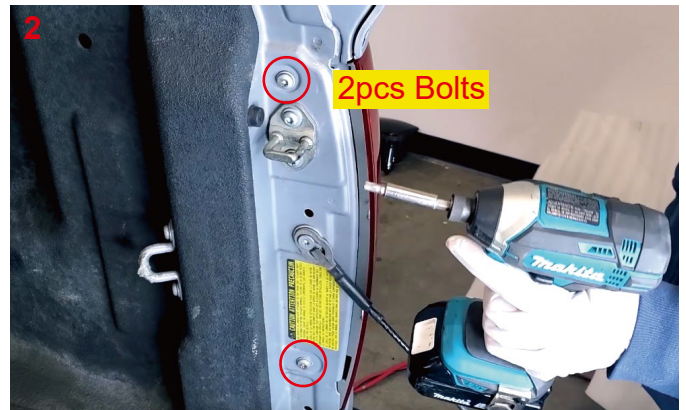

USER MANUAL

TAIL LIGHTS

Model.: RNGT-0667
WJ20-0377

Installation Instructions

8. Repeat the steps 2~7 for the other side.