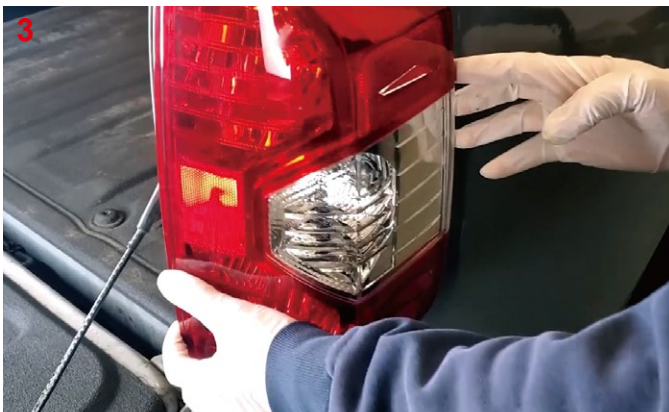

USER MANUAL

TAIL LIGHTS

Model.: RNGT-0667
WJ20-0377

Installation Instructions

8. Repeat the steps 2~7 for the other side.