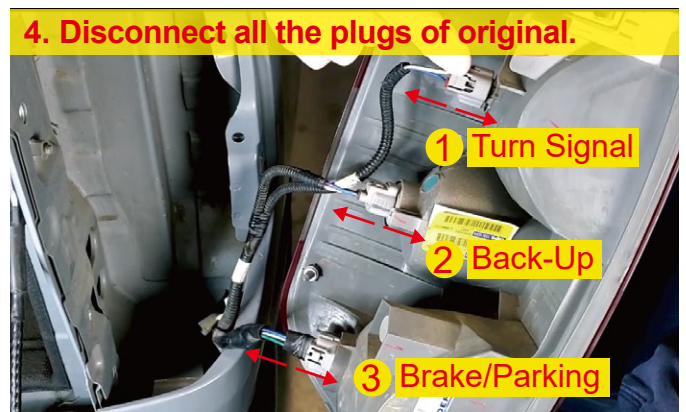

USER MANUAL

TAIL LIGHTS

Model.: RNGT-0667
WJ20-0377

Installation Instructions

8. Repeat the steps 2~7 for the other side.