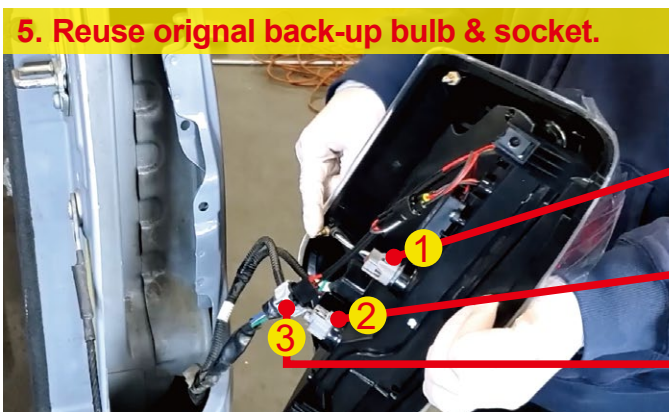

USER MANUAL

TAIL LIGHTS

Model.: RNGT-0667
WJ20-0377

Installation Instructions

8. Repeat the steps 2~7 for the other side.