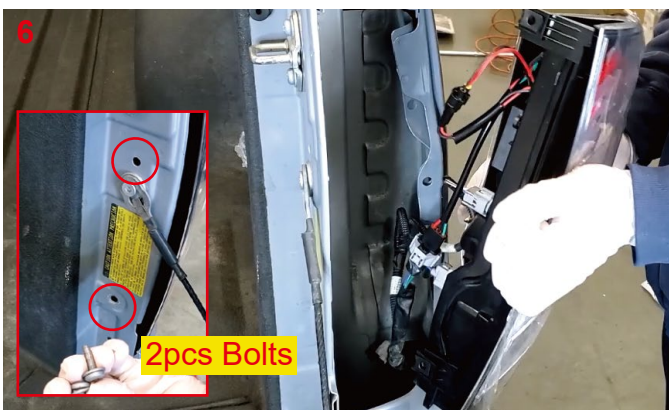

USER MANUAL

TAIL LIGHTS

Model.: RNGT-0667
WJ20-0377

Installation Instructions

8. Repeat the steps 2~7 for the other side.