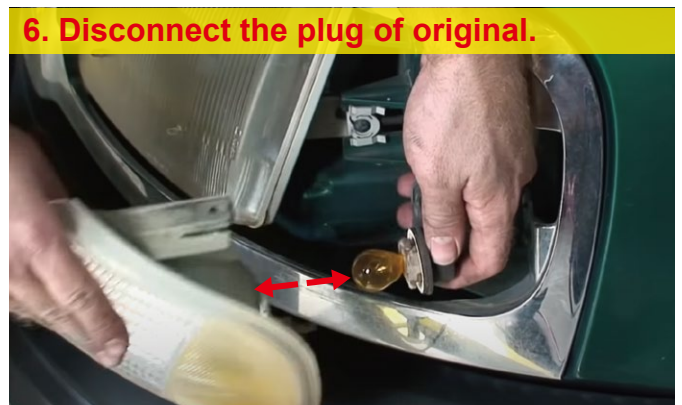

REQUIRED TOOLS

Phillips
Screwdriver

Installation Instructions

18. Repeat the steps 3~17 for the other side.

Adjustment steps

Use 4mm Headlight Adjusting Ratchet.