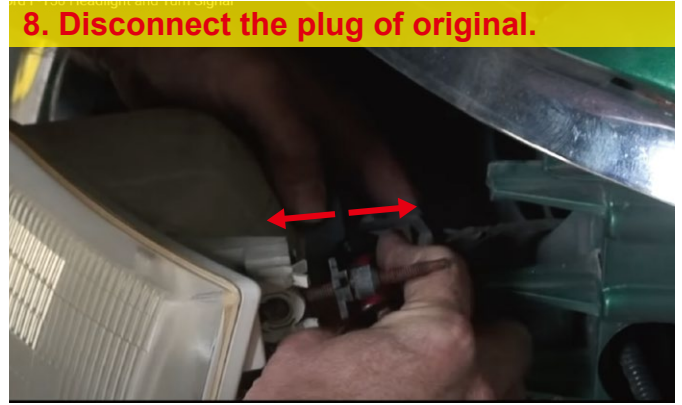

REQUIRED TOOLS

Phillips
Screwdriver

Installation Instructions

18. Repeat the steps 3~17 for the other side.

Adjustment steps

Use 4mm Headlight Adjusting Ratchet.