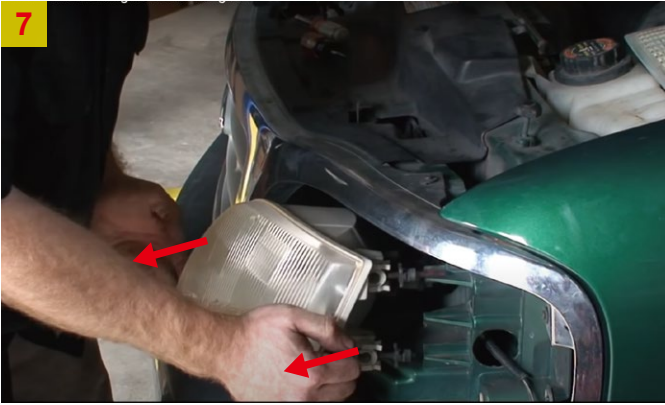

REQUIRED TOOLS

Phillips
Screwdriver

Installation Instructions

18. Repeat the steps 3~17 for the other side.

Adjustment steps

Use 4mm Headlight Adjusting Ratchet.