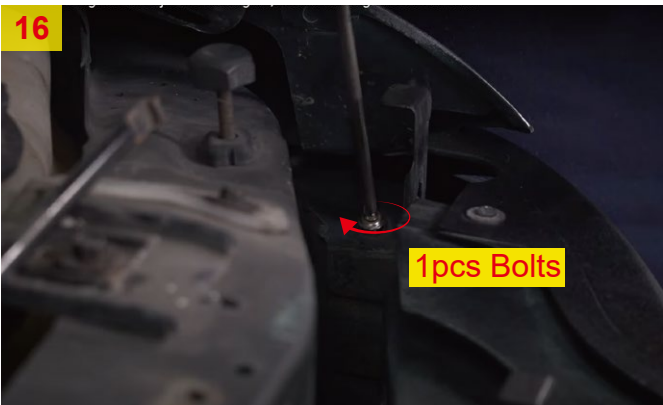

REQUIRED TOOLS

Phillips
Screwdriver

Installation Instructions

18. Repeat the steps 3~17 for the other side.

Adjustment steps

Use 4mm Headlight Adjusting Ratchet.