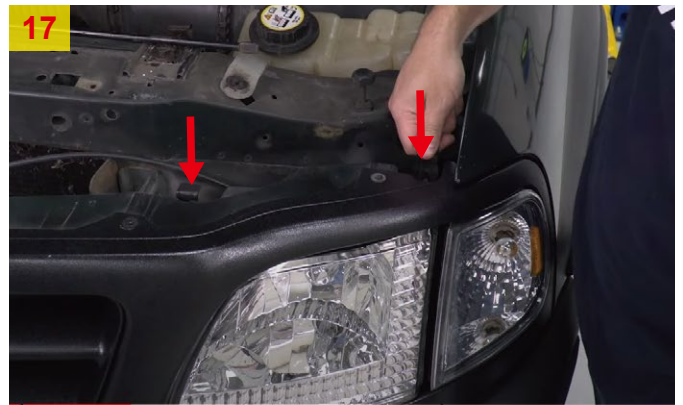

REQUIRED TOOLS

Phillips
Screwdriver

Installation Instructions

18. Repeat the steps 3~17 for the other side.

Adjustment steps

Use 4mm Headlight Adjusting Ratchet.