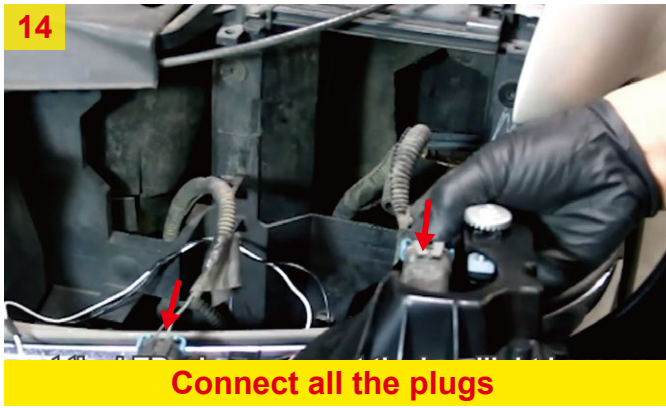

Not fit for 2000 Tahoe with Z71 Model

REQUIRED TOOLS

Socket

Ratchet

lineman Pliers

Installation Instructions

Adjustment steps