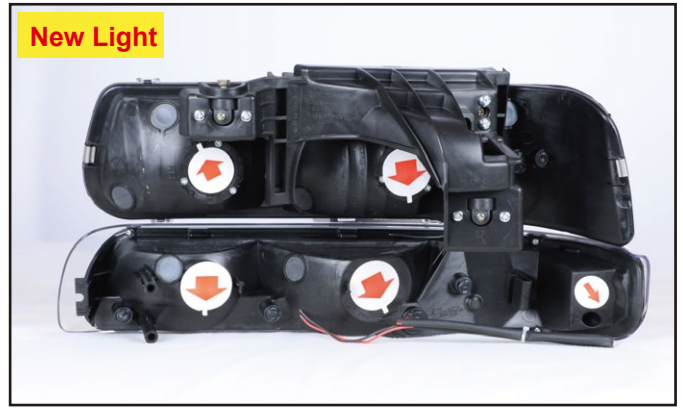

Not fit for 2000 Tahoe with Z71 Model

REQUIRED TOOLS

Socket

Ratchet

lineman Pliers

Installation Instructions

Adjustment steps