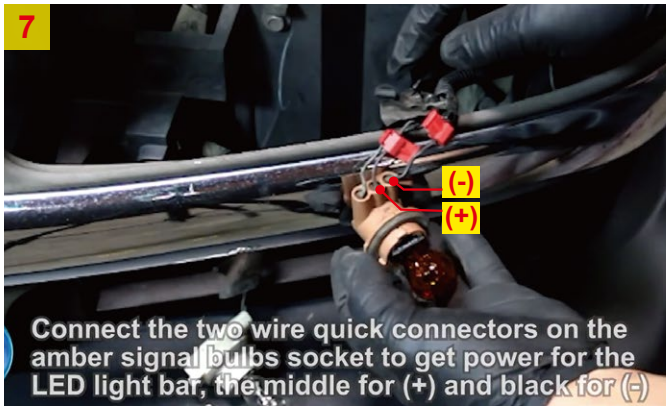

Not fit for 2000 Tahoe with Z71 Model

REQUIRED TOOLS

Socket

Ratchet

lineman Pliers

Installation Instructions

Adjustment steps