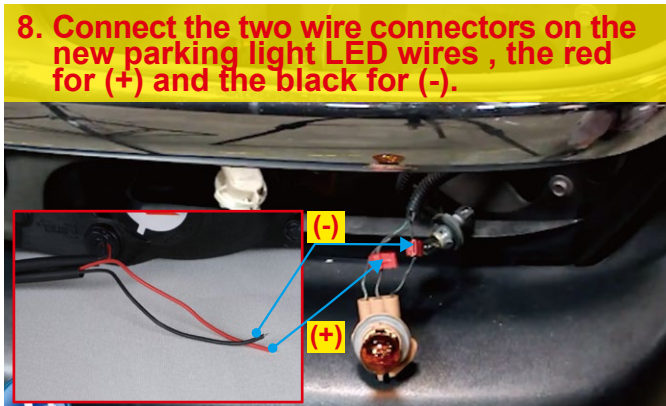

Not fit for 2000 Tahoe with Z71 Model

REQUIRED TOOLS

Socket

Ratchet

lineman Pliers

Installation Instructions

Adjustment steps