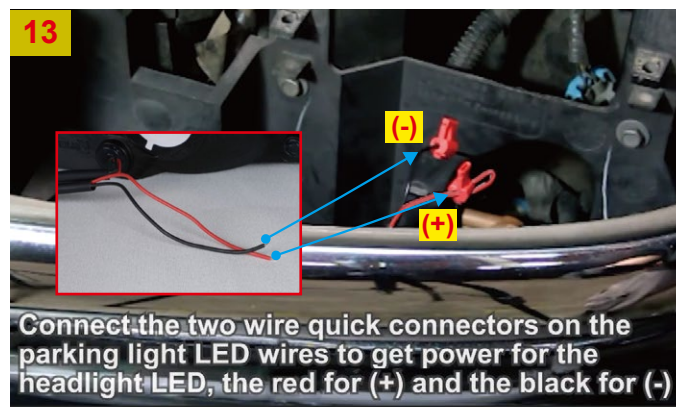

Not fit for 2000 Tahoe with Z71 Model

REQUIRED TOOLS

Socket

Ratchet

lineman Pliers

Installation Instructions

Adjustment steps