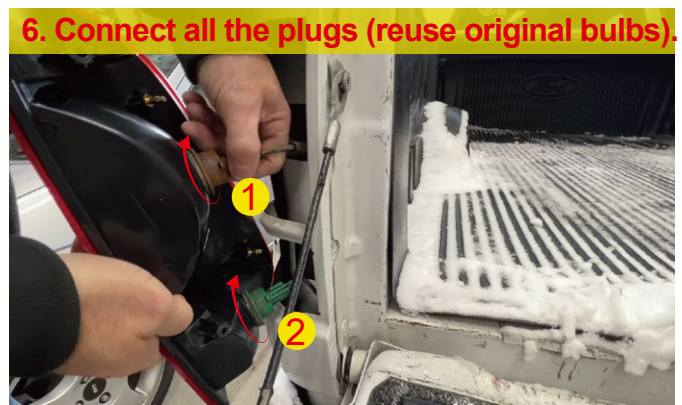

REQUIRED TOOLS

Installation Instructions

9. Repeat the steps 2~8 for the other side.