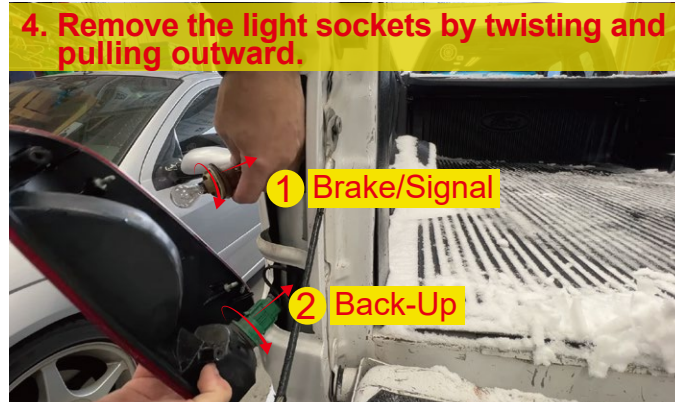

REQUIRED TOOLS

Installation Instructions

9. Repeat the steps 2~8 for the other side.