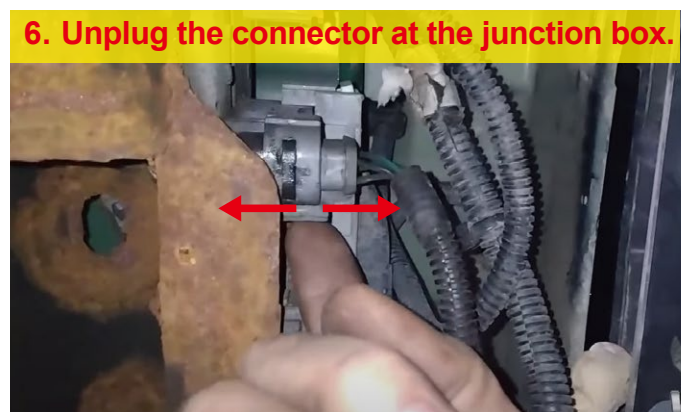

REQUIRED TOOLS

Socket

Ratchet

Panel Remover

Installation Instructions

7. Pull all the clips out.

8. Pull out the taillight with the harness.

9

10. Put the new harness inside the car.

11

12

13. Slide the harness and secure it with the clip.

14. Plug into the junction box.

15. Repeat the steps 2~14 for the other side.