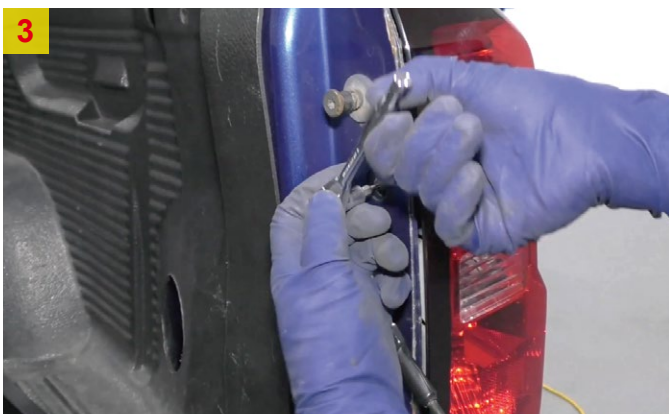

REQUIRED TOOLS

Socket

Ratchet

Panel Remover

Installation Instructions

7. Pull all the clips out.

8. Pull out the taillight with the harness.

9

10. Put the new harness inside the car.

11

12

13. Slide the harness and secure it with the clip.

14. Plug into the junction box.

15. Repeat the steps 2~14 for the other side.