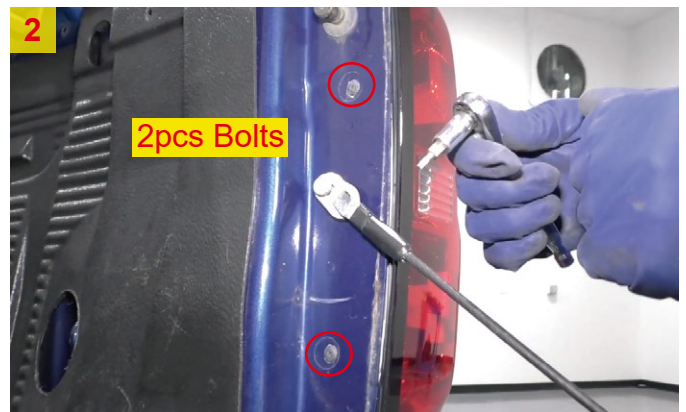

REQUIRED TOOLS

Socket

Ratchet

Panel Remover

Installation Instructions

7. Pull all the clips out.

8. Pull out the taillight with the harness.

9

10. Put the new harness inside the car.

11

12

13. Slide the harness and secure it with the clip.

14. Plug into the junction box.

15. Repeat the steps 2~14 for the other side.