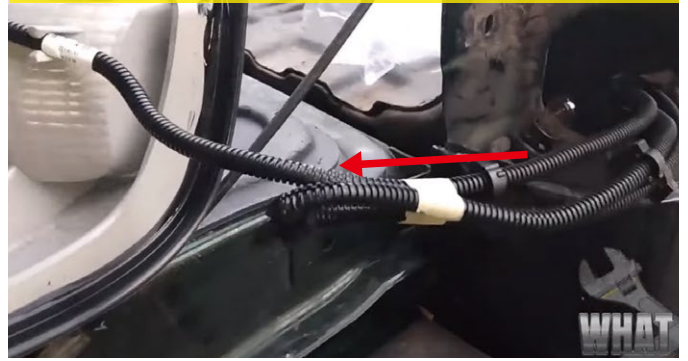

REQUIRED TOOLS

Socket

Ratchet

Panel Remover

Installation Instructions

7. Pull all the clips out.

8. Pull out the taillight with the harness.

9

10. Put the new harness inside the car.

11

12

13. Slide the harness and secure it with the clip.

14. Plug into the junction box.

15. Repeat the steps 2~14 for the other side.