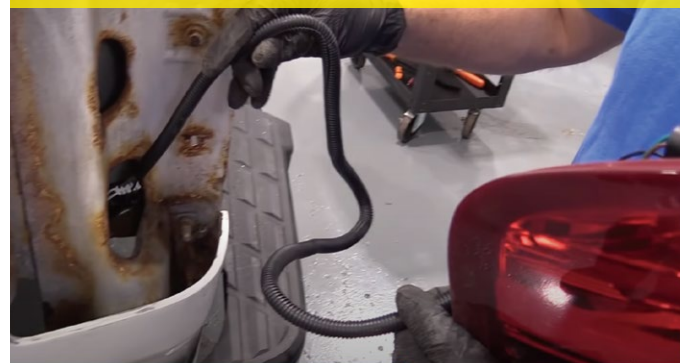

REQUIRED TOOLS

Socket

Ratchet

Panel Remover

Installation Instructions

7. Pull all the clips out.

8. Pull out the taillight with the harness.

9

10. Put the new harness inside the car.

11

12

13. Slide the harness and secure it with the clip.

14. Plug into the junction box.

15. Repeat the steps 2~14 for the other side.