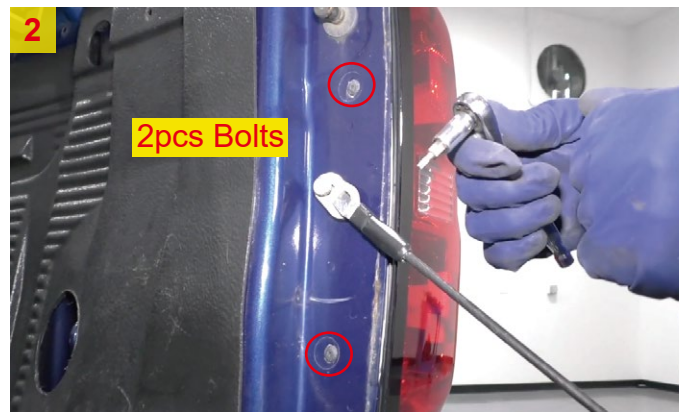

USER MANUAL

TAIL LIGHTS

Model.: GWJ2020-0004

2014-2018 CHEVROLET SILVERADO 1500 2500 HD/3500 HD
Fits for models with Factory Halogen Taillights

REQUIRED TOOLS

Socket

Ratchet

Installation Instructions