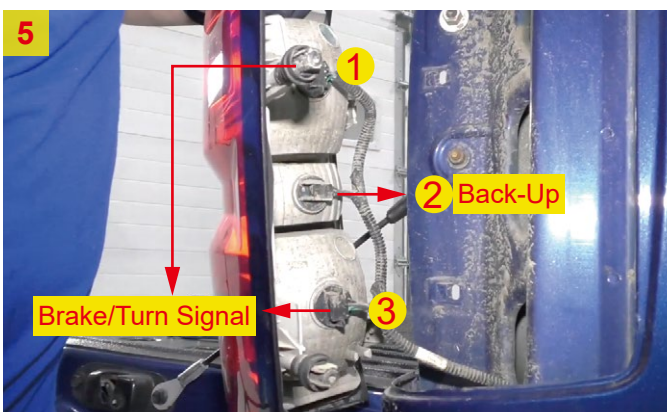

USER MANUAL

TAIL LIGHTS

Model.: GWJ2020-0004

2014-2018 CHEVROLET SILVERADO 1500 2500 HD/3500 HD
Fits for models with Factory Halogen Taillights

REQUIRED TOOLS

Socket

Ratchet

Installation Instructions