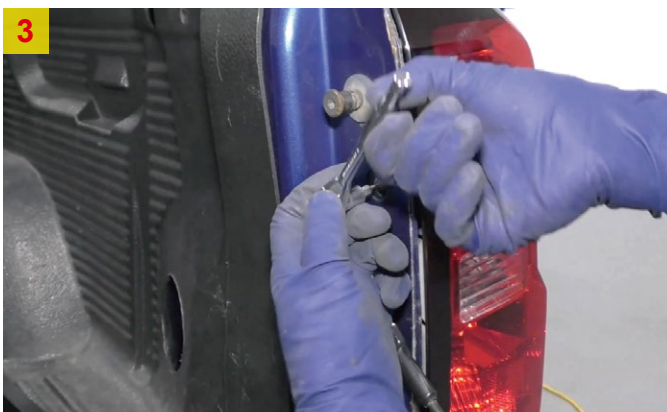

USER MANUAL

TAIL LIGHTS

Model.: GWJ2020-0004

2014-2018 CHEVROLET SILVERADO 1500 2500 HD/3500 HD
Fits for models with Factory Halogen Taillights

REQUIRED TOOLS

Socket

Ratchet

Installation Instructions