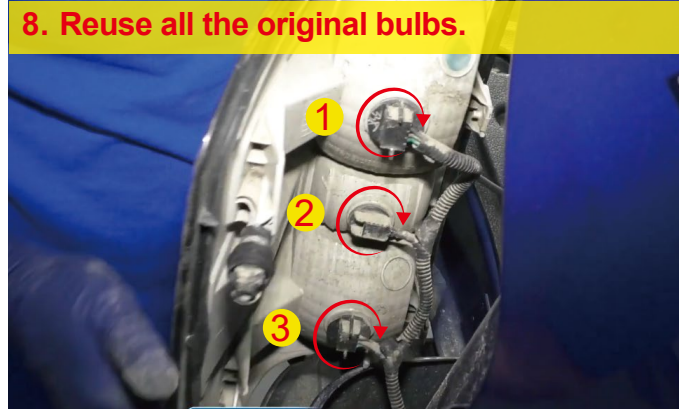

8. Reuse all the original bulbs.