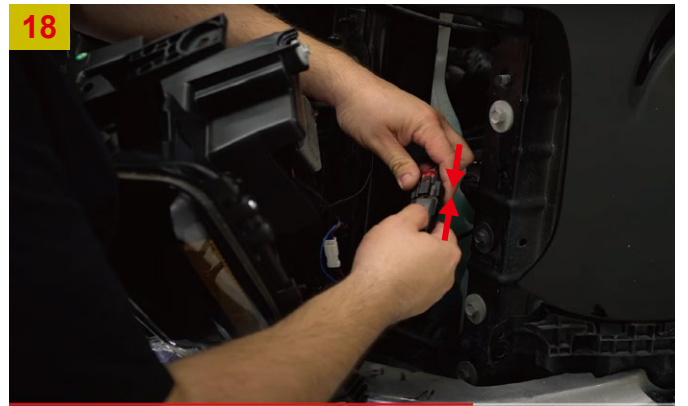

Ratchet

Flathead
Screwdriver

Phillips
Screwdriver

Panel
Remover

Installation Instructions

5. Remove 7mm bolt.

6. Remove T15 bolt.

7. Remove 7mm bolt.

8

9. Loosen tab to remove front bumper trim more easily.

10

11

12

13

14

Adjustment steps