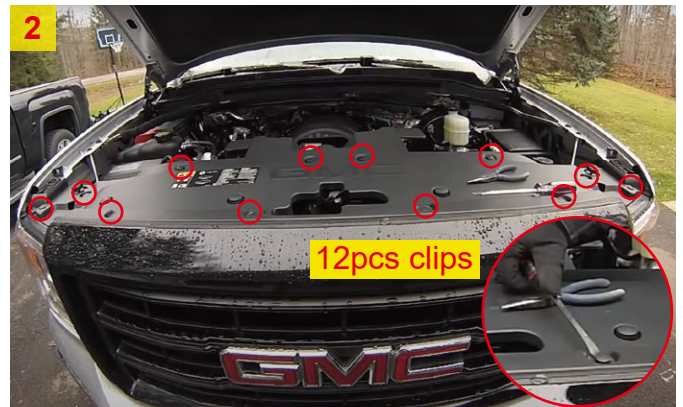

Ratchet

Flathead
Screwdriver

Phillips
Screwdriver

Panel
Remover

Installation Instructions

5. Remove 7mm bolt.

6. Remove T15 bolt.

7. Remove 7mm bolt.