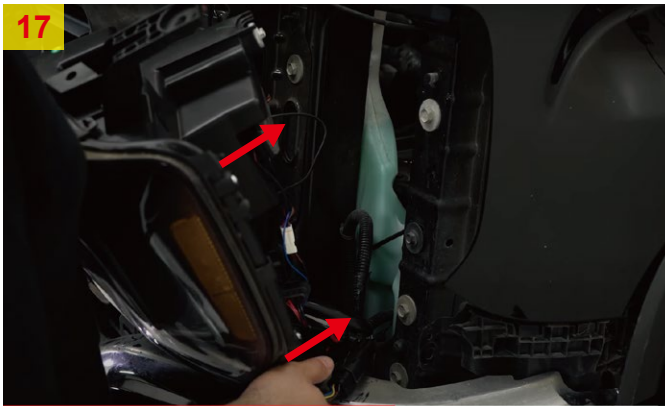

Ratchet

Flathead
Screwdriver

Phillips
Screwdriver

Panel
Remover

Installation Instructions

5. Remove 7mm bolt.

6. Remove T15 bolt.

7. Remove 7mm bolt.

8

9. Loosen tab to remove front bumper trim more easily.

10

11

12

13

14

Adjustment steps