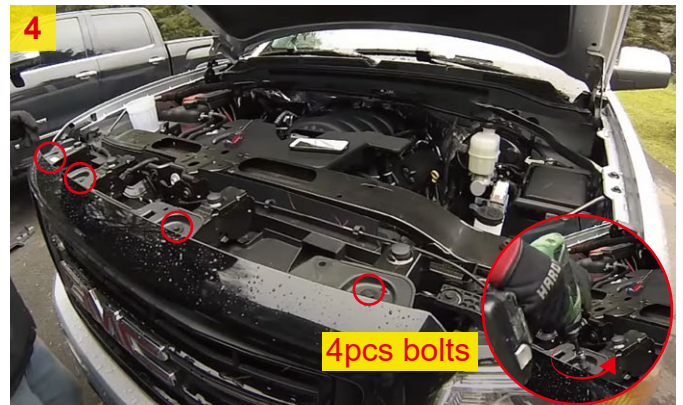

Ratchet

Flathead
Screwdriver

Phillips
Screwdriver

Panel
Remover

Installation Instructions

5. Remove 7mm bolt.

6. Remove T15 bolt.

7. Remove 7mm bolt.