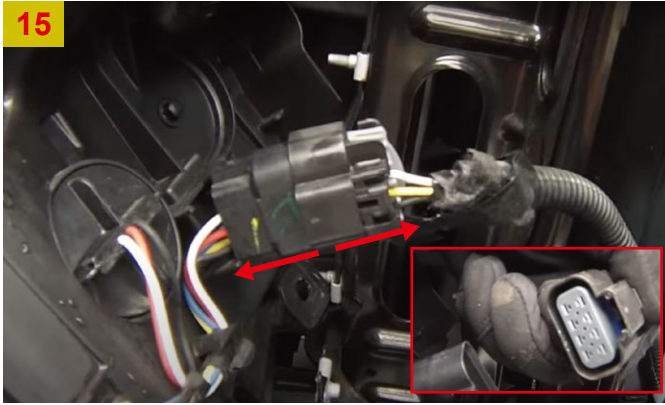

Ratchet

Flathead
Screwdriver

Phillips
Screwdriver

Panel
Remover

Installation Instructions

5. Remove 7mm bolt.

6. Remove T15 bolt.

7. Remove 7mm bolt.

8

9. Loosen tab to remove front bumper trim more easily.

10

11

12

13

14

Adjustment steps