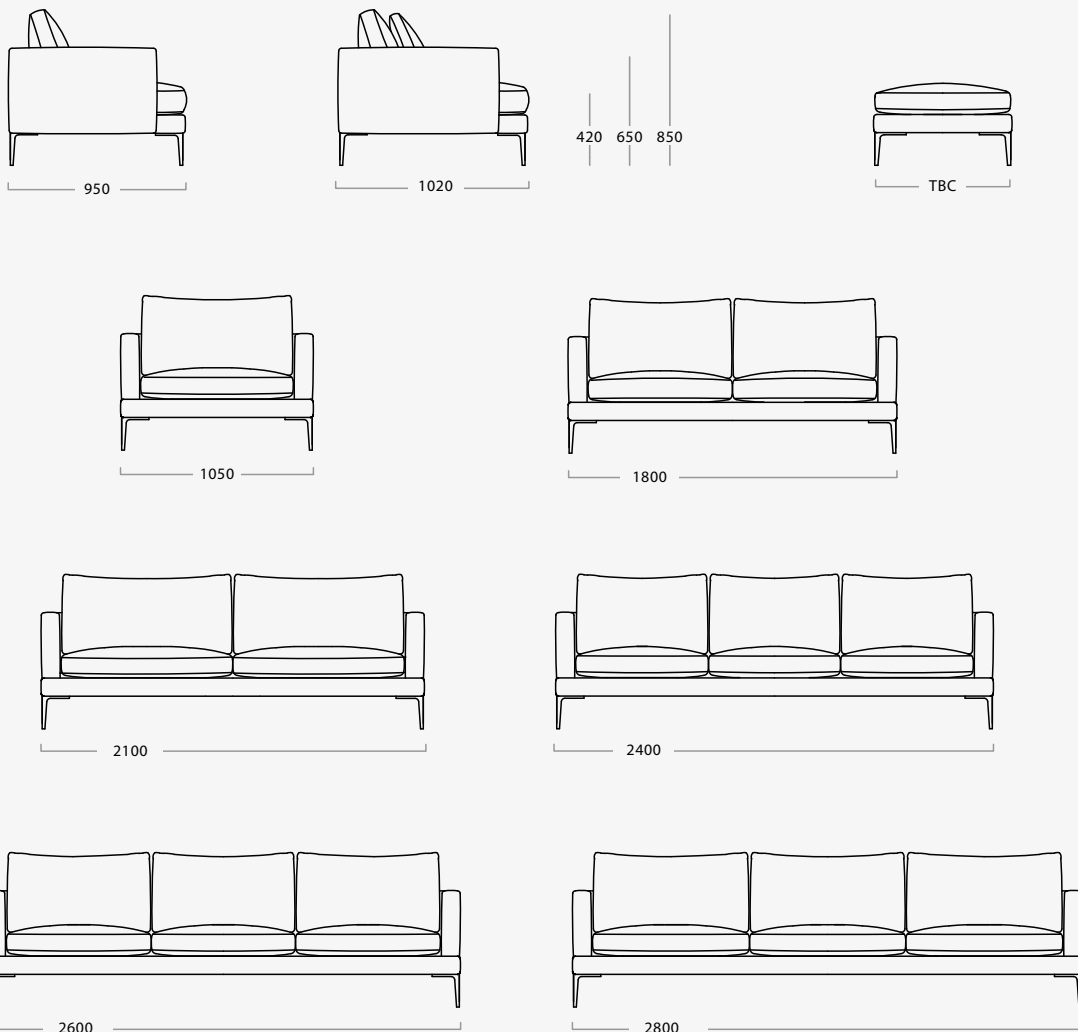

Lennon

hello@franka.com.au

+61 8358 2440

franka.com.au

MATERIALS

Frame: solid hardwood with steel reinforcing in all structural areas

Seat cushions: high density foam inner core, feather and fibre top surface back

Cushions: feather & fibre in channelled liners

Legs: polished cast aluminium or black powder coat or turned timber in natural oak, matte black, walnut stain

MEASUREMENTS

Sofa lengths: 1800mm / 2100mm / 2400mm / 2600mm / 2800mm

Depth: 950mm / 1020mm

Height: 850mm

Ottoman size: to correspond with sofa

Chair: 950 x 950 / 1050 x 1050mm

WARRANTY

10 Years