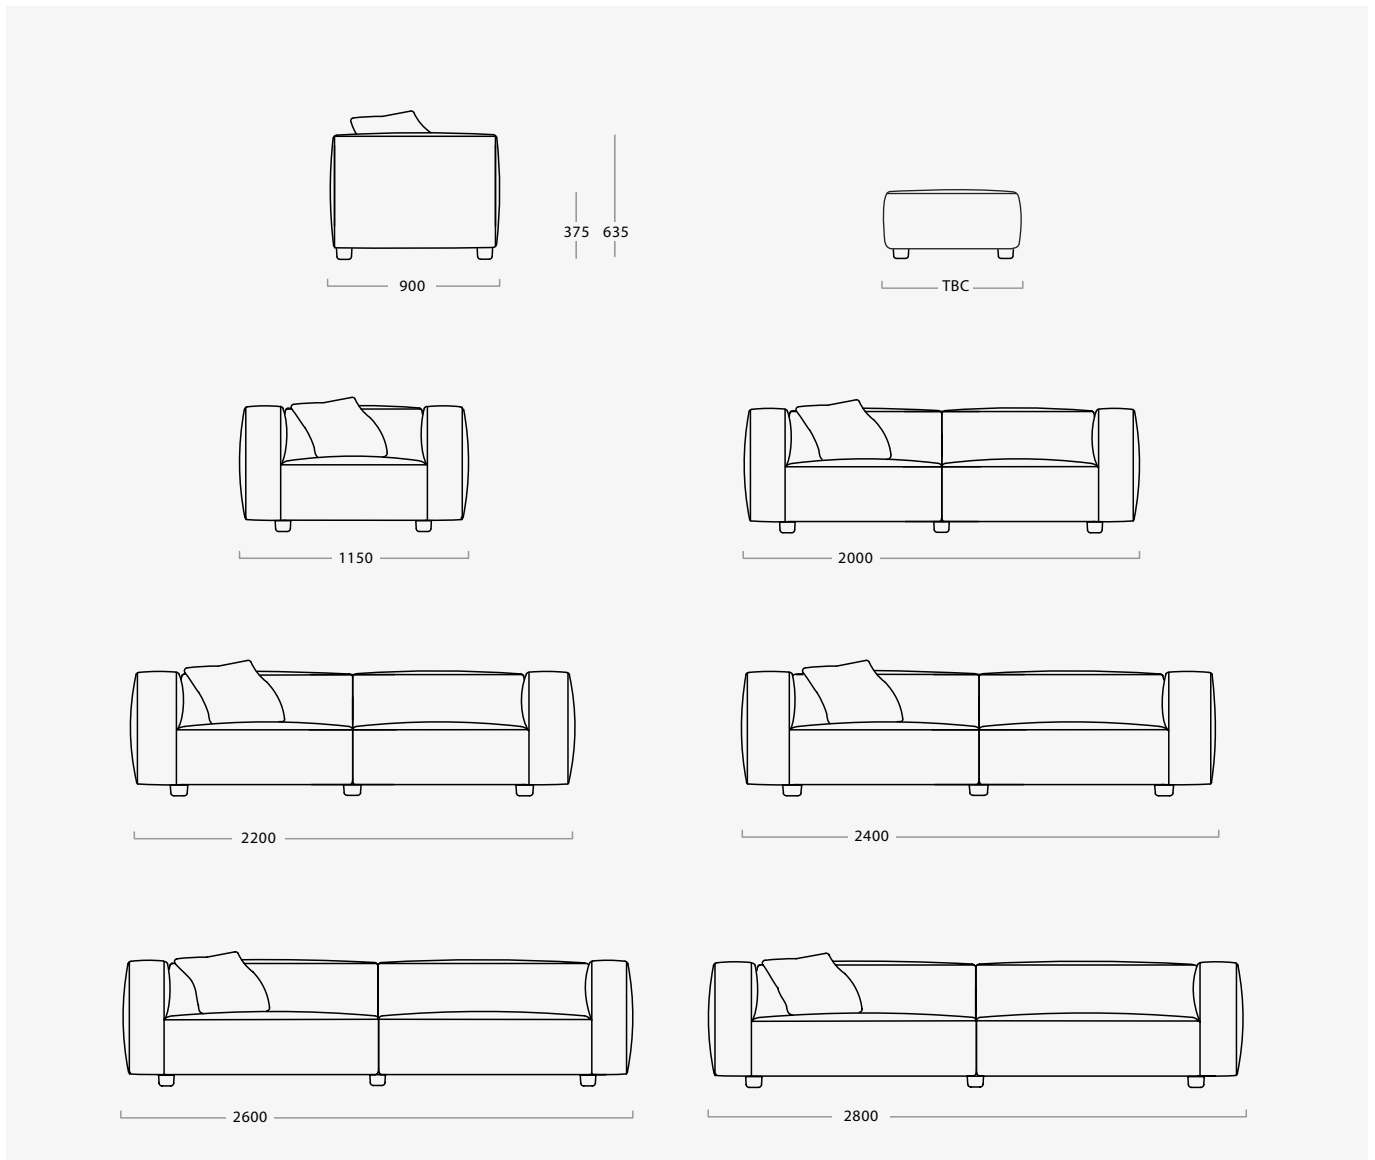

Hawley

MATERIALS

Frame: solid hardwood in all structural areas

Seat cushions: high density foam inner core, feather and fibre top surface back

Cushions: feather & fibre in channelled liners

Legs: recessed timber legs in Natural / Walnut / Black Stain

MEASUREMENTS

Sofa lengths: 1150mm / 2000mm / 2200mm / 2400mm / 2600mm / 2800mm

Depth: 900mm

Height: 635mm

Ottoman size: to correspond with sofa

Chair: 1150mm

WARRANTY

10 Years

hello@franka.com.au

+61 8358 2440

franka.com.au