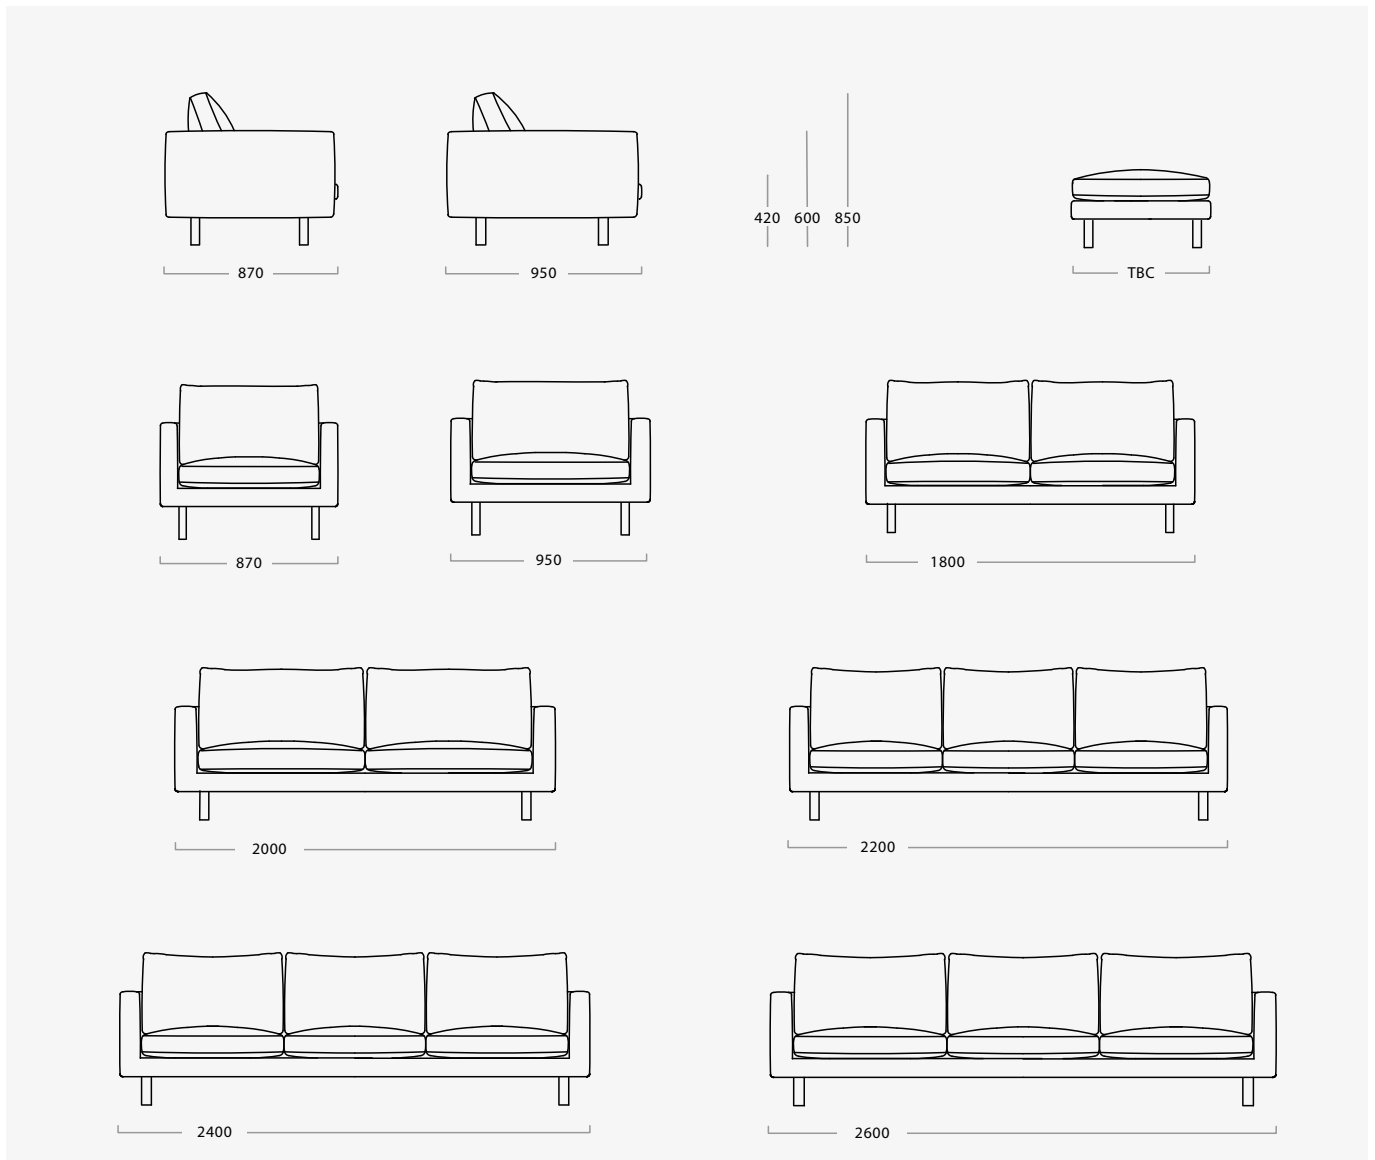

Charlie

MATERIALS

Frame: solid hardwood in all structural areas

Seat cushions: high density foam inner core, feather and fibre top surface back

Cushions: feather & fibre in channelled liners

Legs: turned timber in natural oak, matte black or walnut stain

MEASUREMENTS

Sofa lengths: 870mm / 950mm / 1800mm / 2000mm / 2200mm / 2400mm / 2600mm

Depth: 870mm / 950mm

Height: 850mm

Ottoman size: to correspond with sofa

Chair: 870mm x 870mm / 950mm x 950mm

WARRANTY

10 Years

hello@franka.com.au

+61 8358 2440

franka.com.au