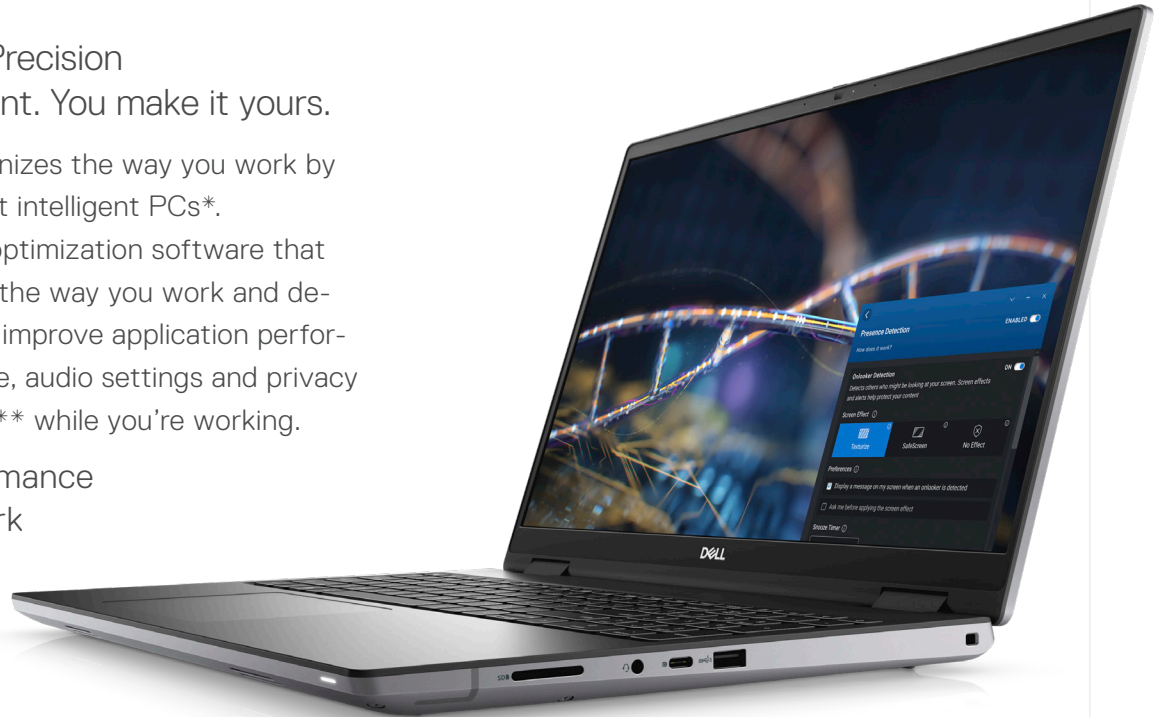

7770

Dell Optimizer for Precision
We make it intelligent. You make it yours.

Dell Optimizer revolutionizes the way you work by fueling the world's most intelligent PCs*.

It is the only AI-based optimization software that learns and responds to the way you work and designed to automatically improve application performance, battery run-time, audio settings and privacy – all in the background** while you're working.

Personalized performance
made for hybrid work

Power to the creators

Dell Optimizer for Precision empowers high-end users with ExpressResponse⁶ for performance optimization of storage heavy apps. If you're a Precision user, you also have an exclusive Analytics feature for workload and system insights that help create personalized performance. You can also generate reports within Analytics to get system diagnostics and productivity gains.

Intelligent privacy anywhere

Privacy and security are a major concern – help keep sensitive data private with the world's most comprehensive suite of Intelligent Privacy features¹. Onlooker detection lets you texturize or turn on Safe Screen when an intruder is detected and Look Away Detect darkens the PC screen based on user behavior.

Extended power

ExpressCharge analyzes your power usage habits to improve PC battery utilization. It extends run times and charges your system faster when you need a boost in power.

Enhanced audio

Intelligent Audio delivers audio and mic enhancements and reduces background noise so you can fully engage in meetings with confidence, wherever you collaborate. Neural noise cancellation enables advanced artificial intelligent techniques to distinguish human speech from any unwanted noise.

Faster sign-in

Get to work faster with ExpressSign-in² – the proximity sensor detects your presence to wake on approach before Windows Hello logs you in via facial recognition.

Unmatched connectivity

Optimized for the best connectivity, ExpressConnect³ provides the world's first simultaneous multi-network connection for faster data and video downloads⁴. It also enables joining the best network⁵ available and prioritizes traffic for conferencing apps, wherever you work.

Improved performance

ExpressResponse⁶ analyzes how you use your preferred apps⁷ to boost performance.

Simplified manageability

Elevate work experience with an easy-to-manage application that provides a seamless experience for both end-users and IT decision makers. Set up individual features and modules from Dell Optimizer that fit your work environment with the modular installation feature. Deployment updates and optimization of multiple PCs remotely can be done simultaneously via centralized management.