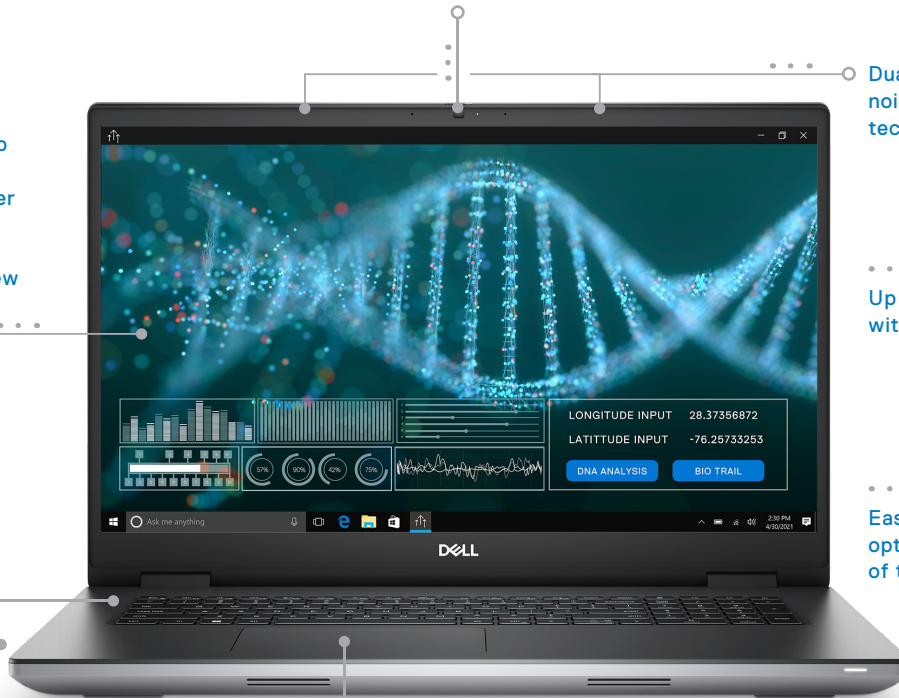

7770

Flexible chassis design

Put max power behind your purpose with a scalable 17.3" mobile workstation.

FHD IR Camera, Windows Hello compliance, Integrated Camera Shutter, Proximity, Contextual Privacy and Ambient Light Sensors

16:9 aspect ratio (up to HDR500 UHD), display with narrower bezel, 500nits, PremierColor, 99% DCI-P3, ComfortView Plus (LBL) options

Dual array mics with noise suppression technology

Up to 16TB of storage, with 4 Gen 4 M.2 slots

Easy access storage with optional door on the bottom of the base

Pro 2.5 keyboard

Optional Smart Card Reader

Chassis intrusion sensor

Large click pad with optional NFC reader

WiFi 6E

Bluetooth 5.2

Dell Optimizer for Precision

- ExpressSign-in
- ExpressConnect
- ExpressCharge
- ExpressDischarge
- ExpressResponse
- Intelligent Audio
- Reporting & Analytics

Sustainability

- EPEAT Gold Registered
- 100% recycled plastics & cardboard contained in packaging

Up to 240W adapter

Up to 93Whr battery

Advanced Thermals

- User Selectable Thermals Tables (USTT)
- Dual Opposing Output (DOO) fan with liquid polymer blades
- Dual intake venting
- Thermal insulated material, GORE™