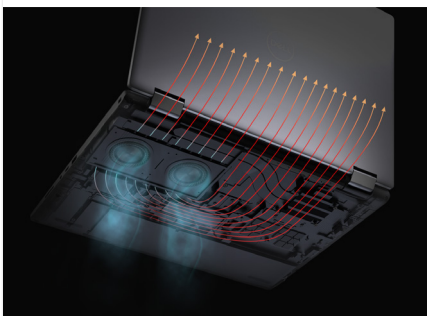

7770

Flexible chassis design

Put max power behind your purpose with a scalable 17.3" mobile workstation.

FHD IR Camera, Windows Hello compliance, Integrated Camera Shutter, Proximity, Contextual Privacy and Ambient Light Sensors

16:9 aspect ratio (up to HDR500 UHD), display with narrower bezel, 500nits, PremierColor, 99% DCI-P3, ComfortView Plus (LBL) options

Dual array mics with noise suppression technology

Up to 16TB of storage, with 4 Gen 4 M.2 slots

Easy access storage with optional door on the bottom of the base

Pro 2.5 keyboard

Optional Smart Card Reader

Chassis intrusion sensor

Large click pad with optional NFC reader

WiFi 6E

Bluetooth 5.2

Dell Optimizer for Precision

- ExpressSign-in
- ExpressConnect
- ExpressCharge
- ExpressDischarge
- ExpressResponse
- Intelligent Audio
- Reporting & Analytics

Sustainability

- EPEAT Gold Registered
- 100% recycled plastics & cardboard contained in packaging

Up to 240W adapter

Up to 93Whr battery

Advanced Thermals

- User Selectable Thermals Tables (USTT)
- Dual Opposing Output (DOO) fan with liquid polymer blades
- Dual intake venting
- Thermal insulated material, GORE™