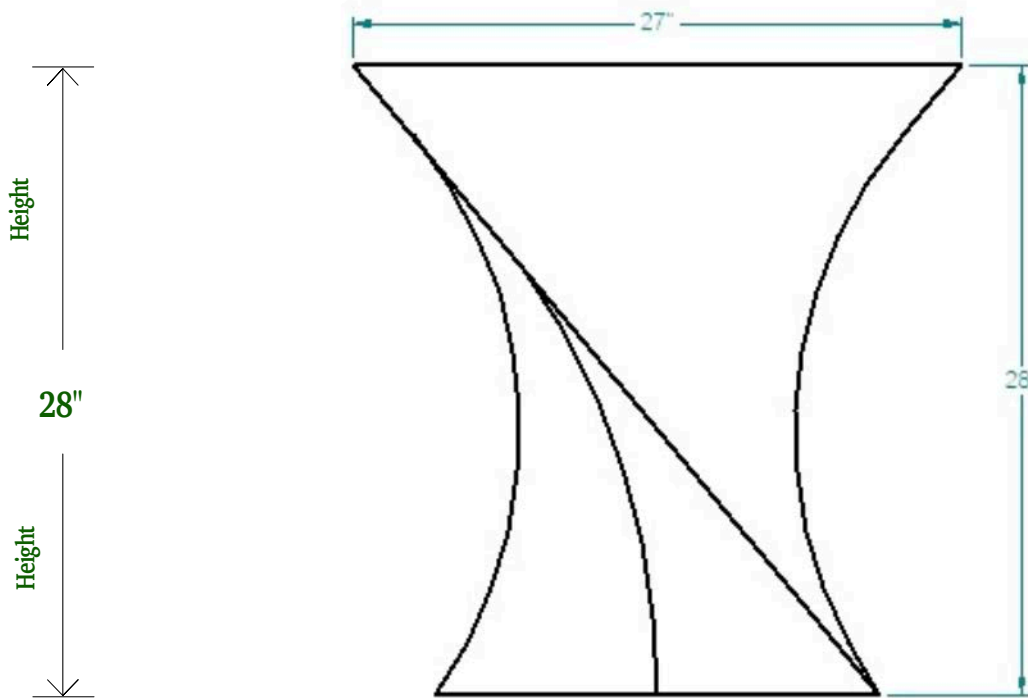

STAINLESS STEEL FIRE FEATURE

- METAL = 16 GAUGE TYPE 304 STAINLESS STEEL
- MODEL = TRINITY FIRE PIT
- FINISH = SELECT STAINLESS FINISH
- TYPE = WOOD-BURNING

OVERALL SIZE

27"

CORNER TO CORNER

OVERALL HEIGHT

28"

TOP
VIEW