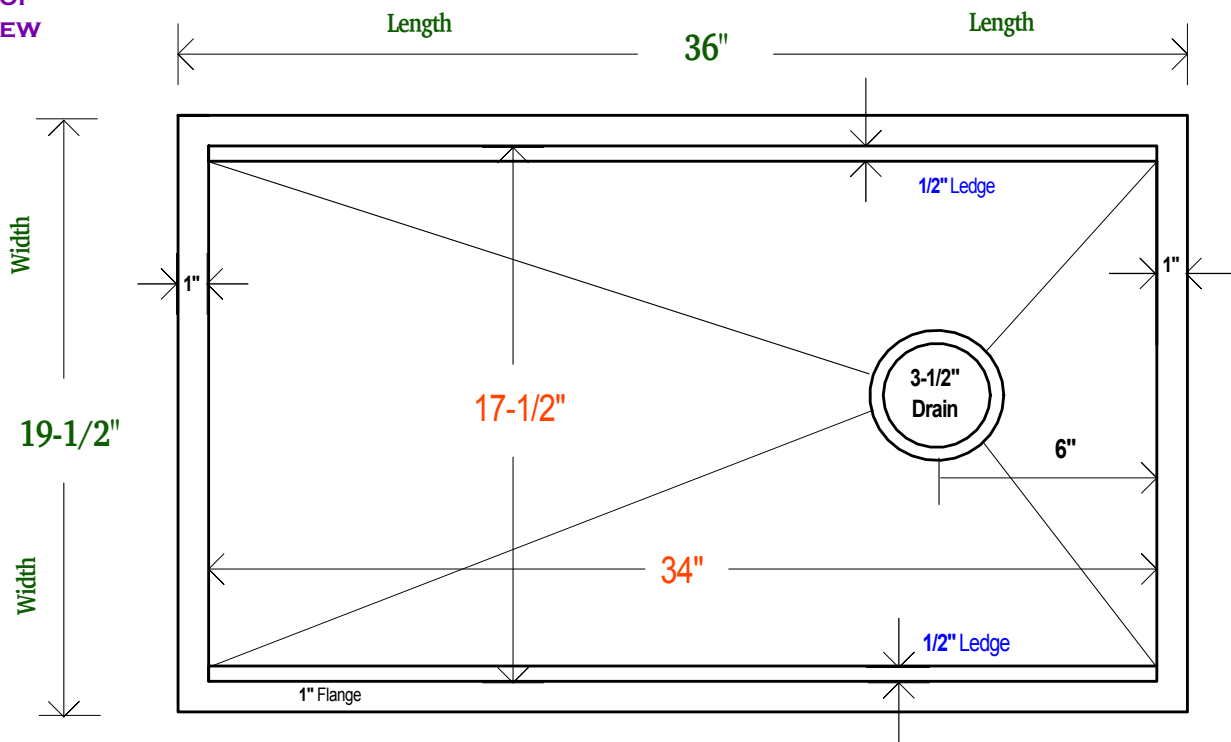

## 36" LEGACY UNDERMOUNT SINK

- METAL = 16 GAUGE TYPE 316 STAINLESS STEEL
- MODEL = LEGACY UNDERMOUNT - 36 INCH
- FINISH = SELECT LUXURY METAL FINISH
- DRAIN = RIGHT OFFSET - KITCHEN 3-1/2" SIZE

OVERALL SIZE  
36" x 19-1/2" x 8"

INSIDE BOWL  
34" x 17-1/2" x 8"

100% CUSTOMIZABLE

TOP VIEW

SIDE VIEW

LEDGE PROFILE

**ADVANCED SINK ACCESSORIES**

**1** - SELECT (NO PACKAGE) | **2** - HOME CHEF | **3** - PRO CHEF | **4** - ELITE CHEF

**1 - 4**

12 INCH -   
15 INCH -   
18 INCH -

DROP IN BOWL

12 INCH -   
15 INCH -   
18 INCH -

DROP IN STRAINER

12 INCH -   
15 INCH -   
18 INCH -

BAKING SHEET

12 INCH -   
15 INCH -   
18 INCH -

CUTTING BOARD

12 INCH -    
15 INCH -    
18 INCH -

MIXING BOARD

ONE SIZE -   
12 INCHES WIDE  
5 QUART BOWL

TRIPLE SERVE

ONE SIZE -   
9 INCHES WIDE  
3 CONTAINERS

SEGMENTED COVER

ONE PIECE -   
TWO PIECE -   
THREE PIECE -