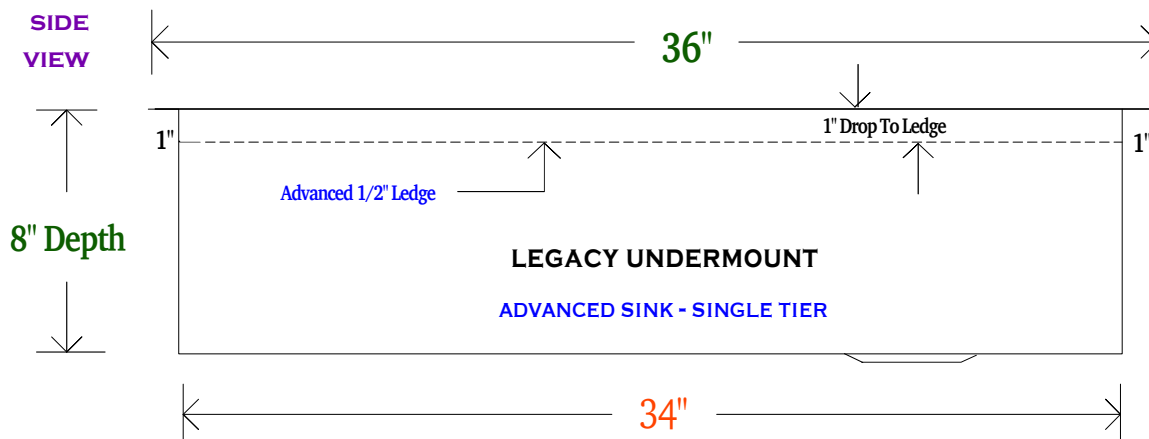

## 36" LEGACY UNDERMOUNT SINK

- METAL = 16 GAUGE TYPE 316 STAINLESS STEEL
- MODEL = LEGACY UNDERMOUNT - 36 INCH
- FINISH = SELECT LUXURY METAL FINISH
- DRAIN = RIGHT OFFSET - KITCHEN 3-1/2" SIZE

OVERALL SIZE  
36" x 19-1/2" x 8"

INSIDE BOWL  
34" x 17-1/2" x 8"

100% CUSTOMIZABLE

TOP VIEW

SIDE VIEW

LEDGE PROFILE

**ADVANCED SINK ACCESSORIES**

**1** - SELECT (NO PACKAGE) | **2** - HOME CHEF | **3** - PRO CHEF | **4** - ELITE CHEF

**1 - 4**

12 INCH -   
15 INCH -   
18 INCH -

DROP IN BOWL

12 INCH -   
15 INCH -   
18 INCH -

DROP IN STRAINER

12 INCH -   
15 INCH -   
18 INCH -

BAKING SHEET

12 INCH -   
15 INCH -   
18 INCH -

CUTTING BOARD

12 INCH -    
15 INCH -    
18 INCH -

MIXING BOARD

ONE SIZE -   
12 INCHES WIDE  
5 QUART BOWL

TRIPLE SERVE

ONE SIZE -   
9 INCHES WIDE  
3 CONTAINERS

SEGMENTED COVER

ONE PIECE -   
TWO PIECE -   
THREE PIECE -