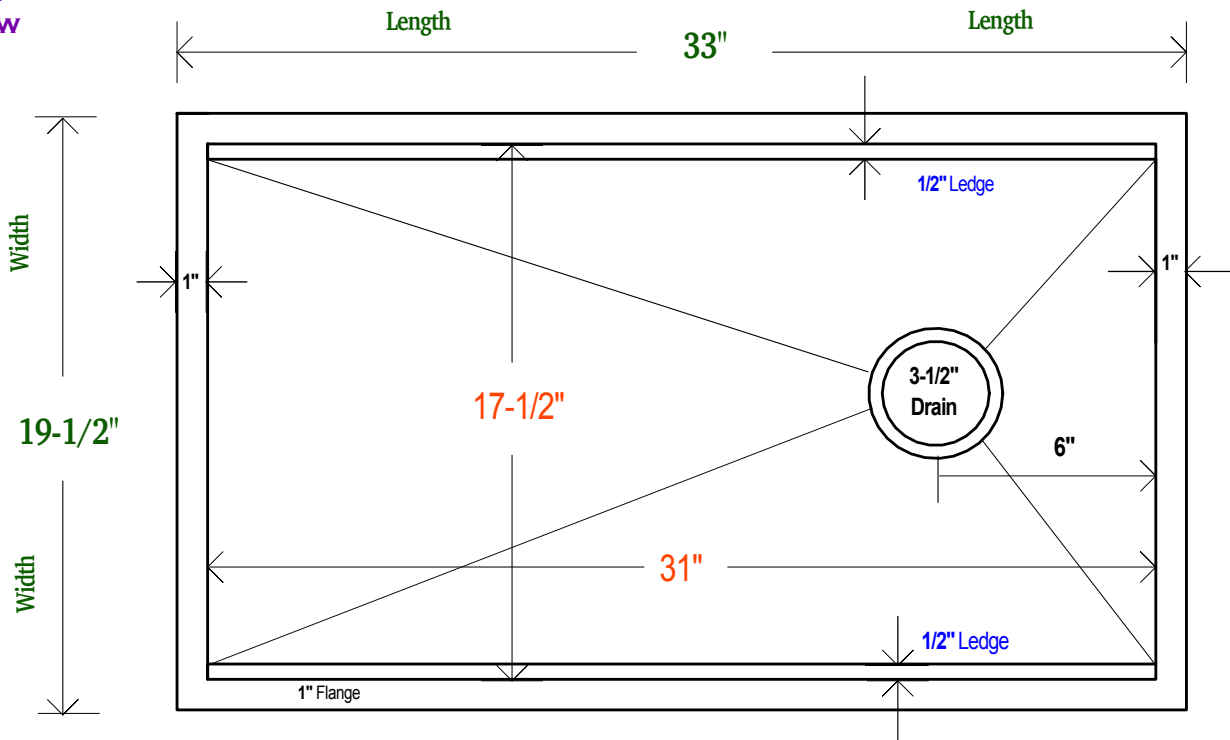

33" LEGACY UNDERMOUNT SINK

- METAL = 16 GAUGE TYPE 316 STAINLESS STEEL
- MODEL = LEGACY UNDERMOUNT - 33 INCH
- FINISH = SELECT LUXURY METAL FINISH
- DRAIN = RIGHT OFFSET - KITCHEN 3-1/2" SIZE

OVERALL SIZE
33" X 19-1/2" X 8"

INSIDE BOWL
31" X 17-1/2" X 8"

100% CUSTOMIZABLE

TOP VIEW

SIDE VIEW

LEDGE PROFILE

ADVANCED SINK ACCESSORIES

1 - SELECT (NO PACKAGE) | **2** - HOME CHEF | **3** - PRO CHEF | **4** - ELITE CHEF

1 - 4

12 INCH -
15 INCH -
18 INCH -

DROP IN BOWL

12 INCH -
15 INCH -
18 INCH -

DROP IN STRAINER

12 INCH -
15 INCH -
18 INCH -

BAKING SHEET

12 INCH -
15 INCH -
18 INCH -

CUTTING BOARD

12 INCH -
15 INCH -
18 INCH -

MIXING BOARD

ONE SIZE -
12 INCHES WIDE
5 QUART BOWL

TRIPLE SERVE

ONE SIZE -
9 INCHES WIDE
3 CONTAINERS

SEGMENTED COVER

ONE PIECE -
TWO PIECE -
THREE PIECE -

SPONGE CADDY