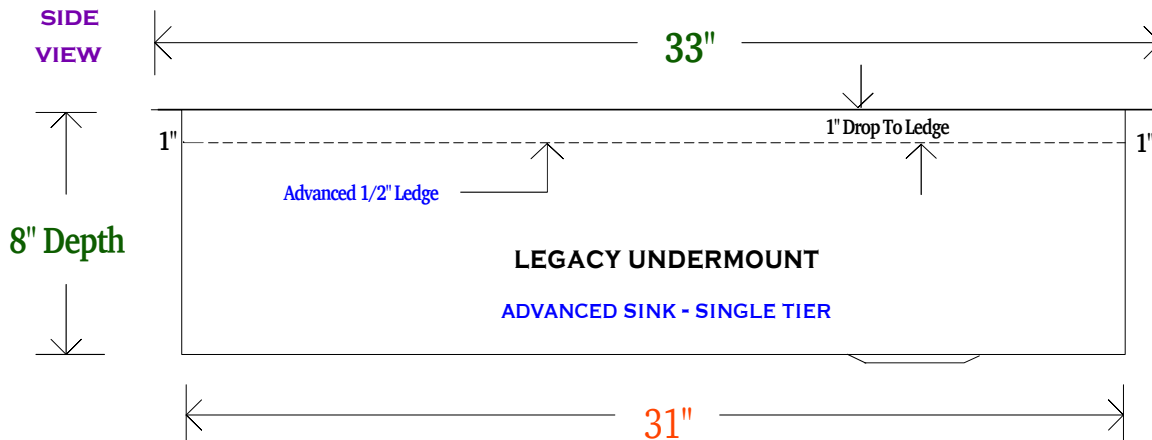

33" LEGACY UNDERMOUNT SINK

- METAL = 16 GAUGE TYPE 316 STAINLESS STEEL
- MODEL = LEGACY UNDERMOUNT - 33 INCH
- FINISH = SELECT LUXURY METAL FINISH
- DRAIN = RIGHT OFFSET - KITCHEN 3-1/2" SIZE

OVERALL SIZE
33" X 19-1/2" X 8"

INSIDE BOWL
31" X 17-1/2" X 8"

100% CUSTOMIZABLE

TOP VIEW

SIDE VIEW

LEDGE PROFILE

ADVANCED SINK ACCESSORIES

1 - SELECT (NO PACKAGE) | **2** - HOME CHEF | **3** - PRO CHEF | **4** - ELITE CHEF

1 - 4

12 INCH -
15 INCH -
18 INCH -

DROP IN BOWL

12 INCH -
15 INCH -
18 INCH -

DROP IN STRAINER

12 INCH -
15 INCH -
18 INCH -

BAKING SHEET

12 INCH -
15 INCH -
18 INCH -

CUTTING BOARD

12 INCH -
15 INCH -
18 INCH -

MIXING BOARD

ONE SIZE -
12 INCHES WIDE
5 QUART BOWL

TRIPLE SERVE

ONE SIZE -
9 INCHES WIDE
3 CONTAINERS

SEGMENTED COVER

ONE PIECE -
TWO PIECE -
THREE PIECE -

SPONGE CADDY