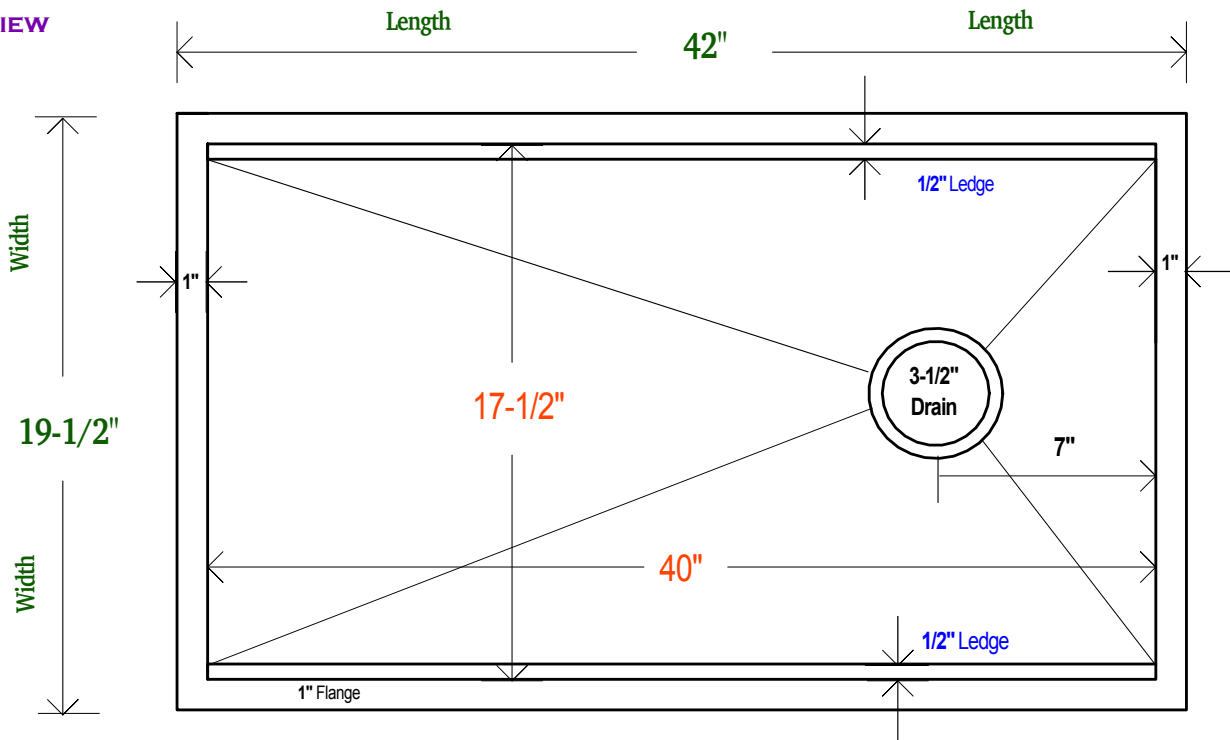

42" LEGACY UNDERMOUNT SINK

- METAL = 14 GAUGE 48OZ PURE COPPER
- MODEL = LEGACY UNDERMOUNT - 42 INCH
- FINISH = SELECT PURE COPPER FINISH
- DRAIN = RIGHT OFFSET - KITCHEN 3-1/2" SIZE

OVERALL SIZE
42" x 19-1/2" x 8"

INSIDE BOWL
40" x 17-1/2" x 8"

100% CUSTOMIZABLE

TOP VIEW

SIDE VIEW

LEDGE PROFILE

ADVANCED SINK ACCESSORIES

1 - SELECT (NO PACKAGE) | **2** - HOME CHEF | **3** - PRO CHEF | **4** - ELITE CHEF

1 - 4

12 INCH -
15 INCH -
18 INCH -

DROP IN BOWL

12 INCH -
15 INCH -
18 INCH -

DROP IN STRAINER

12 INCH -
15 INCH -
18 INCH -

BAKING SHEET

12 INCH -
15 INCH -
18 INCH -

CUTTING BOARD

12 INCH -
15 INCH -
18 INCH -

MIXING BOARD

ONE SIZE -
12 INCHES WIDE
5 QUART BOWL

TRIPLE SERVE

ONE SIZE -
9 INCHES WIDE
3 CONTAINERS

SEGMENTED COVER

ONE PIECE -
TWO PIECE -
THREE PIECE -

SPONGE CADDY