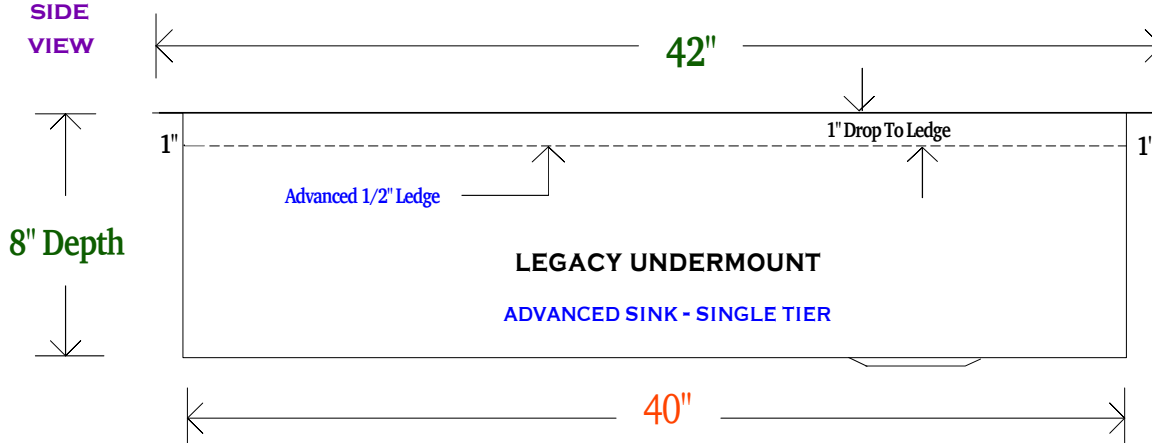

42" LEGACY UNDERMOUNT SINK

- METAL = 14 GAUGE 48OZ PURE COPPER
- MODEL = LEGACY UNDERMOUNT - 42 INCH
- FINISH = SELECT PURE COPPER FINISH
- DRAIN = RIGHT OFFSET - KITCHEN 3-1/2" SIZE

OVERALL SIZE
42" x 19-1/2" x 8"

INSIDE BOWL
40" x 17-1/2" x 8"

100% CUSTOMIZABLE

TOP VIEW

SIDE VIEW

LEDGE PROFILE

ADVANCED SINK ACCESSORIES

1 - SELECT (NO PACKAGE) | **2** - HOME CHEF | **3** - PRO CHEF | **4** - ELITE CHEF

1 - 4

12 INCH -
15 INCH -
18 INCH -

DROP IN BOWL

12 INCH -
15 INCH -
18 INCH -

DROP IN STRAINER

12 INCH -
15 INCH -
18 INCH -

BAKING SHEET

12 INCH -
15 INCH -
18 INCH -

CUTTING BOARD

12 INCH -
15 INCH -
18 INCH -

MIXING BOARD

ONE SIZE -
12 INCHES WIDE
5 QUART BOWL

TRIPLE SERVE

ONE SIZE -
9 INCHES WIDE
3 CONTAINERS

SEGMENTED COVER

ONE PIECE -
TWO PIECE -
THREE PIECE -

SPONGE CADDY