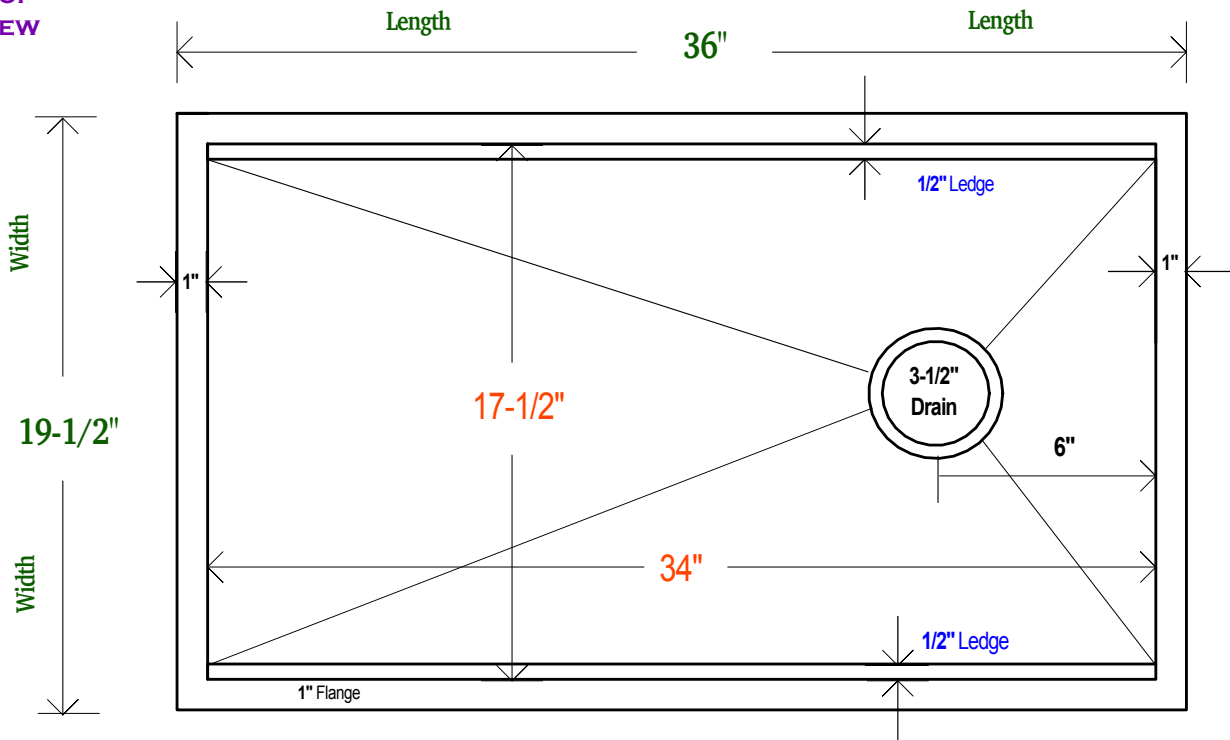

INSIDE BOWL
34" x 17-1/2" x 8"

100% CUSTOMIZABLE

TOP VIEW

SIDE VIEW

LEDGE PROFILE

ADVANCED SINK ACCESSORIES

1 - SELECT (NO PACKAGE) | 2 - HOME CHEF | 3 - PRO CHEF | 4 - ELITE CHEF

1 - 4

12 INCH -

15 INCH -

18 INCH -

DROP IN BOWL

12 INCH -

15 INCH -

18 INCH -

DROP IN STRAINER

12 INCH -

15 INCH -

18 INCH -

BAKING SHEET

12 INCH -

15 INCH -

18 INCH -

CUTTING BOARD

12 INCH -

15 INCH -

18 INCH -

MIXING BOARD

ONE SIZE -

12 INCHES WIDE
5 QUART BOWL

TRIPLE SERVE

ONE SIZE -