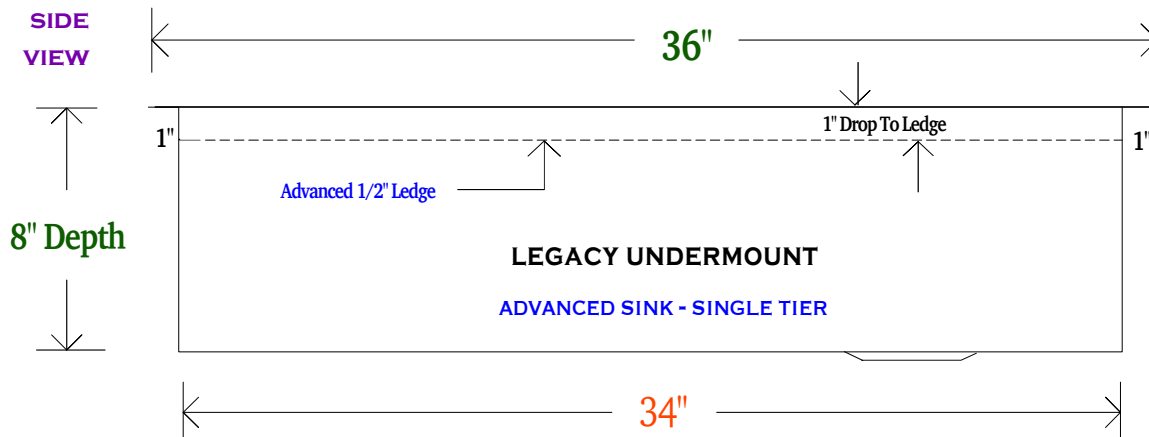

36" LEGACY UNDERMOUNT SINK

- METAL = 14 GAUGE 48OZ PURE COPPER
- MODEL = LEGACY UNDERMOUNT - 36 INCH
- FINISH = SELECT PURE COPPER FINISH
- DRAIN = RIGHT OFFSET - KITCHEN 3-1/2" SIZE

OVERALL SIZE
36" x 19-1/2" x 8"

INSIDE BOWL
34" x 17-1/2" x 8"

100% CUSTOMIZABLE

TOP VIEW

SIDE VIEW

LEDGE PROFILE

ADVANCED SINK ACCESSORIES

1 - SELECT (NO PACKAGE) | 2 - HOME CHEF | 3 - PRO CHEF | 4 - ELITE CHEF

1 - 4

12 INCH -

15 INCH -

18 INCH -

BAKING SHEET

12 INCH -

15 INCH -

18 INCH -

CUTTING BOARD

12 INCH -

15 INCH -

18 INCH -

MIXING BOARD

ONE SIZE -

12 INCHES WIDE
5 QUART BOWL

TRIPLE SERVE

ONE SIZE -