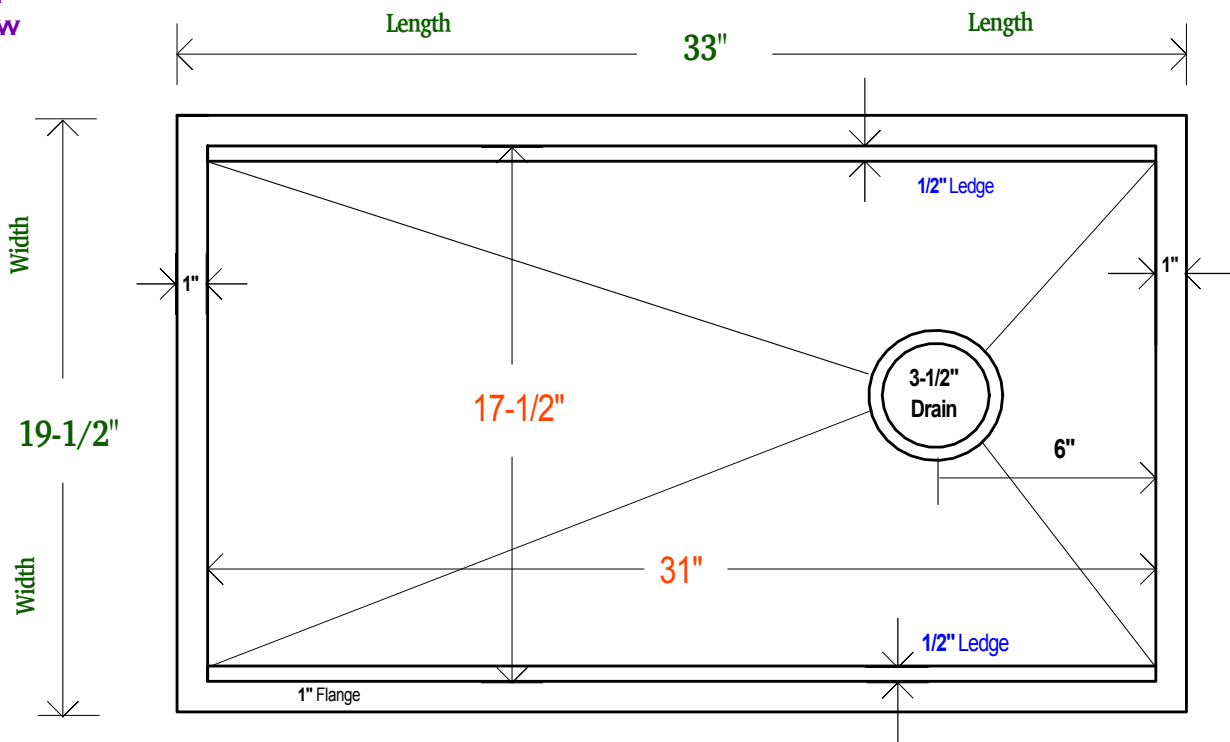

### 33" LEGACY UNDERMOUNT SINK

- METAL = 14 GAUGE 48OZ PURE COPPER
- MODEL = LEGACY UNDERMOUNT - 33 INCH
- FINISH = SELECT PURE COPPER FINISH
- DRAIN = RIGHT OFFSET - KITCHEN 3-1/2" SIZE

OVERALL SIZE  
33" x 19-1/2" x 8"

INSIDE BOWL  
31" x 17-1/2" x 8"

100% CUSTOMIZABLE

TOP VIEW

SIDE VIEW

LEDGE PROFILE

**ADVANCED SINK ACCESSORIES**

**1 - SELECT (NO PACKAGE) | 2 - HOME CHEF | 3 - PRO CHEF | 4 - ELITE CHEF**

**1 - 4**

12 INCH -

15 INCH -

18 INCH -

**BAKING SHEET**

12 INCH -

15 INCH -

18 INCH -

**CUTTING BOARD**

12 INCH -

15 INCH -

18 INCH -

**MIXING BOARD**

ONE SIZE -

12 INCHES WIDE  
5 QUART BOWL

**TRIPLE SERVE**

ONE SIZE -