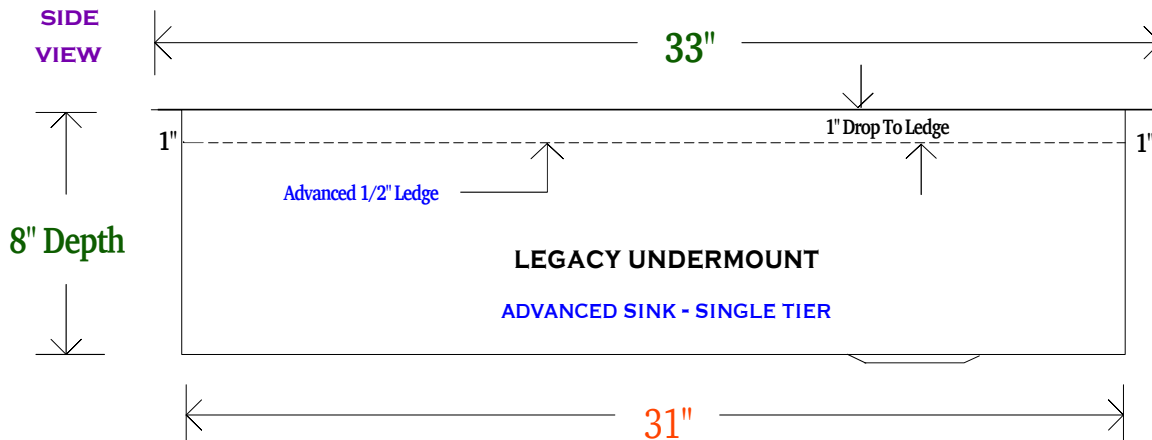

### 33" LEGACY UNDERMOUNT SINK

- METAL = 14 GAUGE 48OZ PURE COPPER
- MODEL = LEGACY UNDERMOUNT - 33 INCH
- FINISH = SELECT PURE COPPER FINISH
- DRAIN = RIGHT OFFSET - KITCHEN 3-1/2" SIZE

OVERALL SIZE  
33" x 19-1/2" x 8"

INSIDE BOWL  
31" x 17-1/2" x 8"

100% CUSTOMIZABLE

TOP VIEW

SIDE VIEW

LEDGE PROFILE

**ADVANCED SINK ACCESSORIES**

**1 - SELECT (NO PACKAGE) | 2 - HOME CHEF | 3 - PRO CHEF | 4 - ELITE CHEF**

**1 - 4**

12 INCH -

15 INCH -

18 INCH -

**BAKING SHEET**

12 INCH -

15 INCH -

18 INCH -

**CUTTING BOARD**

12 INCH -

15 INCH -

18 INCH -

**MIXING BOARD**

ONE SIZE -

12 INCHES WIDE  
5 QUART BOWL

**TRIPLE SERVE**

ONE SIZE -