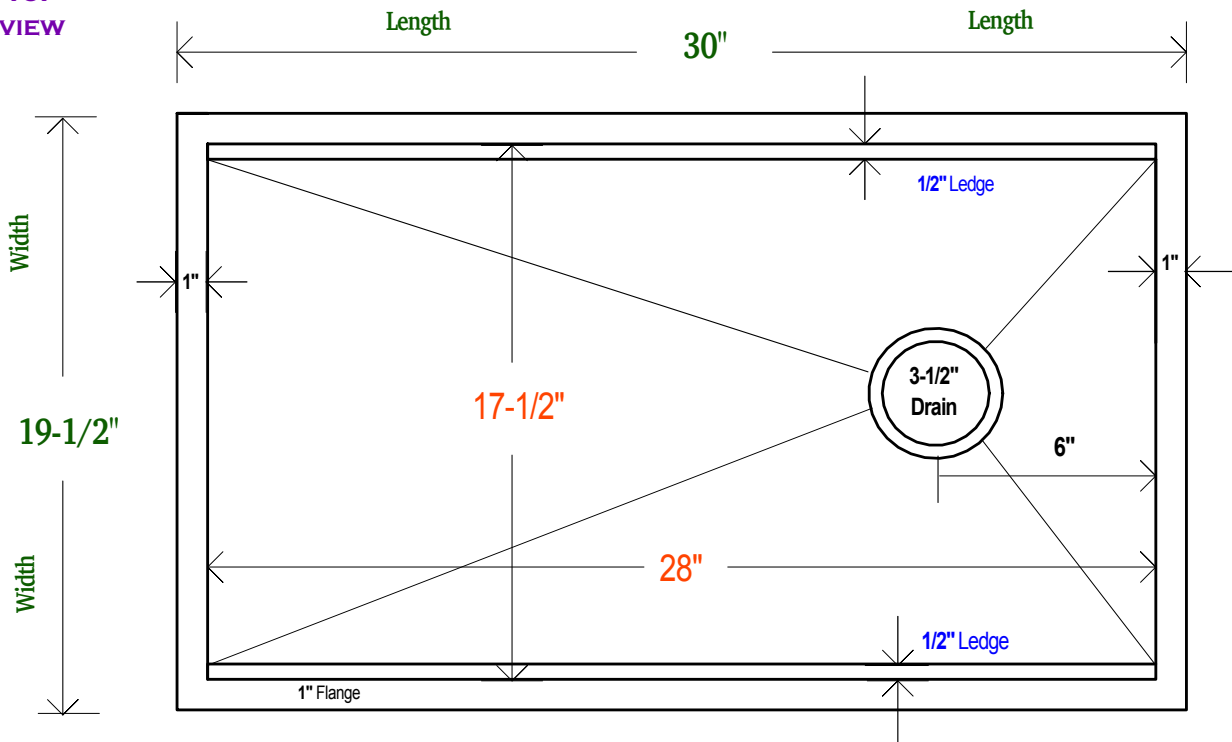

30" LEGACY UNDERMOUNT SINK

- METAL = 14 GAUGE 48OZ PURE COPPER
- MODEL = LEGACY UNDERMOUNT - 30 INCH
- FINISH = SELECT PURE COPPER FINISH
- DRAIN = RIGHT OFFSET - KITCHEN 3-1/2" SIZE

OVERALL SIZE
 30" x 19-1/2" x 8"

INSIDE BOWL
 28" x 17-1/2" x 8"

100% CUSTOMIZABLE

TOP VIEW

SIDE VIEW

LEDGE PROFILE

ADVANCED SINK ACCESSORIES

1 - SELECT (NO PACKAGE) | 2 - HOME CHEF | 3 - PRO CHEF | 4 - ELITE CHEF

1 - 4

12 INCH -
15 INCH -
18 INCH -

DROP IN BOWL

12 INCH -
15 INCH -
18 INCH -

DROP IN STRAINER

12 INCH -
15 INCH -
18 INCH -

BAKING SHEET

12 INCH -
15 INCH -
18 INCH -

CUTTING BOARD

12 INCH -
15 INCH -
18 INCH -

MIXING BOARD

ONE SIZE -
12 INCHES WIDE
5 QUART BOWL

TRIPLE SERVE

ONE SIZE -
9 INCHES WIDE
3 CONTAINERS

SEGMENTED COVER

ONE PIECE -
TWO PIECE -
THREE PIECE -

SPONGE CADDY