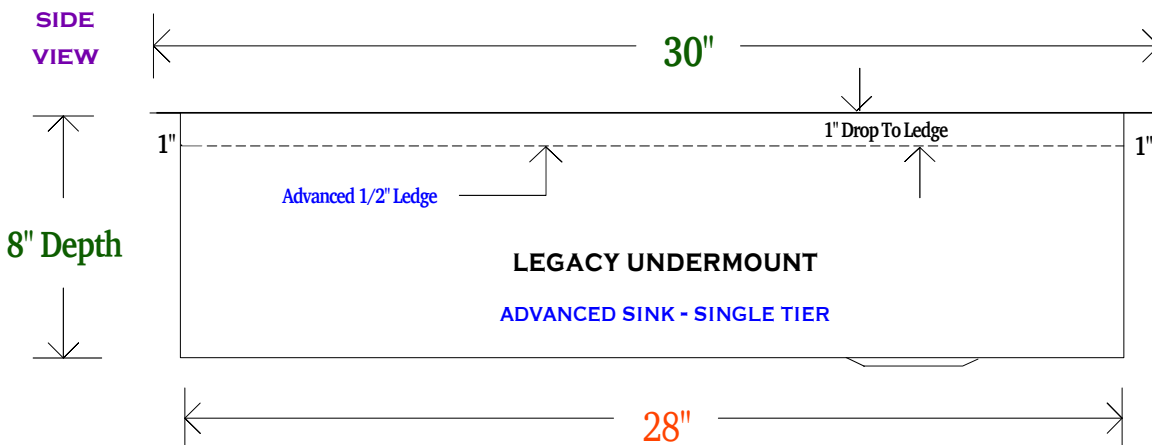

30" LEGACY UNDERMOUNT SINK

- METAL = 14 GAUGE 48OZ PURE COPPER
- MODEL = LEGACY UNDERMOUNT - 30 INCH
- FINISH = SELECT PURE COPPER FINISH
- DRAIN = RIGHT OFFSET - KITCHEN 3-1/2" SIZE

OVERALL SIZE
 30" x 19-1/2" x 8"

INSIDE BOWL
 28" x 17-1/2" x 8"

100% CUSTOMIZABLE

TOP VIEW

SIDE VIEW

LEDGE PROFILE

ADVANCED SINK ACCESSORIES

1 - SELECT (NO PACKAGE) | 2 - HOME CHEF | 3 - PRO CHEF | 4 - ELITE CHEF

1 - 4

12 INCH -
15 INCH -
18 INCH -

DROP IN BOWL

12 INCH -
15 INCH -
18 INCH -

DROP IN STRAINER

12 INCH -
15 INCH -
18 INCH -

BAKING SHEET

12 INCH -
15 INCH -
18 INCH -

CUTTING BOARD

12 INCH -
15 INCH -
18 INCH -

MIXING BOARD

ONE SIZE -
12 INCHES WIDE
5 QUART BOWL

TRIPLE SERVE

ONE SIZE -
9 INCHES WIDE
3 CONTAINERS

SEGMENTED COVER

ONE PIECE -
TWO PIECE -
THREE PIECE -

SPONGE CADDY