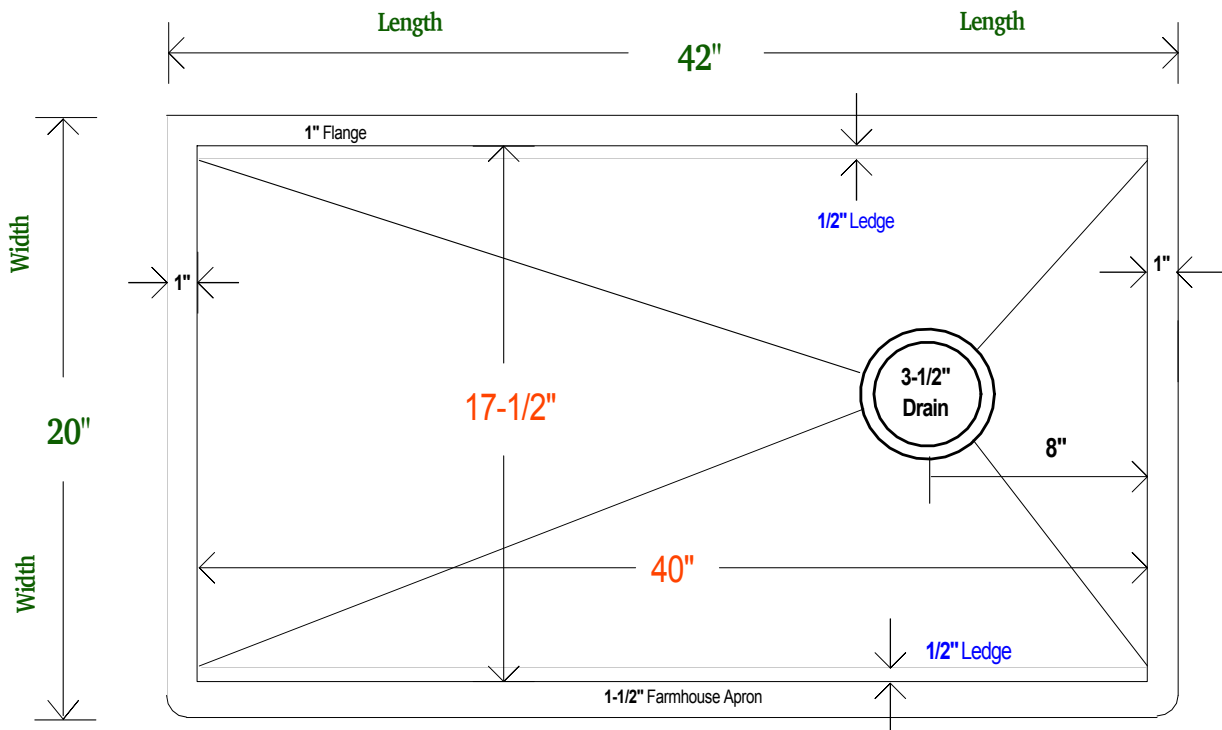

42" LEGACY FARMHOUSE SINK

- METAL = 16 GAUGE TYPE 316 STAINLESS
- MODEL = LEGACY FARMHOUSE - 42 INCH
- FINISH = SELECT LUXURY METAL FINISH
- DRAIN = RIGHT OFFSET - KITCHEN 3-1/2" SIZE

OVERALL SIZE

42 x 20" x 8"

INSIDE BOWL

40" x 17-1/2" x 8"

100% CUSTOMIZABLE

TOP VIEW

Farmhouse Apron
Returns 1-1/2" All Sides
Closed Bottom - No Gap

SIDE VIEW

LEDGE PROFILE

ADVANCED SINK ACCESSORIES

18 INCH -

DROP IN STRAINER

12 INCH -

15 INCH -

18 INCH -

BAKING SHEET

12 INCH -

15 INCH -

18 INCH -

CUTTING BOARD

12 INCH -

15 INCH -

18 INCH -

MIXING BOARD

ONE SIZE -

12 INCHES WIDE
5 QUART BOWL