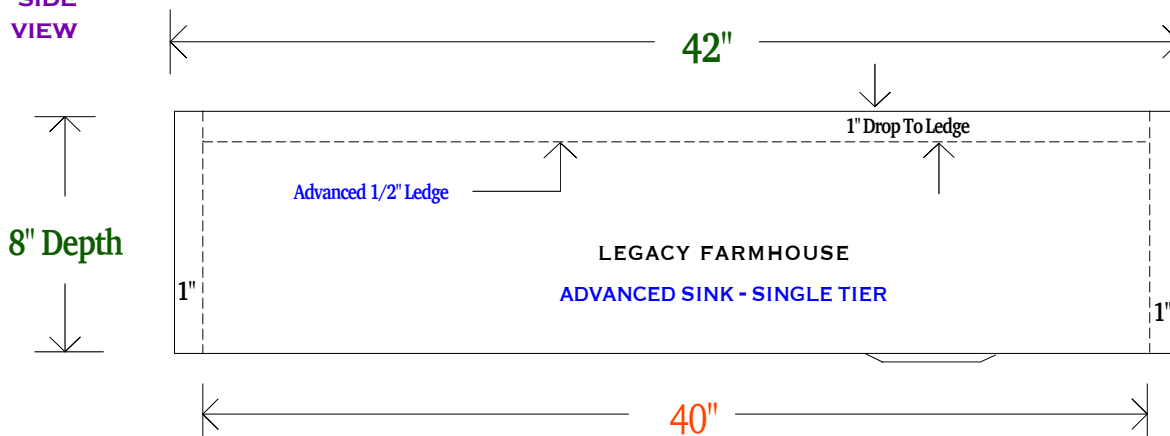

INSIDE BOWL

40" x 17-1/2" x 8"

100% CUSTOMIZABLE

TOP VIEW

Farmhouse Apron
Returns 1-1/2" All Sides
Closed Bottom - No Gap

SIDE VIEW

LEDGE PROFILE

ADVANCED SINK ACCESSORIES

1 - SELECT (NO PACKAGE) | **2** - HOME CHEF | **3** - PRO CHEF | **4** - ELITE CHEF

1 - 4

SELECT

PACKAGE

METAL FINISH
LUXE STAINLESS

BOARDS FINISH
AMBER BAMBOO

ACCESSORY FIT
ADVANCED SINK

STANDARD -
17.5" LEDGE DISTANCE

18 INCH -

DROP IN STRAINER

12 INCH -

15 INCH -

18 INCH -

BAKING SHEET

12 INCH -

15 INCH -

18 INCH -

CUTTING BOARD

12 INCH -

15 INCH -

18 INCH -

MIXING BOARD

ONE SIZE -

12 INCHES WIDE
5 QUART BOWL