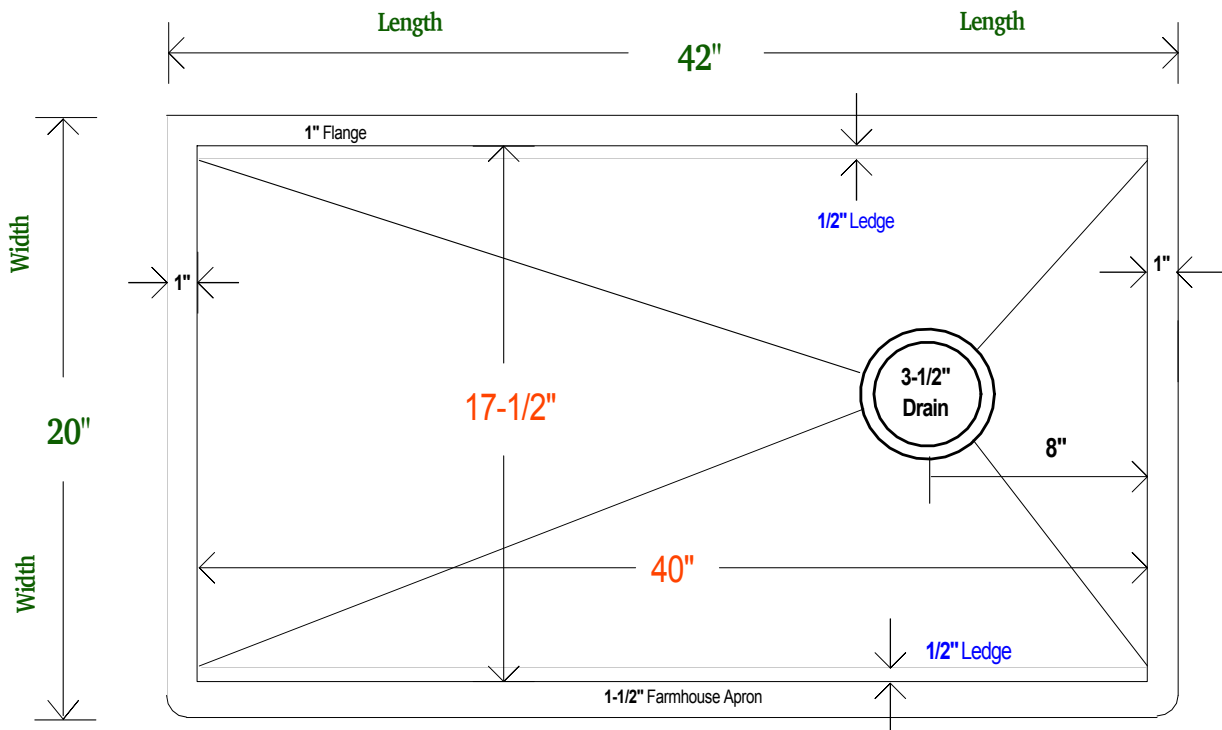

42" LEGACY FARMHOUSE SINK

- METAL = 16 GAUGE TYPE 316 STAINLESS
- MODEL = LEGACY FARMHOUSE - 42 INCH
- FINISH = SELECT LUXURY METAL FINISH
- DRAIN = RIGHT OFFSET - KITCHEN 3-1/2" SIZE

OVERALL SIZE

42 x 8" x 8"

INSIDE BOWL

40" x 17-1/2" x 8"

100% CUSTOMIZABLE

TOP VIEW

Farmhouse Apron
Returns 1-1/2" All Sides
Closed Bottom - No Gap

SIDE VIEW

LEDGE PROFILE

ADVANCED SINK ACCESSORIES

18 INCH -

DROP IN STRAINER

12 INCH -

15 INCH -

18 INCH -

BAKING SHEET

12 INCH -

15 INCH -

18 INCH -

CUTTING BOARD

12 INCH -

15 INCH -

18 INCH -

MIXING BOARD

ONE SIZE -

12 INCHES WIDE
5 QUART BOWL