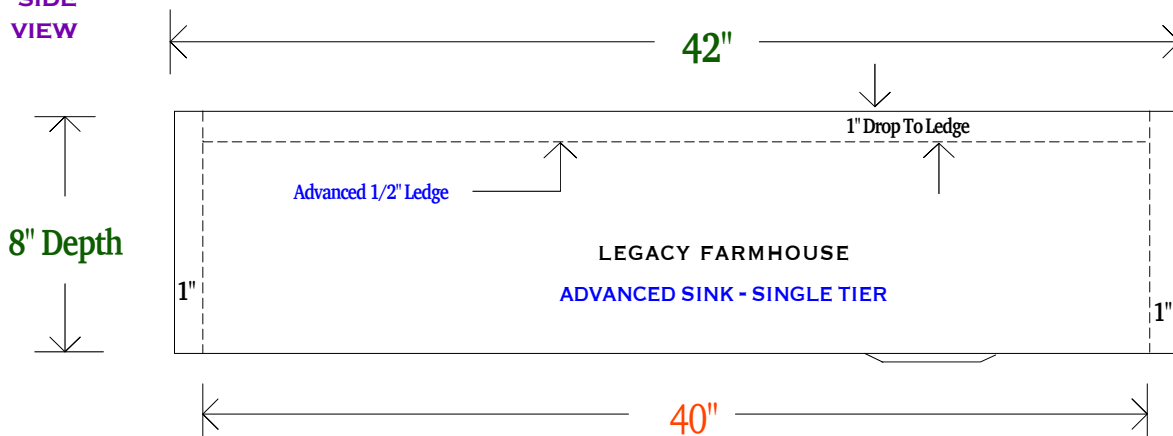

INSIDE BOWL

40" x 17-1/2" x 8"

100% CUSTOMIZABLE

TOP VIEW

Farmhouse Apron
Returns 1-1/2" All Sides
Closed Bottom - No Gap

SIDE VIEW

LEDGE PROFILE

ADVANCED SINK ACCESSORIES

1 - SELECT (NO PACKAGE) | **2** - HOME CHEF | **3** - PRO CHEF | **4** - ELITE CHEF

1 - 4

SELECT

PACKAGE

METAL FINISH
LUXE STAINLESS

BOARDS FINISH
AMBER BAMBOO

ACCESSORY FIT
ADVANCED SINK

STANDARD -
17.5" LEDGE DISTANCE

18 INCH -

DROP IN STRAINER

12 INCH -

15 INCH -

18 INCH -

BAKING SHEET

12 INCH -

15 INCH -

18 INCH -

CUTTING BOARD

12 INCH -

15 INCH -

18 INCH -

MIXING BOARD

ONE SIZE -

12 INCHES WIDE
5 QUART BOWL