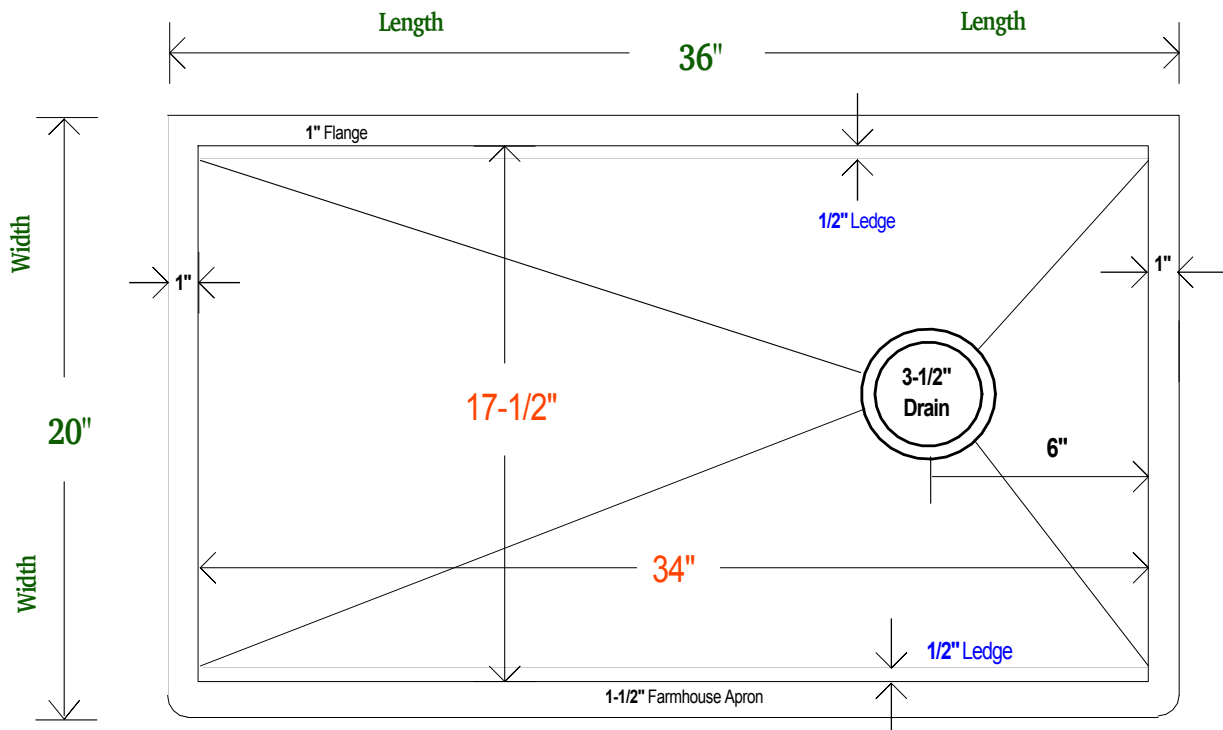

36" LEGACY FARMHOUSE SINK

- METAL = 16 GAUGE TYPE 316 STAINLESS
- MODEL = LEGACY FARMHOUSE - 36 INCH
- FINISH = SELECT LUXURY METAL FINISH
- DRAIN = RIGHT OFFSET - KITCHEN 3-1/2" SIZE

OVERALL SIZE

36" x 20" x 8"

INSIDE BOWL

34" x 17-1/2" x 8"

100% CUSTOMIZABLE

TOP VIEW

Farmhouse Apron
Returns 1-1/2" All Sides
Closed Bottom - No Gap

SIDE VIEW

LEDGE PROFILE

ADVANCED SINK ACCESSORIES

18 INCH -

DROP IN STRAINER

12 INCH -

15 INCH -

18 INCH -

BAKING SHEET

12 INCH -

15 INCH -

18 INCH -

CUTTING BOARD

12 INCH -

15 INCH -

18 INCH -

MIXING BOARD

ONE SIZE -

12 INCHES WIDE
5 QUART BOWL