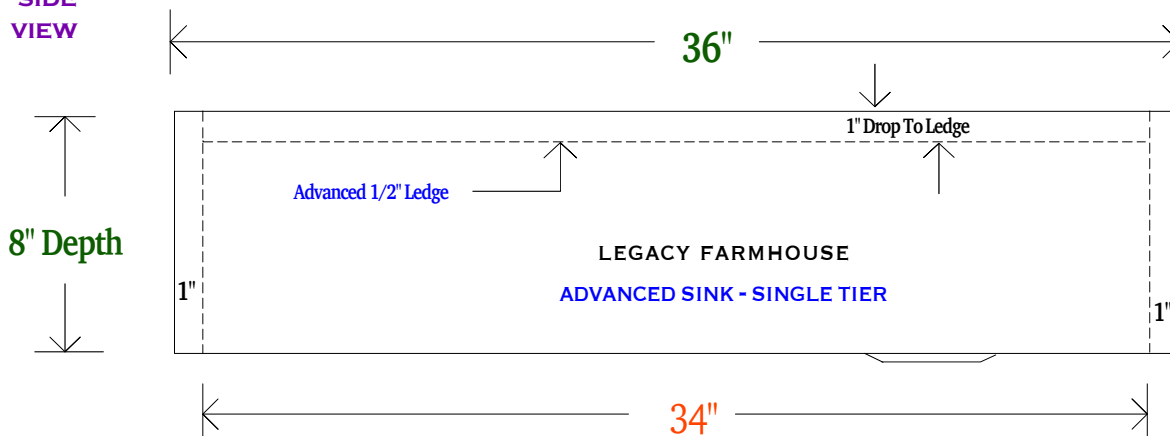

INSIDE BOWL

34" x 17-1/2" x 8"

100% CUSTOMIZABLE

TOP VIEW

Farmhouse Apron
Returns 1-1/2" All Sides
Closed Bottom - No Gap

SIDE VIEW

LEDGE PROFILE

ADVANCED SINK ACCESSORIES

1 - SELECT (NO PACKAGE) | **2** - HOME CHEF | **3** - PRO CHEF | **4** - ELITE CHEF

1 - 4

SELECT

PACKAGE

METAL FINISH
LUXE STAINLESS

BOARDS FINISH
AMBER BAMBOO

ACCESSORY FIT
ADVANCED SINK

STANDARD -
17.5" LEDGE DISTANCE

18 INCH -

DROP IN STRAINER

12 INCH -

15 INCH -

18 INCH -

BAKING SHEET

12 INCH -

15 INCH -

18 INCH -

CUTTING BOARD

12 INCH -

15 INCH -

18 INCH -

MIXING BOARD

ONE SIZE -

12 INCHES WIDE
5 QUART BOWL