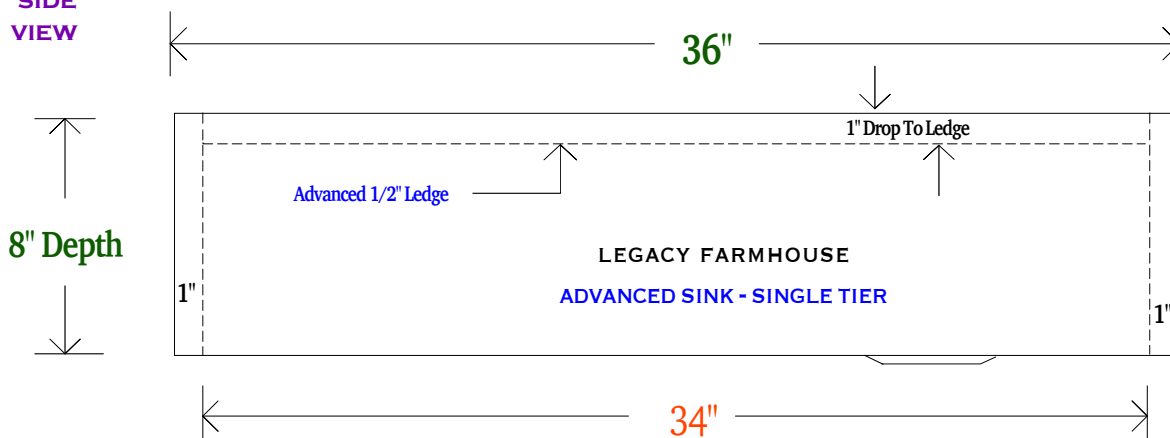

INSIDE BOWL

34" x 17-1/2" x 8"

100% CUSTOMIZABLE

TOP VIEW

Farmhouse Apron
Returns 1-1/2" All Sides
Closed Bottom - No Gap

SIDE VIEW

LEDGE PROFILE

ADVANCED SINK ACCESSORIES

1 - SELECT (NO PACKAGE) | **2** - HOME CHEF | **3** - PRO CHEF | **4** - ELITE CHEF

1 - 4

SELECT

PACKAGE

METAL FINISH
LUXE STAINLESS

BOARDS FINISH
AMBER BAMBOO

ACCESSORY FIT
ADVANCED SINK

STANDARD -
17.5" LEDGE DISTANCE

18 INCH -

DROP IN STRAINER

12 INCH -

15 INCH -

18 INCH -

BAKING SHEET

12 INCH -

15 INCH -

18 INCH -

CUTTING BOARD

12 INCH -

15 INCH -

18 INCH -

MIXING BOARD

ONE SIZE -

12 INCHES WIDE
5 QUART BOWL