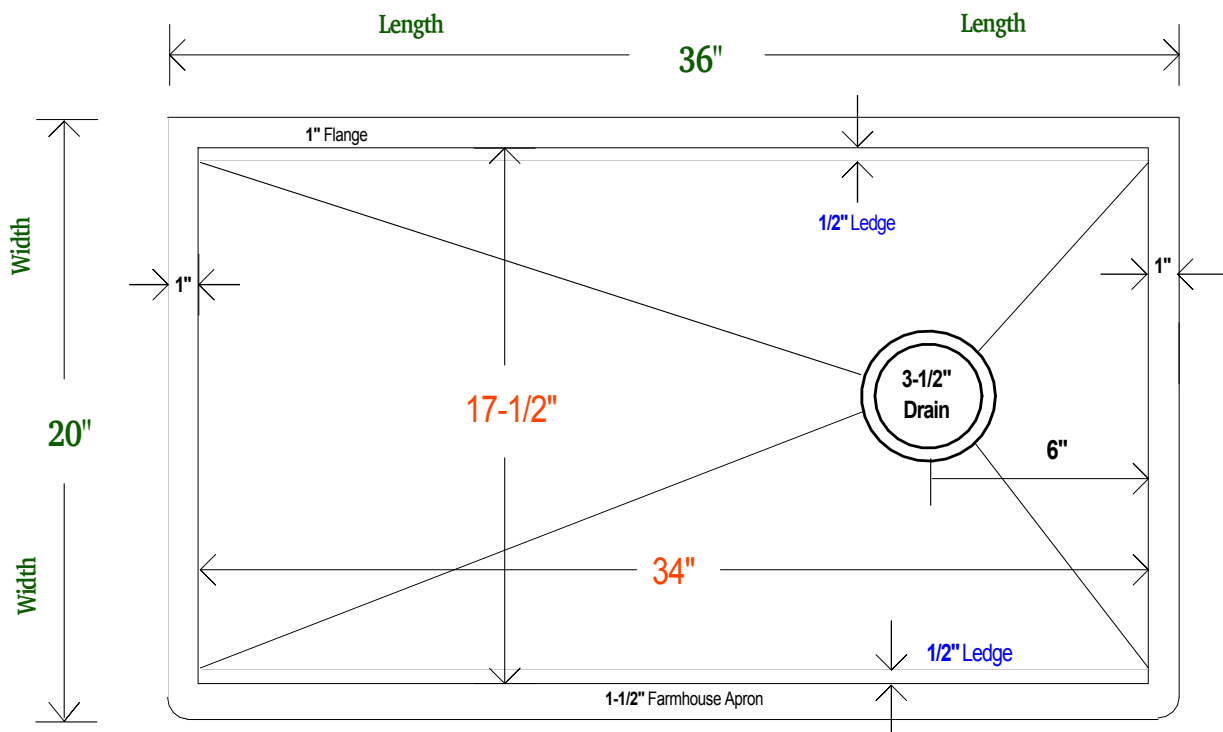

36" LEGACY FARMHOUSE SINK

- METAL = 16 GAUGE TYPE 316 STAINLESS
- MODEL = LEGACY FARMHOUSE - 36 INCH
- FINISH = SELECT LUXURY METAL FINISH
- DRAIN = RIGHT OFFSET - KITCHEN 3-1/2" SIZE

OVERALL SIZE

36" x 8" x 8"

INSIDE BOWL

34" x 17-1/2" x 8"

100% CUSTOMIZABLE

TOP VIEW

Farmhouse Apron
Returns 1-1/2" All Sides
Closed Bottom - No Gap

SIDE VIEW

LEDGE PROFILE

ADVANCED SINK ACCESSORIES

18 INCH -

DROP IN STRAINER

12 INCH -

15 INCH -

18 INCH -

BAKING SHEET

12 INCH -

15 INCH -

18 INCH -

CUTTING BOARD

12 INCH -

15 INCH -

18 INCH -

MIXING BOARD

ONE SIZE -

12 INCHES WIDE
5 QUART BOWL