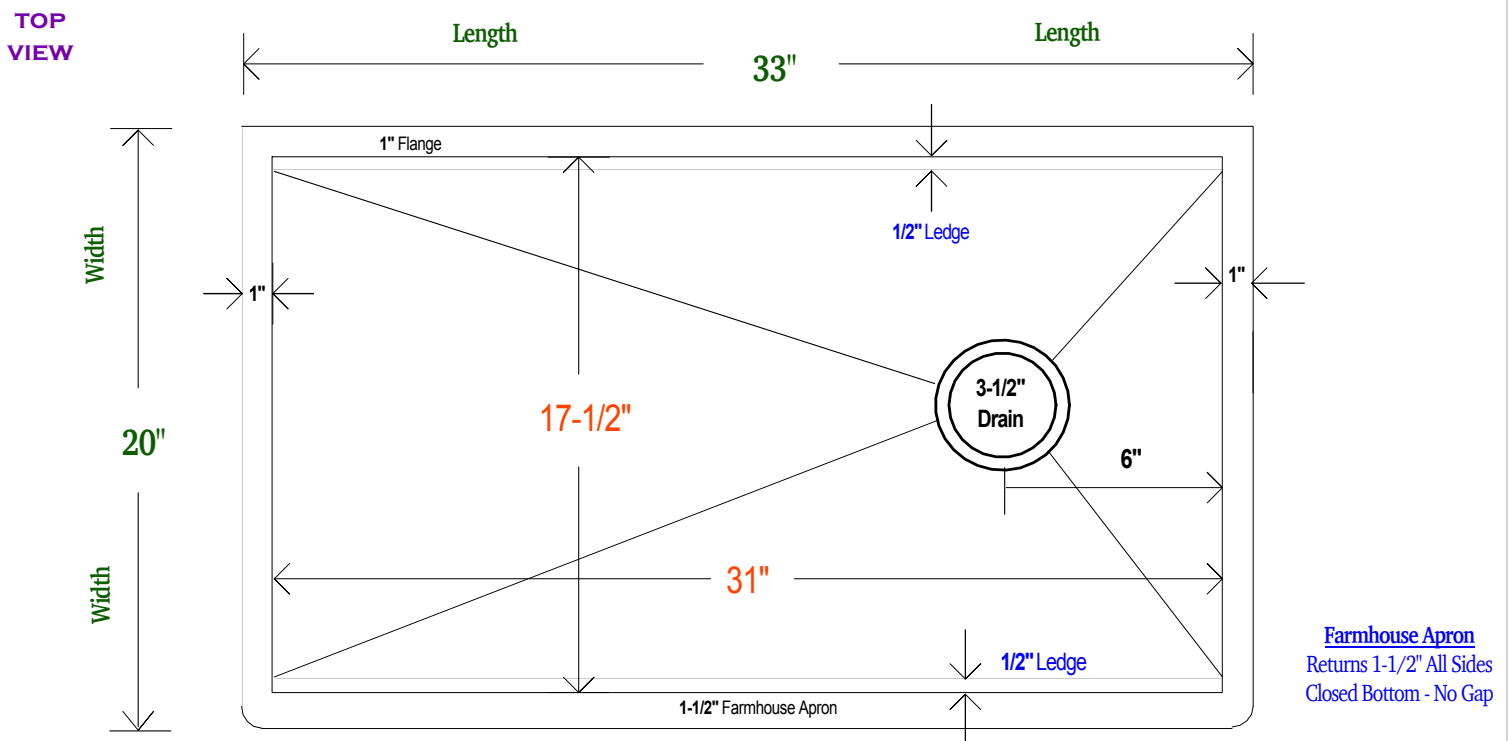

33" LEGACY FARMHOUSE SINK

- METAL = 16 GAUGE TYPE 316 STAINLESS
- MODEL = LEGACY FARMHOUSE - 33 INCH
- FINISH = SELECT LUXURY METAL FINISH
- DRAIN = RIGHT OFFSET - KITCHEN 3-1/2" SIZE

OVERALL SIZE

33" x 20" x 8"

INSIDE BOWL

31" x 17-1/2" x 8"

100% CUSTOMIZABLE

ADVANCED SINK ACCESSORIES

1 - SELECT (NO PACKAGE) | **2** - HOME CHEF | **3** - PRO CHEF | **4** - ELITE CHEF

1 - 4

SELECT

PACKAGE

12 INCH -
15 INCH -
18 INCH -

DROP IN STRAINER

12 INCH -
15 INCH -
18 INCH -

BAKING SHEET

12 INCH -
15 INCH -
18 INCH -

CUTTING BOARD

12 INCH -
15 INCH -
18 INCH -

MIXING BOARD

ONE SIZE -
12 INCHES WIDE
5 QUART BOWL

TRIPLE SERVE

ONE SIZE -
9 INCHES WIDE
3 CONTAINERS

SEGMENTED COVER

ONE PIECE -
TWO PIECE -
THREE PIECE -

SPONGE CADDY

3 INCH - 6 INCH -

BASIN GRATE