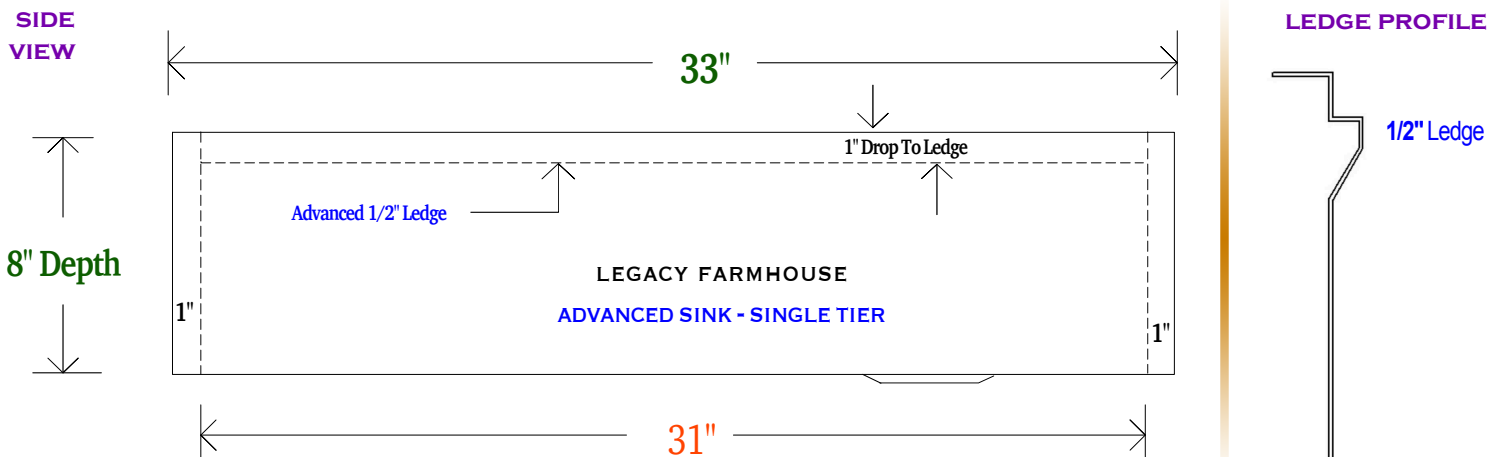

33" LEGACY FARMHOUSE SINK

- METAL = 16 GAUGE TYPE 316 STAINLESS
- MODEL = LEGACY FARMHOUSE - 33 INCH
- FINISH = SELECT LUXURY METAL FINISH
- DRAIN = RIGHT OFFSET - KITCHEN 3-1/2" SIZE

OVERALL SIZE

33" x 20" x 8"

INSIDE BOWL

31" x 17-1/2" x 8"

100% CUSTOMIZABLE

ADVANCED SINK ACCESSORIES

1 - SELECT (NO PACKAGE) | **2** - HOME CHEF | **3** - PRO CHEF | **4** - ELITE CHEF

1 - 4

SELECT

PACKAGE

METAL FINISH
LUXE STAINLESS

BOARDS FINISH
AMBER BAMBOO

ACCESSORY FIT
ADVANCED SINK

STANDARD -
17.5" LEDGE DISTANCE

CUSTOM -

DRYING RACK

12 INCH -
15 INCH -
18 INCH -

DROP IN BOWL

12 INCH -
15 INCH -
18 INCH -

DROP IN STRAINER

12 INCH -
15 INCH -
18 INCH -

BAKING SHEET

12 INCH -
15 INCH -
18 INCH -

CUTTING BOARD

12 INCH -
15 INCH -
18 INCH -

MIXING BOARD