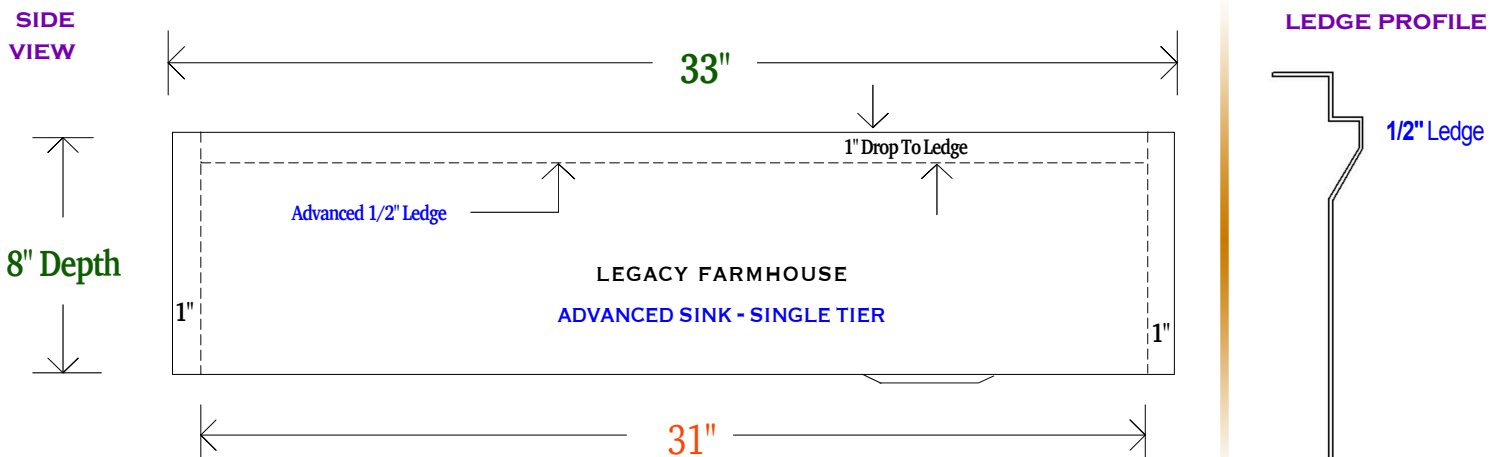

## 33" LEGACY FARMHOUSE SINK

- METAL = 16 GAUGE TYPE 316 STAINLESS
- MODEL = LEGACY FARMHOUSE - 33 INCH
- FINISH = SELECT LUXURY METAL FINISH
- DRAIN = RIGHT OFFSET - KITCHEN 3-1/2" SIZE

### OVERALL SIZE

33" x 8" x 8"

### INSIDE BOWL

31" x 17-1/2" x 8"

100% CUSTOMIZABLE

**ADVANCED SINK ACCESSORIES**

**1** - SELECT (NO PACKAGE) | **2** - HOME CHEF | **3** - PRO CHEF | **4** - ELITE CHEF

**1 - 4**

SELECT

PACKAGE

18 INCH -

**MIXING BOARD**

ONE SIZE -

12 INCHES WIDE  
5 QUART BOWL

**TRIPLE SERVE**

ONE SIZE -

9 INCHES WIDE  
3 CONTAINERS

**SEGMENTED COVER**