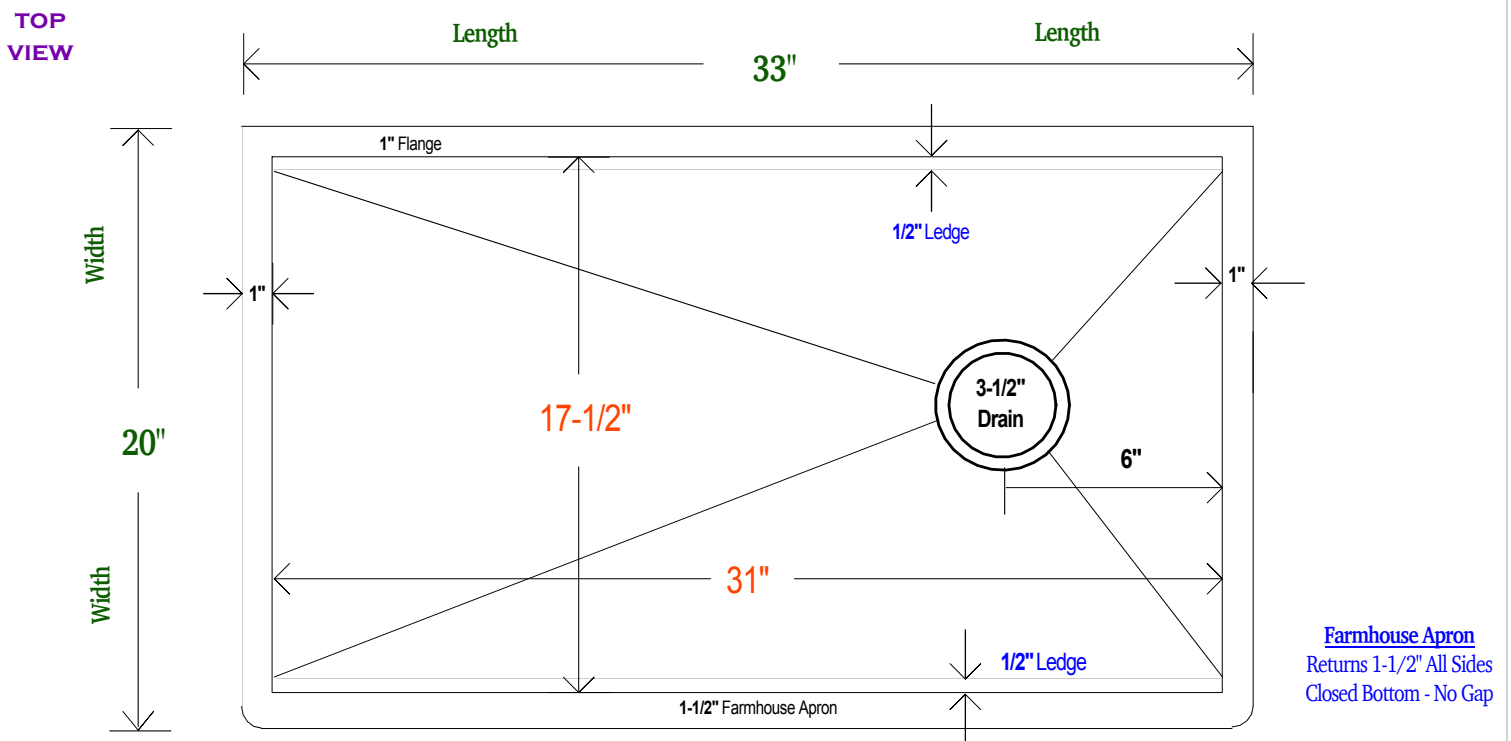

33" LEGACY FARMHOUSE SINK

- METAL = 16 GAUGE TYPE 316 STAINLESS
- MODEL = LEGACY FARMHOUSE - 33 INCH
- FINISH = SELECT LUXURY METAL FINISH
- DRAIN = RIGHT OFFSET - KITCHEN 3-1/2" SIZE

OVERALL SIZE

33" x 8" x 8"

INSIDE BOWL

31" x 17-1/2" x 8"

100% CUSTOMIZABLE