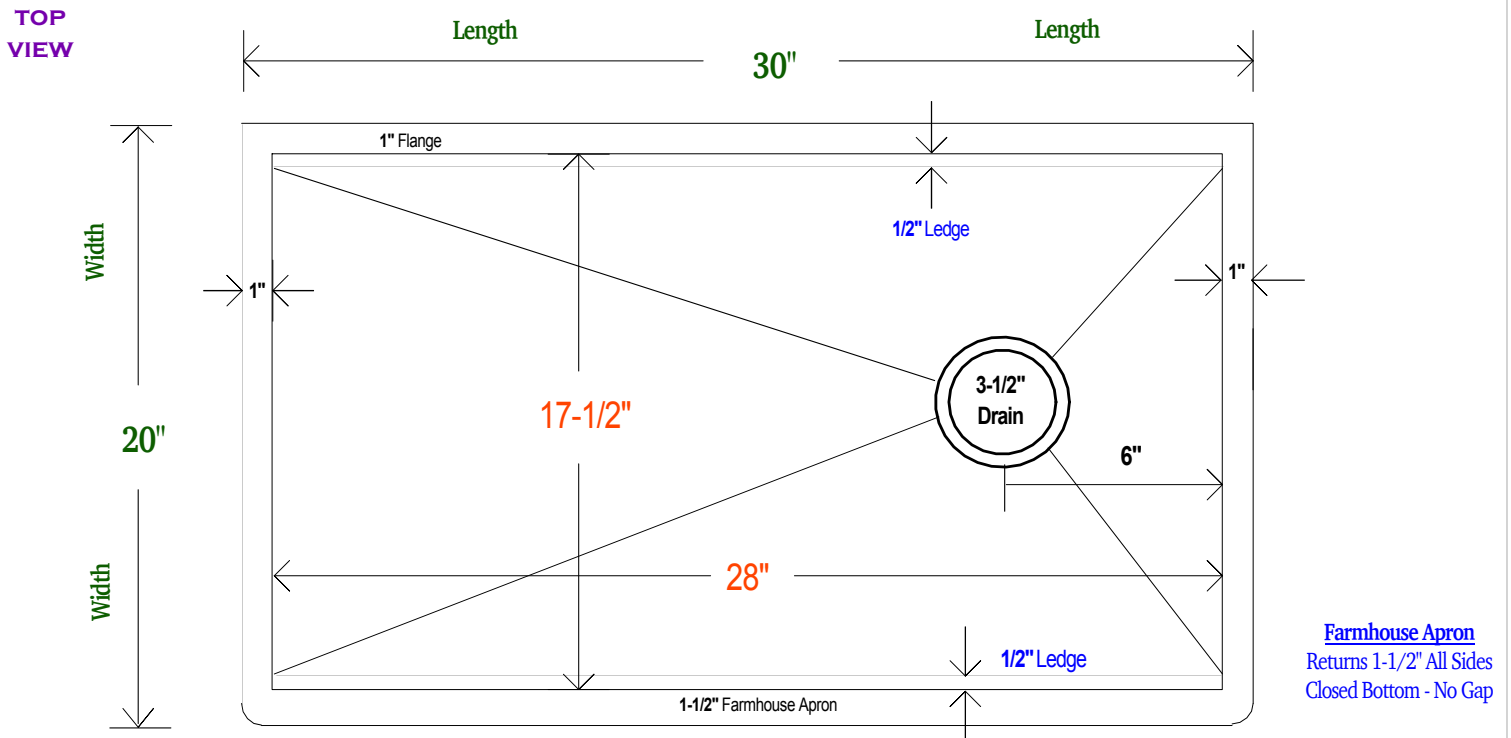

30" LEGACY FARMHOUSE SINK

- METAL = 16 GAUGE TYPE 316 STAINLESS
- MODEL = LEGACY FARMHOUSE - 30 INCH
- FINISH = SELECT LUXURY METAL FINISH
- DRAIN = RIGHT OFFSET - KITCHEN 3-1/2" SIZE

OVERALL SIZE

30" x 20" x 8"

INSIDE BOWL

28" x 17-1/2" x 8"

100% CUSTOMIZABLE