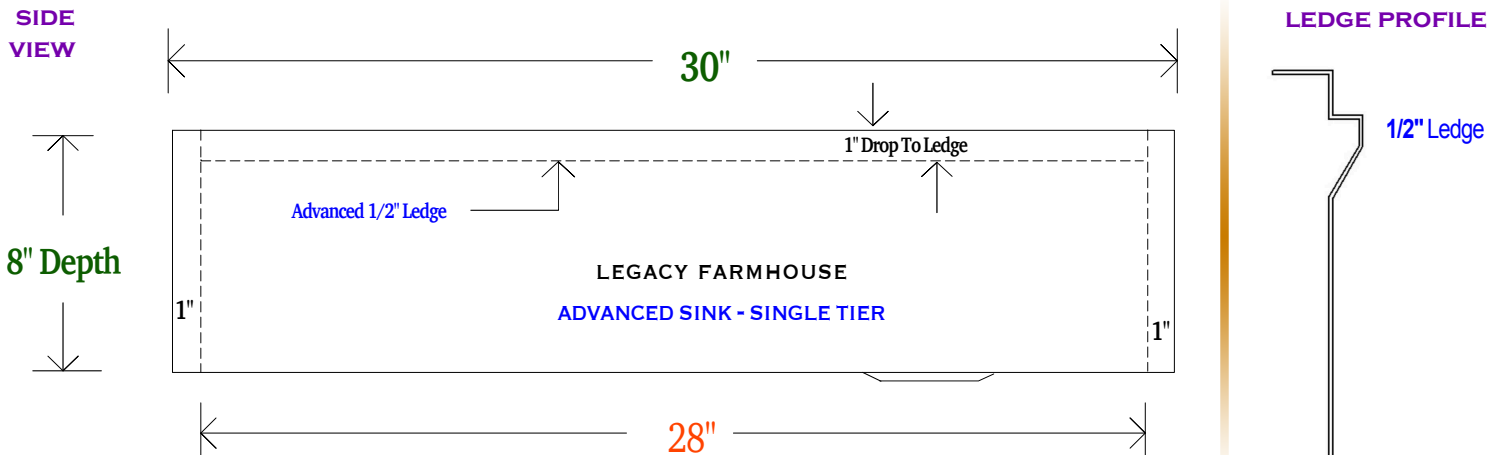

## 30" LEGACY FARMHOUSE SINK

- METAL = 16 GAUGE TYPE 316 STAINLESS
- MODEL = LEGACY FARMHOUSE - 30 INCH
- FINISH = SELECT LUXURY METAL FINISH
- DRAIN = RIGHT OFFSET - KITCHEN 3-1/2" SIZE

### OVERALL SIZE

30" x 20" x 8"

### INSIDE BOWL

28" x 17-1/2" x 8"

100% CUSTOMIZABLE

**ADVANCED SINK ACCESSORIES**

**1** - SELECT (NO PACKAGE) | **2** - HOME CHEF | **3** - PRO CHEF | **4** - ELITE CHEF

**1 - 4**

SELECT

PACKAGE

18 INCH -

**MIXING BOARD**

ONE SIZE -

12 INCHES WIDE  
5 QUART BOWL

**TRIPLE SERVE**

ONE SIZE -

9 INCHES WIDE  
3 CONTAINERS

**SEGMENTED COVER**