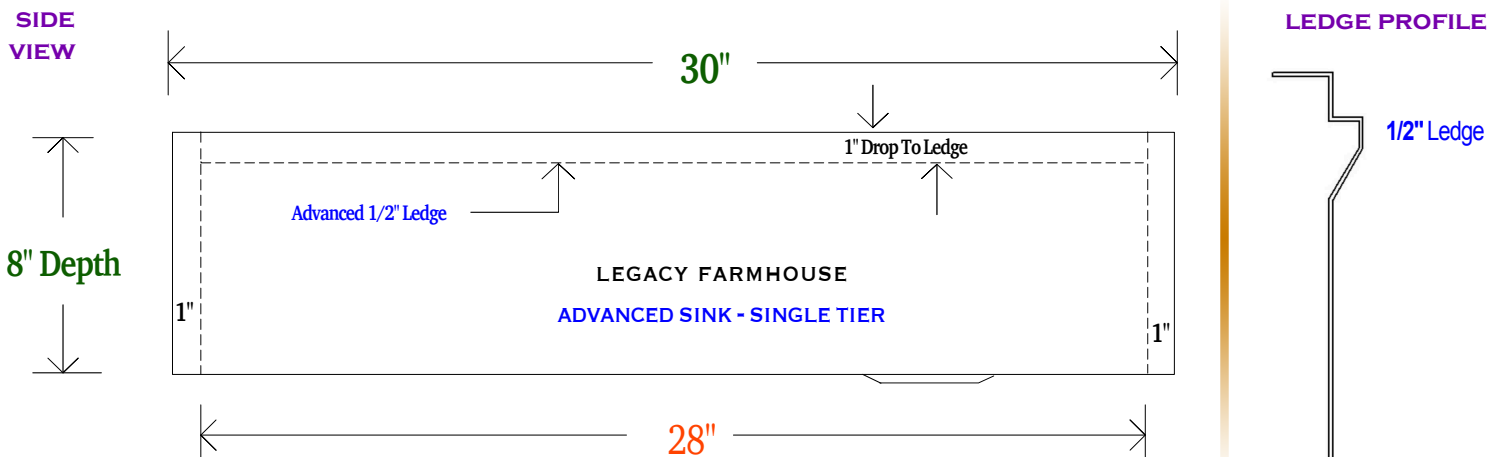

30" LEGACY FARMHOUSE SINK

- METAL = 16 GAUGE TYPE 316 STAINLESS
- MODEL = LEGACY FARMHOUSE - 30 INCH
- FINISH = SELECT LUXURY METAL FINISH
- DRAIN = RIGHT OFFSET - KITCHEN 3-1/2" SIZE

OVERALL SIZE

30" x 8" x 8"

INSIDE BOWL

28" x 17-1/2" x 8"

100% CUSTOMIZABLE

ADVANCED SINK ACCESSORIES

1 - SELECT (NO PACKAGE) | 2 - HOME CHEF | 3 - PRO CHEF | 4 - ELITE CHEF

1 - 4

SELECT

PACKAGE

METAL FINISH
LUXE STAINLESS

BOARDS FINISH
AMBER BAMBOO

ACCESSORY FIT
ADVANCED SINK

STANDARD -
17.5" LEDGE DISTANCE

CUSTOM -

DRYING RACK

12 INCH -

15 INCH -

18 INCH -

MIXING BOARD

ONE SIZE -

12 INCHES WIDE
5 QUART BOWL

TRIPLE SERVE

ONE SIZE -

9 INCHES WIDE
3 CONTAINERS

SEGMENTED COVER