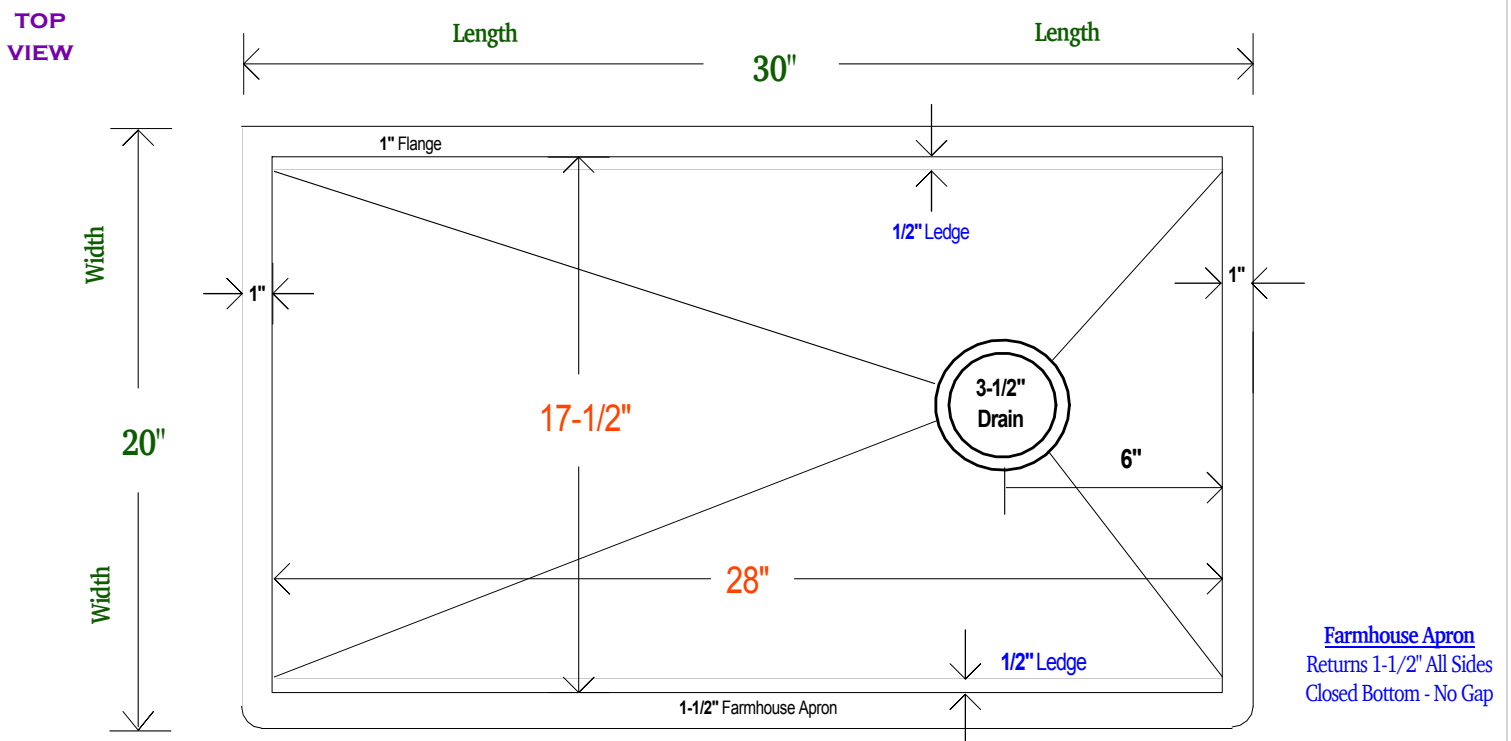

30" LEGACY FARMHOUSE SINK

- METAL = 16 GAUGE TYPE 316 STAINLESS
- MODEL = LEGACY FARMHOUSE - 30 INCH
- FINISH = SELECT LUXURY METAL FINISH
- DRAIN = RIGHT OFFSET - KITCHEN 3-1/2" SIZE

OVERALL SIZE

30" x 8" x 8"

INSIDE BOWL

28" x 17-1/2" x 8"

100% CUSTOMIZABLE