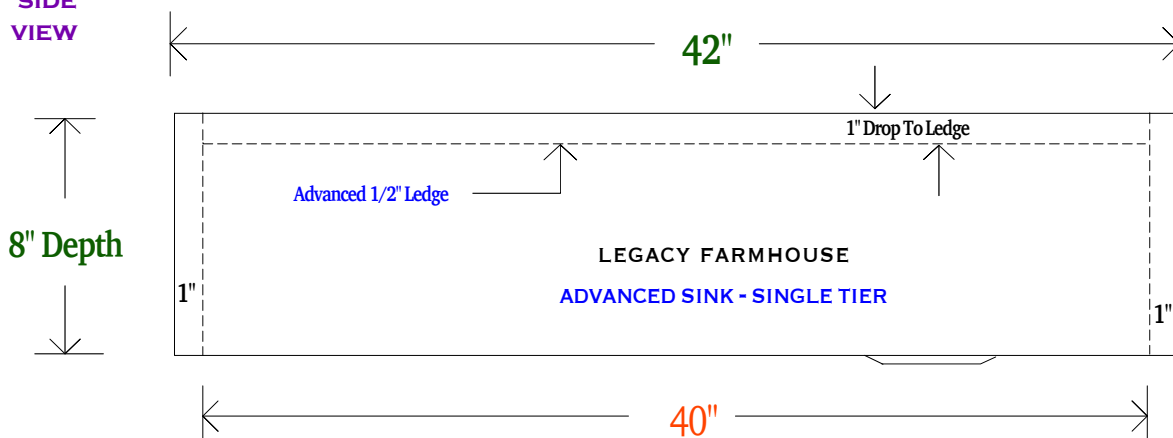

INSIDE BOWL

40" x 17-1/2" x 8"

100% CUSTOMIZABLE

TOP VIEW

Farmhouse Apron
Returns 1-1/2" All Sides
Closed Bottom - No Gap

SIDE VIEW

LEDGE PROFILE

ADVANCED SINK ACCESSORIES

1 - SELECT (NO PACKAGE) | **2** - HOME CHEF | **3** - PRO CHEF | **4** - ELITE CHEF

1 - 4

SELECT

PACKAGE

METAL FINISH
PURE COPPER

BOARDS FINISH
AMBER BAMBOO

ACCESSORY FIT
ADVANCED SINK

STANDARD -
17.5" LEDGE DISTANCE

18 INCH -

DROP IN STRAINER

12 INCH -

15 INCH -

18 INCH -

BAKING SHEET

12 INCH -

15 INCH -

18 INCH -

CUTTING BOARD

12 INCH -

15 INCH -

18 INCH -

MIXING BOARD

ONE SIZE -

12 INCHES WIDE
5 QUART BOWL