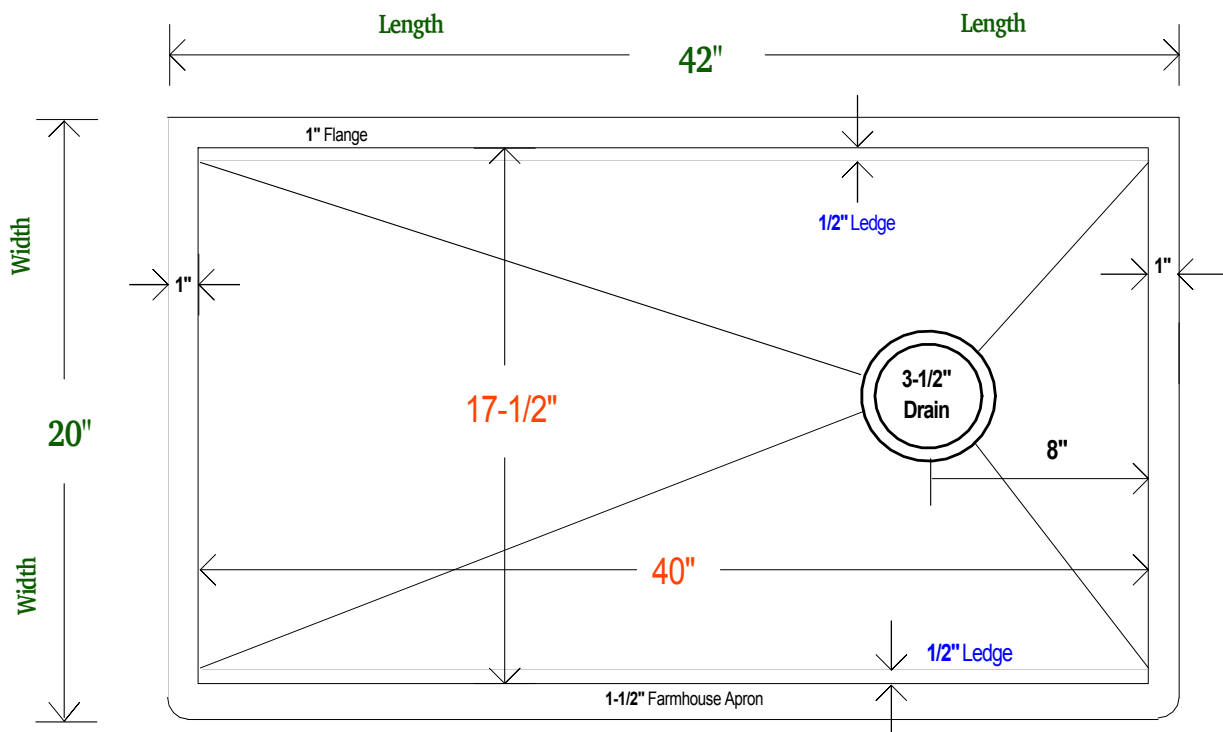

42" LEGACY FARMHOUSE SINK

- METAL = 14 GAUGE 48OZ PURE COPPER
- MODEL = LEGACY FARMHOUSE - 42 INCH
- FINISH = SELECT LUXURY METAL FINISH
- DRAIN = RIGHT OFFSET - KITCHEN 3-1/2" SIZE

OVERALL SIZE

42 x 20" x 8"

INSIDE BOWL

40" x 17-1/2" x 8"

100% CUSTOMIZABLE

TOP VIEW

Farmhouse Apron
Returns 1-1/2" All Sides
Closed Bottom - No Gap

SIDE VIEW

LEDGE PROFILE

ADVANCED SINK ACCESSORIES

18 INCH -

DROP IN STRAINER

12 INCH -

15 INCH -

18 INCH -

BAKING SHEET

12 INCH -

15 INCH -

18 INCH -

CUTTING BOARD

12 INCH -

15 INCH -

18 INCH -

MIXING BOARD

ONE SIZE -

12 INCHES WIDE
5 QUART BOWL