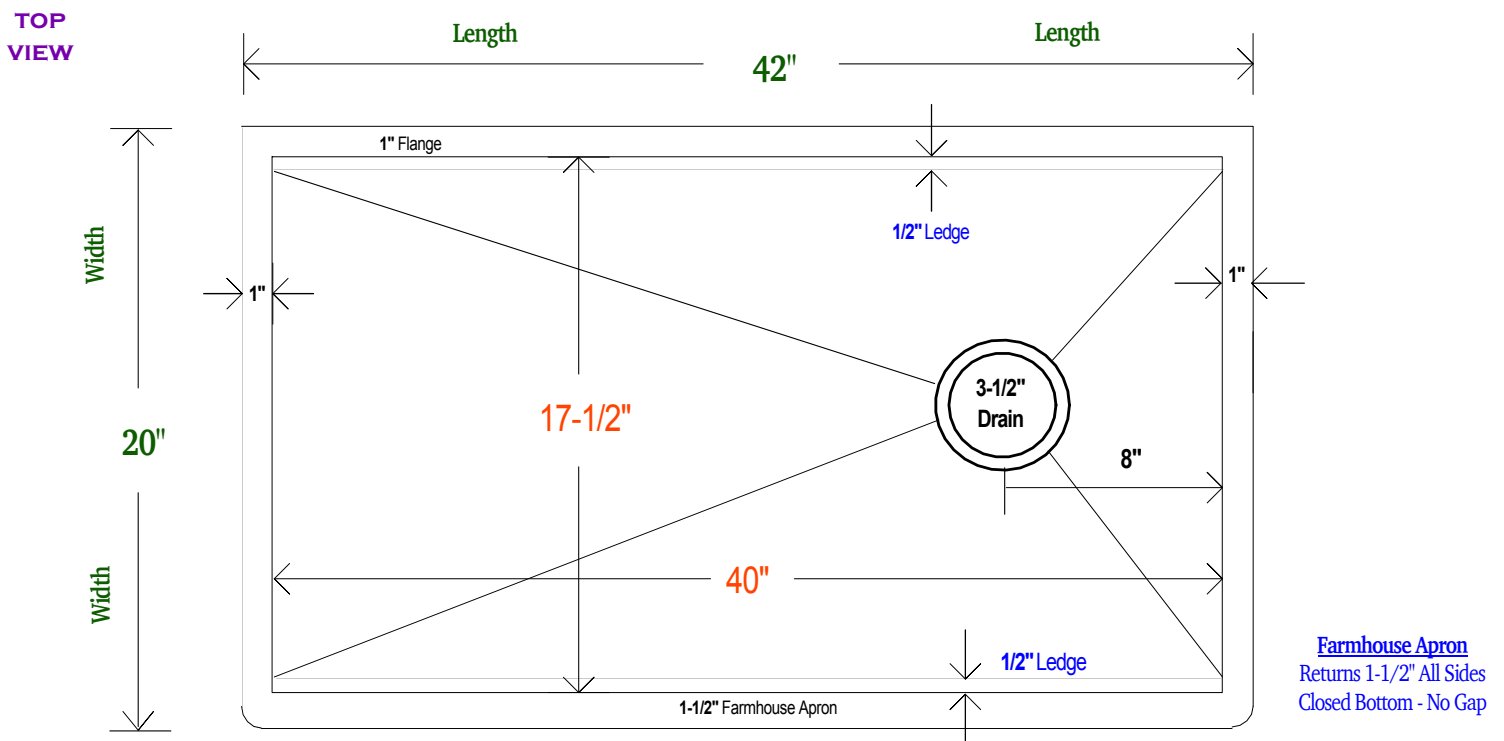

42" LEGACY FARMHOUSE SINK

- METAL = 14 GAUGE 48OZ PURE COPPER
- MODEL = LEGACY FARMHOUSE - 42 INCH
- FINISH = SELECT LUXURY METAL FINISH
- DRAIN = RIGHT OFFSET - KITCHEN 3-1/2" SIZE

OVERALL SIZE

42 x 8" x 8"

INSIDE BOWL

40" x 17-1/2" x 8"

100% CUSTOMIZABLE