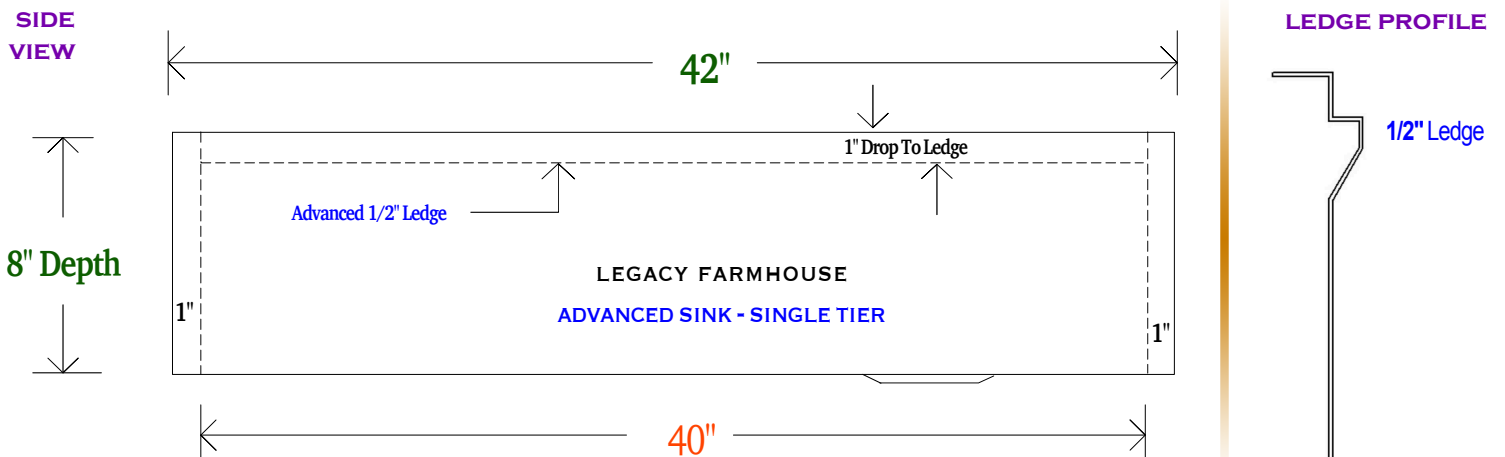

42" LEGACY FARMHOUSE SINK

- METAL = 14 GAUGE 48OZ PURE COPPER
- MODEL = LEGACY FARMHOUSE - 42 INCH
- FINISH = SELECT LUXURY METAL FINISH
- DRAIN = RIGHT OFFSET - KITCHEN 3-1/2" SIZE

OVERALL SIZE

42 x 8" x 8"

INSIDE BOWL

40" x 17-1/2" x 8"

100% CUSTOMIZABLE

ADVANCED SINK ACCESSORIES

1 - SELECT (NO PACKAGE) | 2 - HOME CHEF | 3 - PRO CHEF | 4 - ELITE CHEF

1 - 4

SELECT

PACKAGE

18 INCH -

BAKING SHEET

12 INCH -

15 INCH -

18 INCH -

CUTTING BOARD

12 INCH -

15 INCH -

18 INCH -

MIXING BOARD

ONE SIZE -

12 INCHES WIDE
5 QUART BOWL

TRIPLE SERVE

ONE SIZE -

9 INCHES WIDE
3 CONTAINERS

SEGMENTED COVER