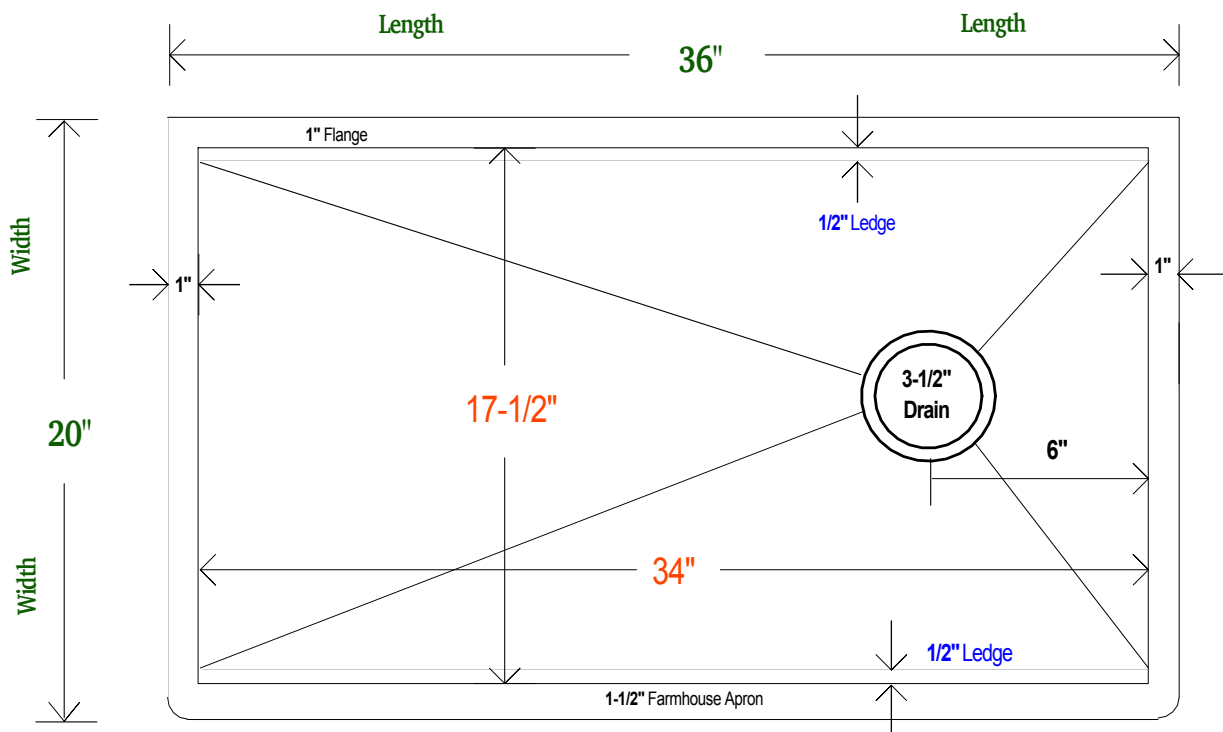

36" LEGACY FARMHOUSE SINK

- METAL = 14 GAUGE 48OZ PURE COPPER
- MODEL = LEGACY FARMHOUSE - 36 INCH
- FINISH = SELECT LUXURY METAL FINISH
- DRAIN = RIGHT OFFSET - KITCHEN 3-1/2" SIZE

OVERALL SIZE

36" x 20" x 8"

INSIDE BOWL

34" x 17-1/2" x 8"

100% CUSTOMIZABLE

TOP VIEW

Farmhouse Apron
Returns 1-1/2" All Sides
Closed Bottom - No Gap

SIDE VIEW

LEDGE PROFILE

ADVANCED SINK ACCESSORIES

18 INCH -

DROP IN STRAINER

12 INCH -

15 INCH -

18 INCH -

BAKING SHEET

12 INCH -

15 INCH -

18 INCH -

CUTTING BOARD

12 INCH -

15 INCH -

18 INCH -

MIXING BOARD

ONE SIZE -

12 INCHES WIDE
5 QUART BOWL