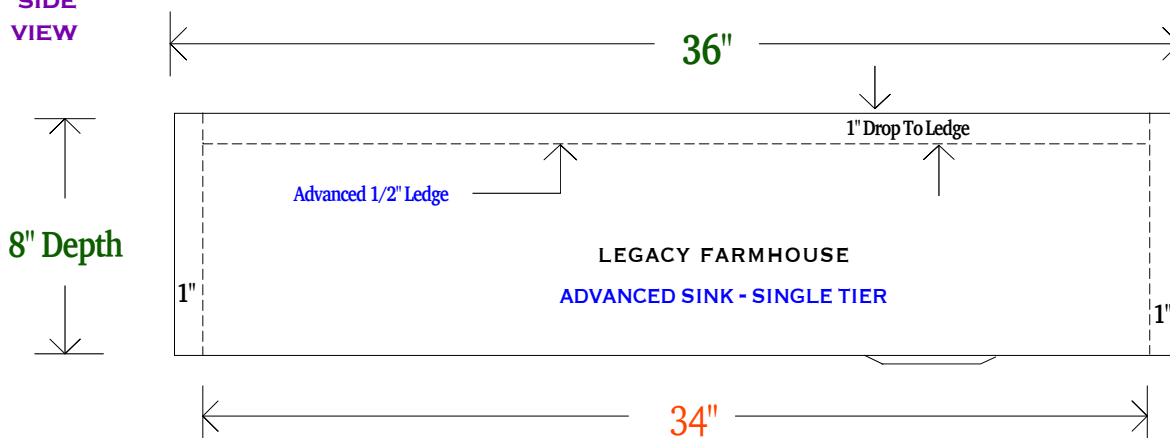

INSIDE BOWL

34" x 17-1/2" x 8"

100% CUSTOMIZABLE

TOP VIEW

Farmhouse Apron
Returns 1-1/2" All Sides
Closed Bottom - No Gap

SIDE VIEW

LEDGE PROFILE

ADVANCED SINK ACCESSORIES

1 - SELECT (NO PACKAGE) | **2** - HOME CHEF | **3** - PRO CHEF | **4** - ELITE CHEF

1 - 4

SELECT

PACKAGE

METAL FINISH
PURE COPPER

BOARDS FINISH
AMBER BAMBOO

ACCESSORY FIT
ADVANCED SINK

STANDARD -
17.5" LEDGE DISTANCE

18 INCH -

DROP IN STRAINER

12 INCH -

15 INCH -

18 INCH -

BAKING SHEET

12 INCH -

15 INCH -

18 INCH -

CUTTING BOARD

12 INCH -

15 INCH -

18 INCH -

MIXING BOARD

ONE SIZE -

12 INCHES WIDE
5 QUART BOWL