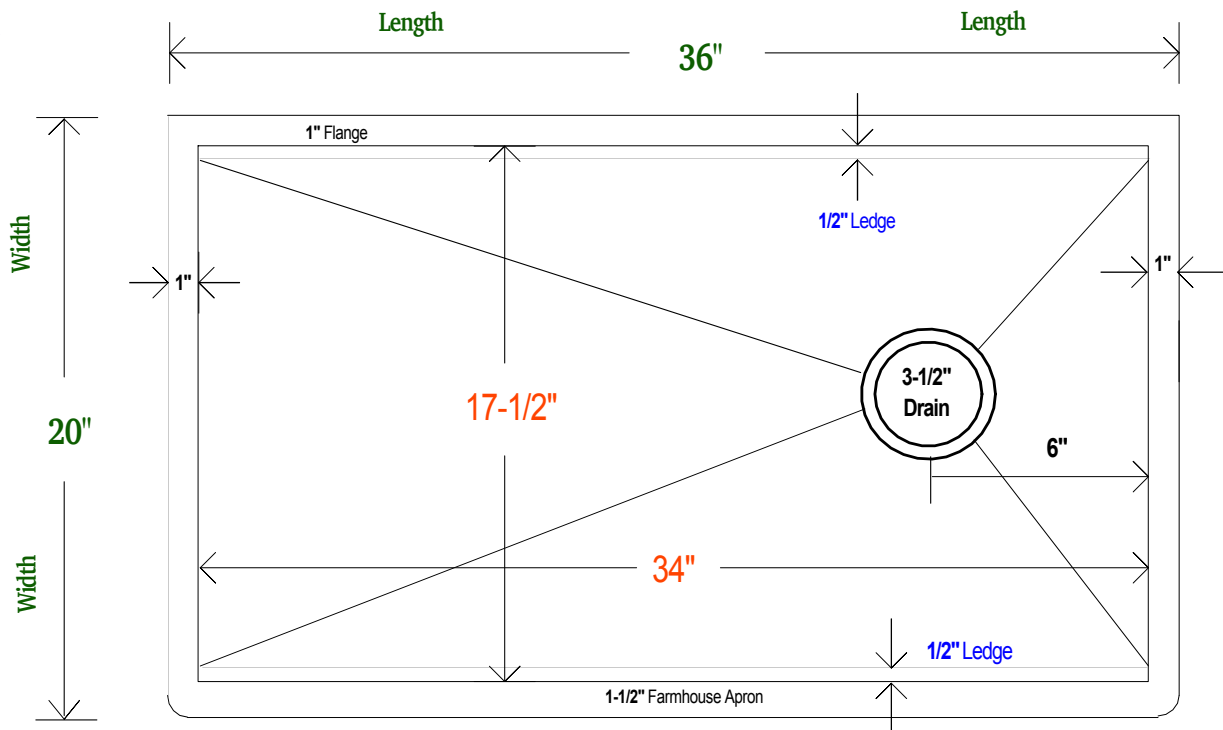

36" LEGACY FARMHOUSE SINK

- METAL = 14 GAUGE 48OZ PURE COPPER
- MODEL = LEGACY FARMHOUSE - 36 INCH
- FINISH = SELECT LUXURY METAL FINISH
- DRAIN = RIGHT OFFSET - KITCHEN 3-1/2" SIZE

OVERALL SIZE

36" x 8" x 8"

INSIDE BOWL

34" x 17-1/2" x 8"

100% CUSTOMIZABLE

TOP VIEW

Farmhouse Apron
Returns 1-1/2" All Sides
Closed Bottom - No Gap

SIDE VIEW

LEDGE PROFILE

ADVANCED SINK ACCESSORIES

18 INCH -

DROP IN STRAINER

12 INCH -

15 INCH -

18 INCH -

BAKING SHEET

12 INCH -

15 INCH -

18 INCH -

CUTTING BOARD

12 INCH -

15 INCH -

18 INCH -

MIXING BOARD

ONE SIZE -

12 INCHES WIDE
5 QUART BOWL