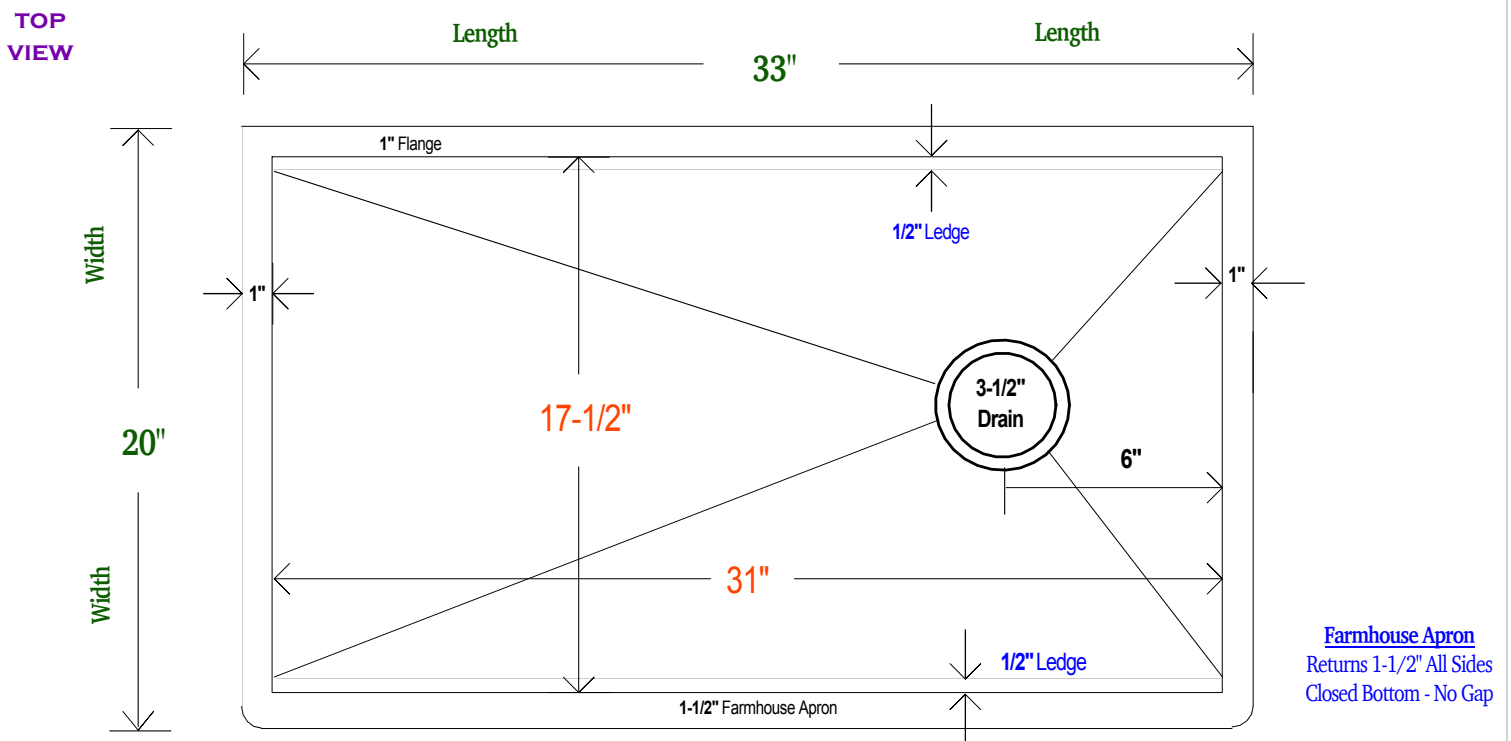

33" LEGACY FARMHOUSE SINK

- METAL = 14 GAUGE 48OZ PURE COPPER
- MODEL = LEGACY FARMHOUSE - 33 INCH
- FINISH = SELECT LUXURY METAL FINISH
- DRAIN = RIGHT OFFSET - KITCHEN 3-1/2" SIZE

OVERALL SIZE

33" x 20" x 8"

INSIDE BOWL

31" x 17-1/2" x 8"

100% CUSTOMIZABLE