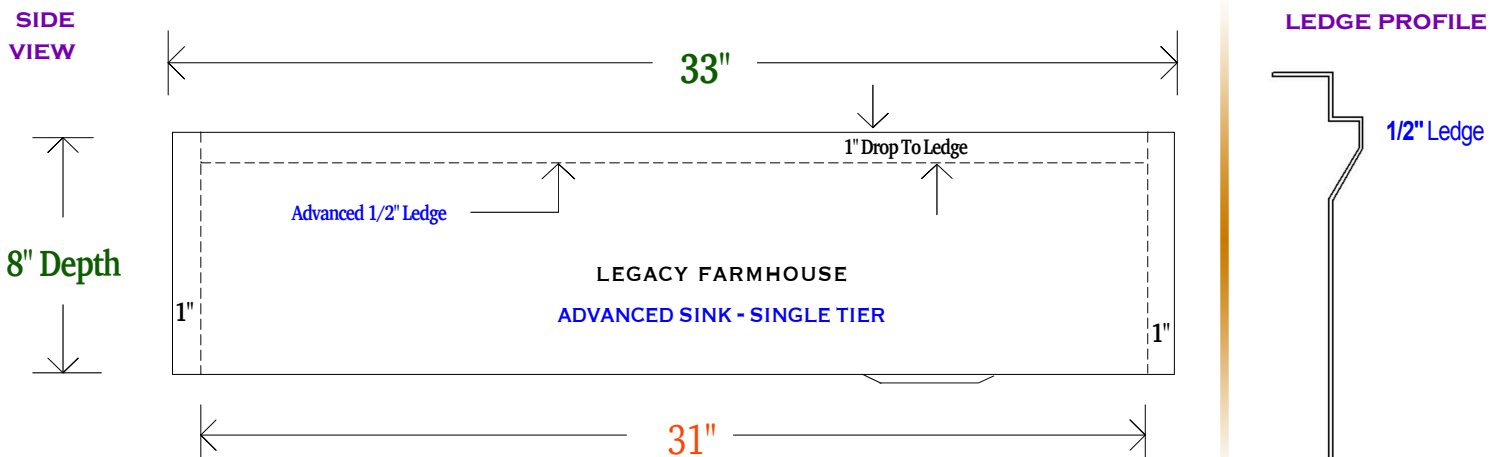

33" LEGACY FARMHOUSE SINK

- METAL = 14 GAUGE 48OZ PURE COPPER
- MODEL = LEGACY FARMHOUSE - 33 INCH
- FINISH = SELECT LUXURY METAL FINISH
- DRAIN = RIGHT OFFSET - KITCHEN 3-1/2" SIZE

OVERALL SIZE

33" x 20" x 8"

INSIDE BOWL

31" x 17-1/2" x 8"

100% CUSTOMIZABLE

ADVANCED SINK ACCESSORIES

1 - SELECT (NO PACKAGE) | **2** - HOME CHEF | **3** - PRO CHEF | **4** - ELITE CHEF

1 - 4

SELECT

PACKAGE

18 INCH -

BAKING SHEET

12 INCH -

15 INCH -

18 INCH -

CUTTING BOARD

12 INCH -

15 INCH -

18 INCH -

MIXING BOARD

ONE SIZE -

12 INCHES WIDE
5 QUART BOWL

TRIPLE SERVE

ONE SIZE -

9 INCHES WIDE
3 CONTAINERS

SEGMENTED COVER