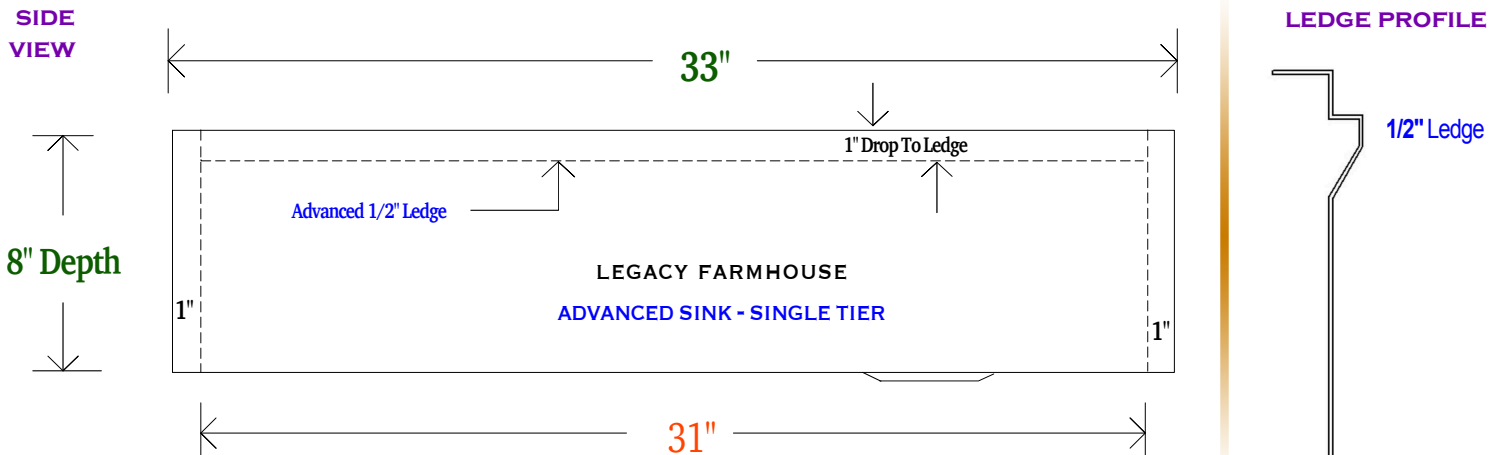

33" LEGACY FARMHOUSE SINK

- METAL = 14 GAUGE 48OZ PURE COPPER
- MODEL = LEGACY FARMHOUSE - 33 INCH
- FINISH = SELECT LUXURY METAL FINISH
- DRAIN = RIGHT OFFSET - KITCHEN 3-1/2" SIZE

OVERALL SIZE

33" x 8" x 8"

INSIDE BOWL

31" x 17-1/2" x 8"

100% CUSTOMIZABLE

ADVANCED SINK ACCESSORIES

1 - SELECT (NO PACKAGE) | **2** - HOME CHEF | **3** - PRO CHEF | **4** - ELITE CHEF

1 - 4

SELECT

PACKAGE

18 INCH -

BAKING SHEET

12 INCH -

15 INCH -

18 INCH -

CUTTING BOARD

12 INCH -

15 INCH -

18 INCH -

MIXING BOARD

ONE SIZE -

12 INCHES WIDE
5 QUART BOWL

TRIPLE SERVE

ONE SIZE -

9 INCHES WIDE
3 CONTAINERS

SEGMENTED COVER