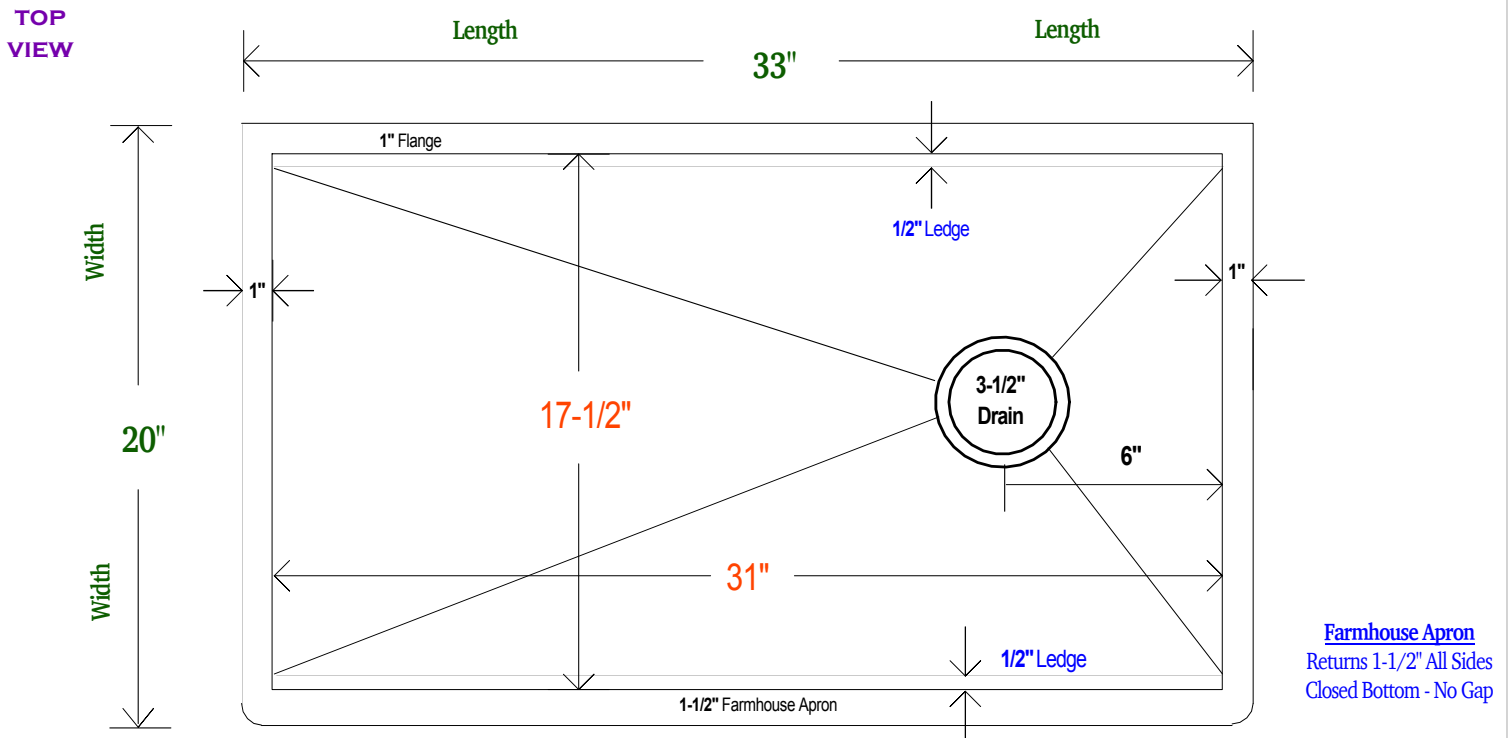

33" LEGACY FARMHOUSE SINK

- METAL = 14 GAUGE 48OZ PURE COPPER
- MODEL = LEGACY FARMHOUSE - 33 INCH
- FINISH = SELECT LUXURY METAL FINISH
- DRAIN = RIGHT OFFSET - KITCHEN 3-1/2" SIZE

OVERALL SIZE

33" x 8" x 8"

INSIDE BOWL

31" x 17-1/2" x 8"

100% CUSTOMIZABLE