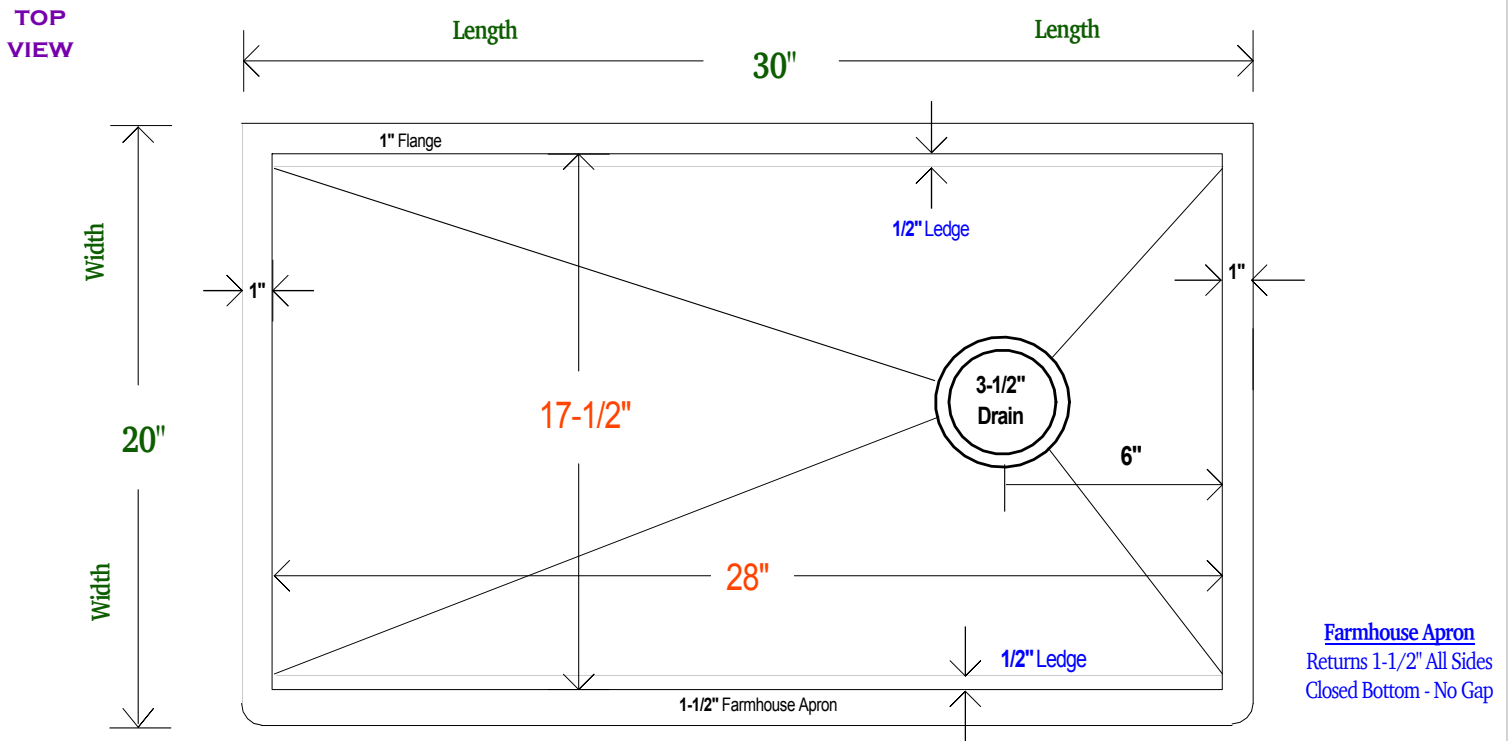

30" LEGACY FARMHOUSE SINK

- METAL = 14 GAUGE 48OZ PURE COPPER
- MODEL = LEGACY FARMHOUSE - 30 INCH
- FINISH = SELECT LUXURY METAL FINISH
- DRAIN = RIGHT OFFSET - KITCHEN 3-1/2" SIZE

OVERALL SIZE

30" x 20" x 8"

INSIDE BOWL

28" x 17-1/2" x 8"

100% CUSTOMIZABLE