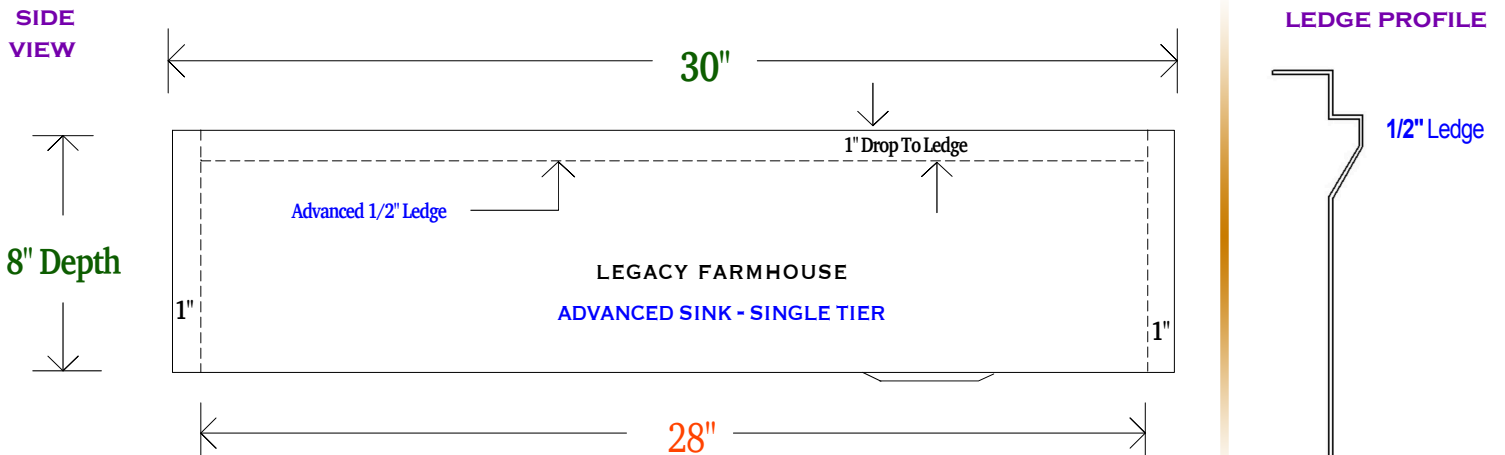

30" LEGACY FARMHOUSE SINK

- METAL = 14 GAUGE 48OZ PURE COPPER
- MODEL = LEGACY FARMHOUSE - 30 INCH
- FINISH = SELECT LUXURY METAL FINISH
- DRAIN = RIGHT OFFSET - KITCHEN 3-1/2" SIZE

OVERALL SIZE

30" x 20" x 8"

INSIDE BOWL

28" x 17-1/2" x 8"

100% CUSTOMIZABLE

ADVANCED SINK ACCESSORIES

1 - SELECT (NO PACKAGE) | **2** - HOME CHEF | **3** - PRO CHEF | **4** - ELITE CHEF

1 - 4

SELECT

PACKAGE

18 INCH -

BAKING SHEET

12 INCH -

15 INCH -

18 INCH -

CUTTING BOARD

12 INCH -

15 INCH -

18 INCH -

MIXING BOARD

ONE SIZE -

12 INCHES WIDE
5 QUART BOWL

TRIPLE SERVE

ONE SIZE -

9 INCHES WIDE
3 CONTAINERS

SEGMENTED COVER