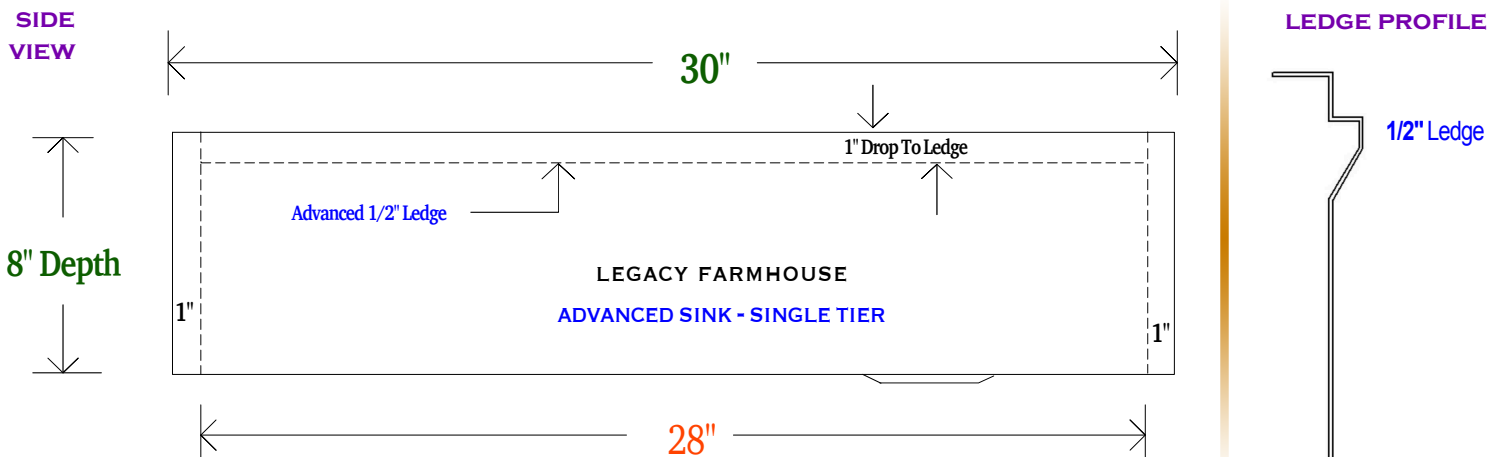

## 30" LEGACY FARMHOUSE SINK

- METAL = 14 GAUGE 48OZ PURE COPPER
- MODEL = LEGACY FARMHOUSE - 30 INCH
- FINISH = SELECT LUXURY METAL FINISH
- DRAIN = RIGHT OFFSET - KITCHEN 3-1/2" SIZE

### OVERALL SIZE

30" x 8" x 8"

### INSIDE BOWL

28" x 17-1/2" x 8"

100% CUSTOMIZABLE

ONE SIZE -

12 INCHES WIDE  
5 QUART BOWL

TRIPLE SERVE

ONE SIZE -

9 INCHES WIDE  
3 CONTAINERS

SEGMENTED COVER

ONE PIECE -

TWO PIECE -