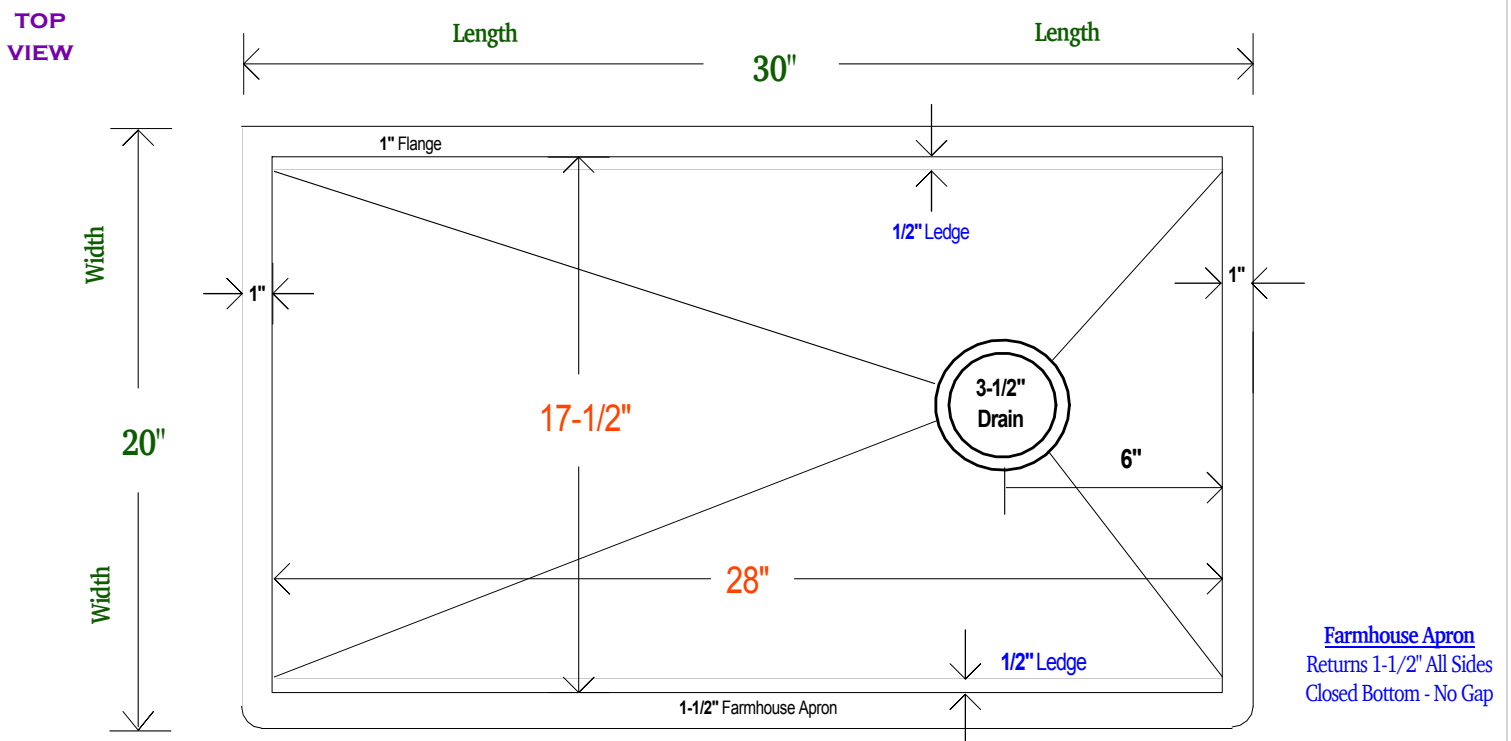

### OVERALL SIZE

30" x 8" x 8"

### INSIDE BOWL

28" x 17-1/2" x 8"

100% CUSTOMIZABLE

12 INCH -

15 INCH -

18 INCH -

CUTTING BOARD

12 INCH -

15 INCH -

18 INCH -

MIXING BOARD

ONE SIZE -

12 INCHES WIDE  
5 QUART BOWL

TRIPLE SERVE

ONE SIZE -

9 INCHES WIDE  
3 CONTAINERS

SEGMENTED COVER

ONE PIECE -

TWO PIECE -