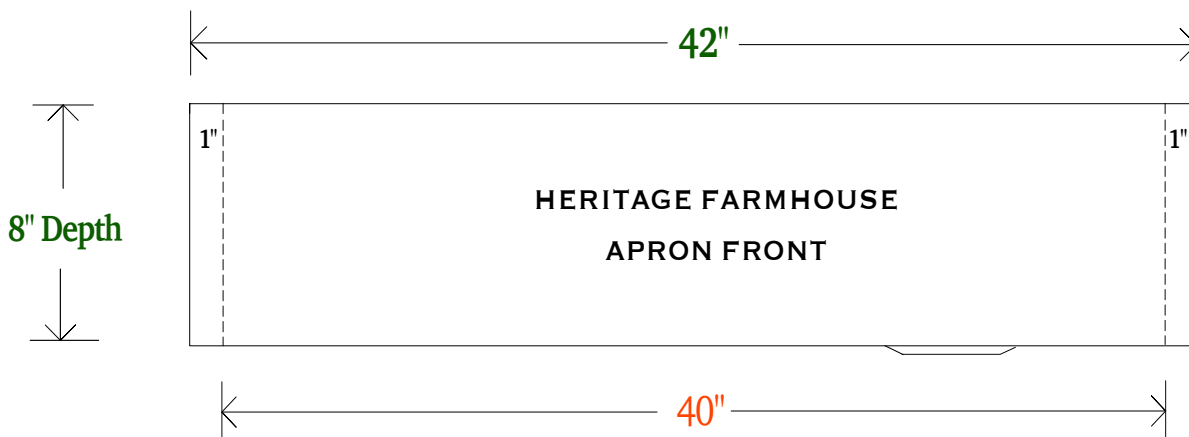

### OVERALL SIZE

42" x 20" x 8"

### INSIDE BOWL

40" x 17-1/2" x 8"

100% CUSTOMIZABLE

TOP VIEW

SIDE VIEW

[Farmhouse Apron](#)  
Returns 1-1/2" All Sides  
Closed Bottom - No Gap