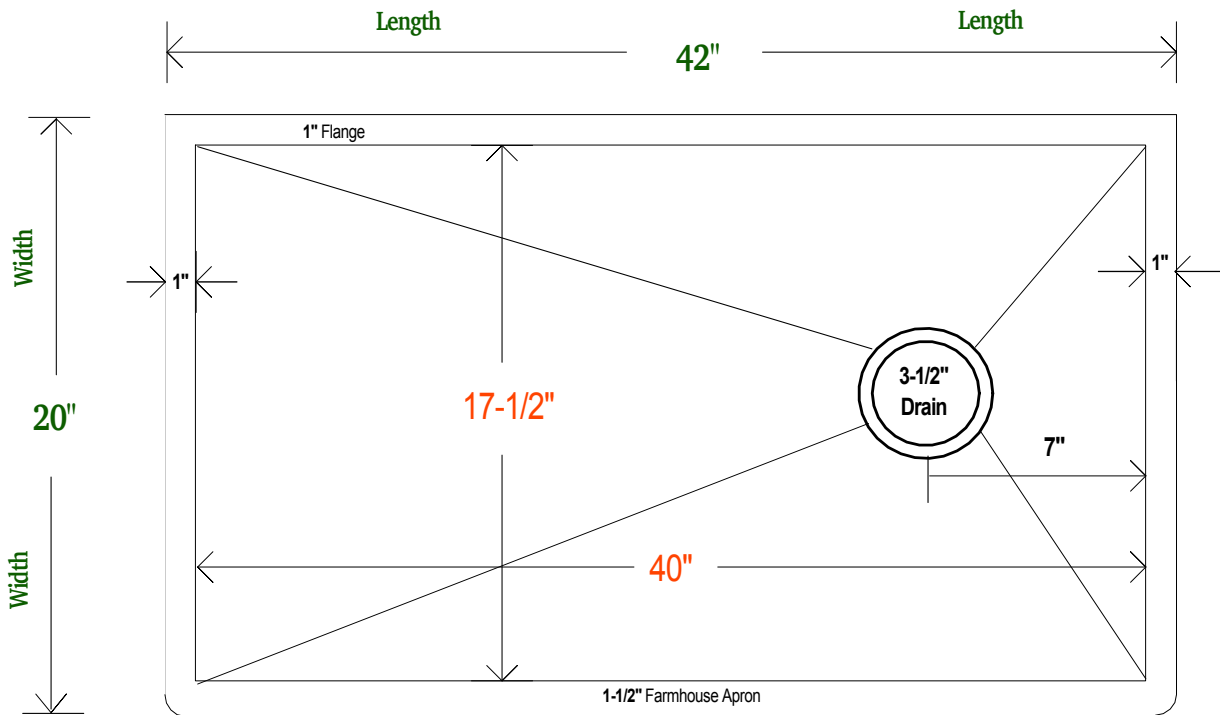

## 42" HERITAGE FARMHOUSE SINK

- METAL = 16-GAUGE TYPE 316 STAINLESS STEEL
- MODEL = HERITAGE FARMHOUSE - 42 INCH
- FINISH = SELECT LUXURY METAL FINISH
- DRAIN = RIGHT OFFSET - KITCHEN 3-1/2" SIZE

### OVERALL SIZE

42" x 20" x 8"

### INSIDE BOWL

40" x 17-1/2" x 8"

100% CUSTOMIZABLE

TOP VIEW

SIDE VIEW

[Farmhouse Apron](#)  
Returns 1-1/2" All Sides  
Closed Bottom - No Gap