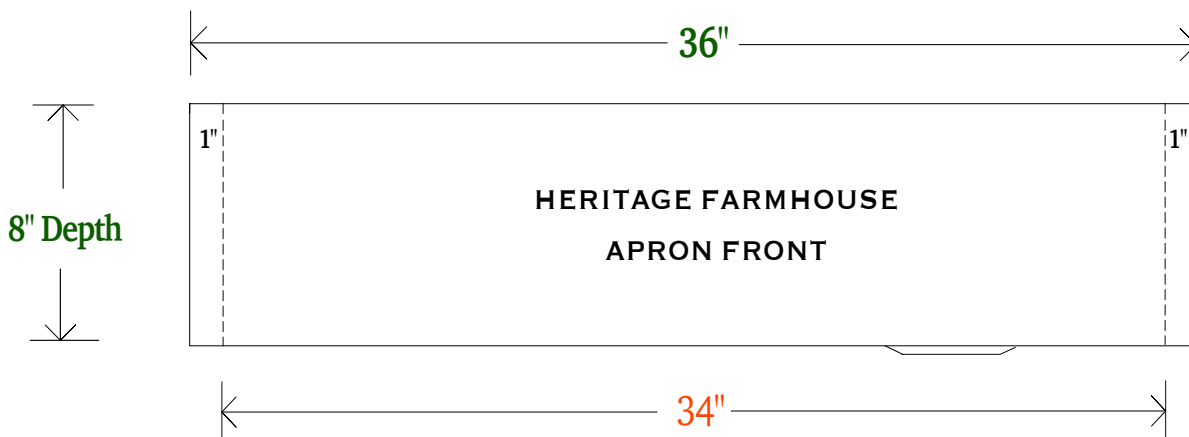

36" HERITAGE FARMHOUSE SINK

- METAL = 16-GAUGE TYPE 316 STAINLESS STEEL
- MODEL = HERITAGE FARMHOUSE - 36 INCH
- FINISH = SELECT LUXURY METAL FINISH
- DRAIN = RIGHT OFFSET - KITCHEN 3-1/2" SIZE

OVERALL SIZE

36" x 20" x 8"

INSIDE BOWL

34" x 17-1/2" x 8"

100% CUSTOMIZABLE

[Farmhouse Apron](#)
Returns 1-1/2" All Sides
Closed Bottom - No Gap