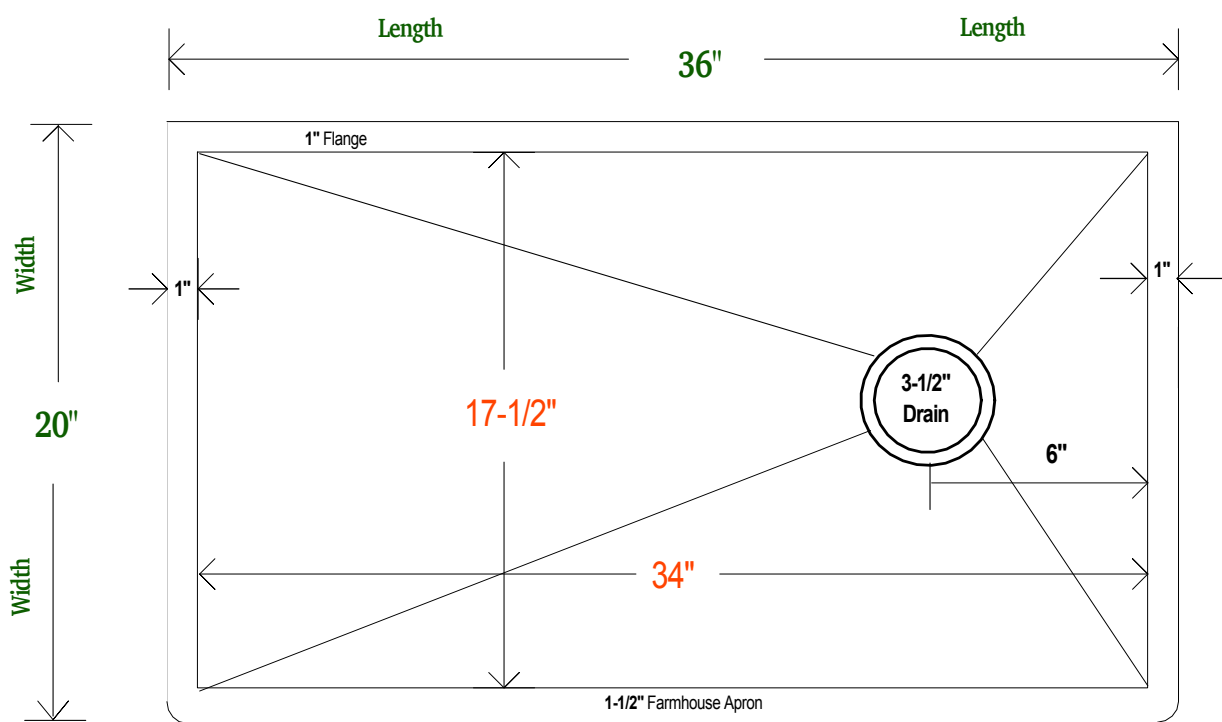

36" HERITAGE FARMHOUSE SINK

- METAL = 16-GAUGE TYPE 316 STAINLESS STEEL
- MODEL = HERITAGE FARMHOUSE - 36 INCH
- FINISH = SELECT LUXURY METAL FINISH
- DRAIN = RIGHT OFFSET - KITCHEN 3-1/2" SIZE

OVERALL SIZE

36" x 20" x 8"

INSIDE BOWL

34" x 17-1/2" x 8"

100% CUSTOMIZABLE

[Farmhouse Apron](#)
Returns 1-1/2" All Sides
Closed Bottom - No Gap