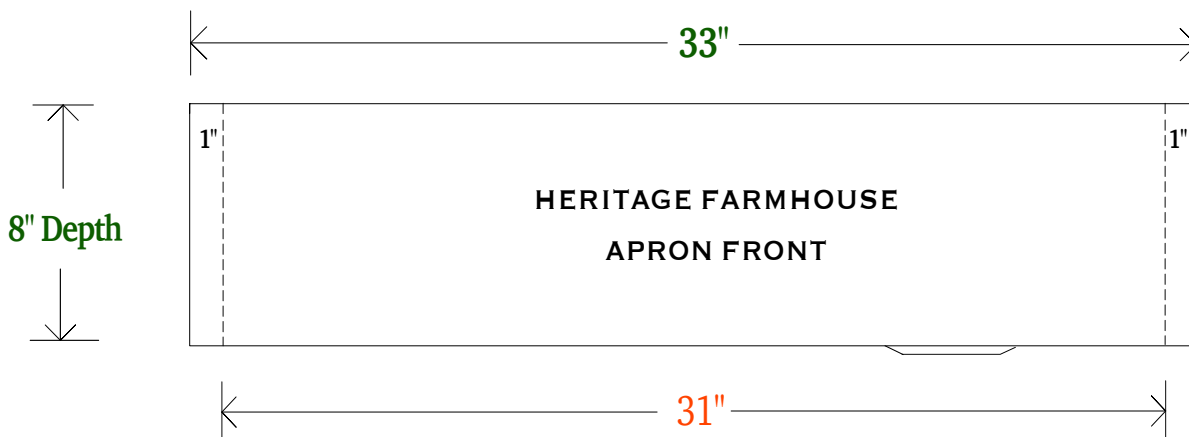

## 33" HERITAGE FARMHOUSE SINK

- METAL = 16-GAUGE TYPE 316 STAINLESS STEEL
- MODEL = HERITAGE FARMHOUSE - 33 INCH
- FINISH = SELECT LUXURY METAL FINISH
- DRAIN = RIGHT OFFSET - KITCHEN 3-1/2" SIZE

### OVERALL SIZE

33" x 20" x 8"

### INSIDE BOWL

31" x 17-1/2" x 8"

100% CUSTOMIZABLE

[Farmhouse Apron](#)  
Returns 1-1/2" All Sides  
Closed Bottom - No Gap