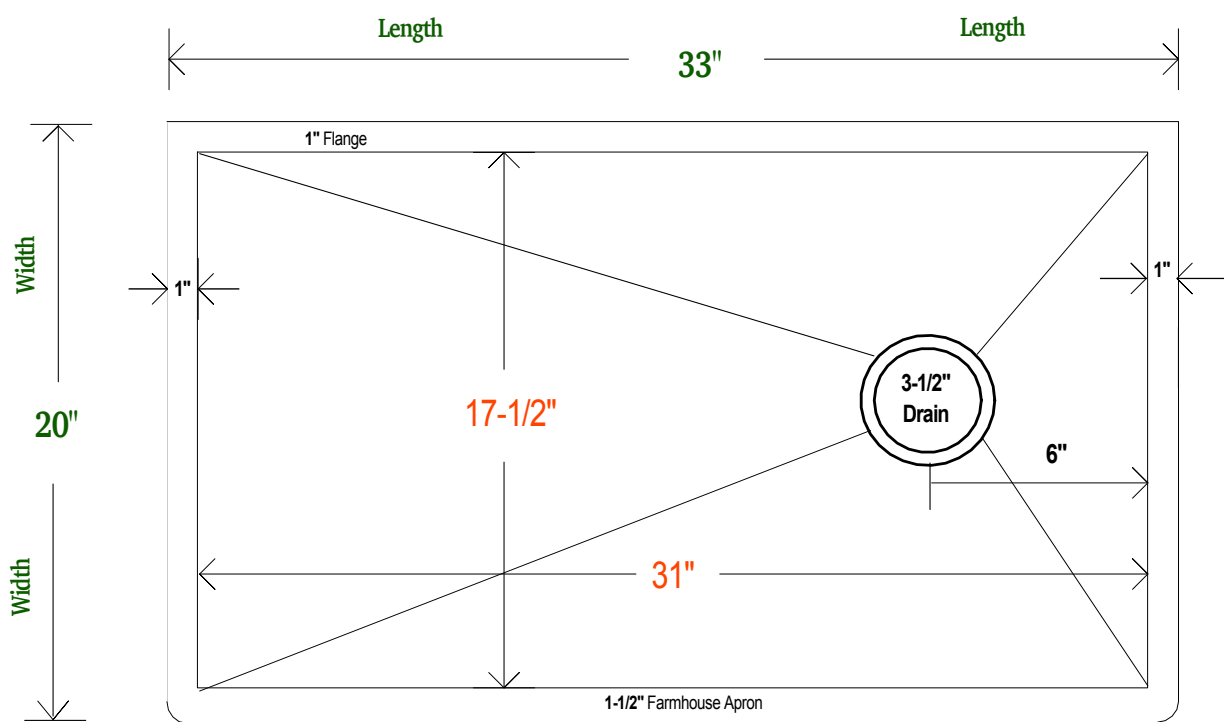

## 33" HERITAGE FARMHOUSE SINK

- METAL = 16-GAUGE TYPE 316 STAINLESS STEEL
- MODEL = HERITAGE FARMHOUSE - 33 INCH
- FINISH = SELECT LUXURY METAL FINISH
- DRAIN = RIGHT OFFSET - KITCHEN 3-1/2" SIZE

### OVERALL SIZE

33" x 20" x 8"

### INSIDE BOWL

31" x 17-1/2" x 8"

100% CUSTOMIZABLE

[Farmhouse Apron](#)  
Returns 1-1/2" All Sides  
Closed Bottom - No Gap