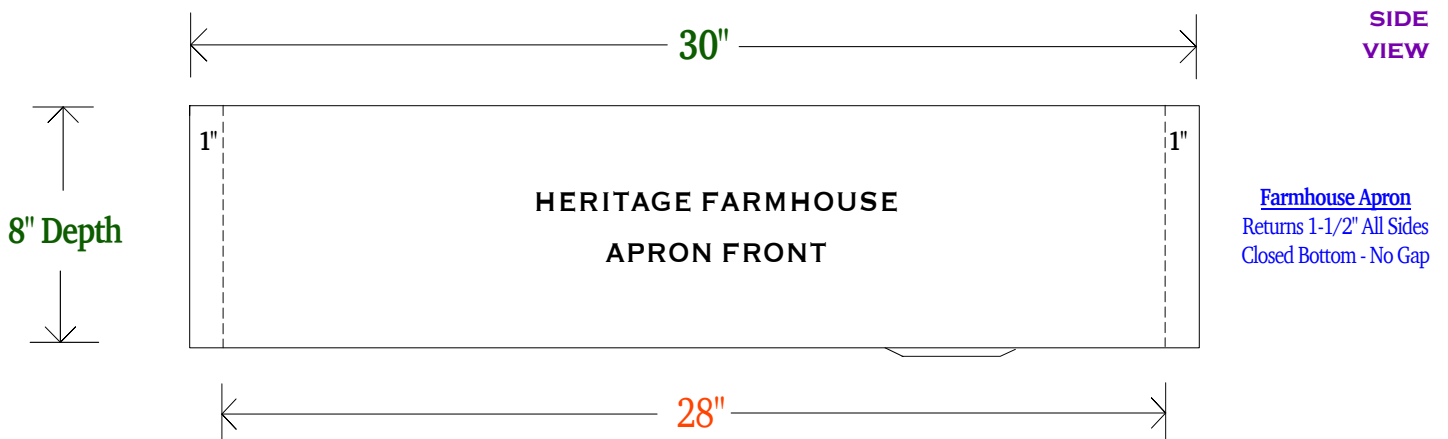

## 30" HERITAGE FARMHOUSE SINK

- METAL = 16-GAUGE TYPE 316 STAINLESS STEEL
- MODEL = HERITAGE FARMHOUSE - 30 INCH
- FINISH = SELECT LUXURY METAL FINISH
- DRAIN = RIGHT OFFSET - KITCHEN 3-1/2" SIZE

### OVERALL SIZE

30" x 20" x 8"

### INSIDE BOWL

28" x 17-1/2" x 8"

100% CUSTOMIZABLE

[Farmhouse Apron](#)  
Returns 1-1/2" All Sides  
Closed Bottom - No Gap