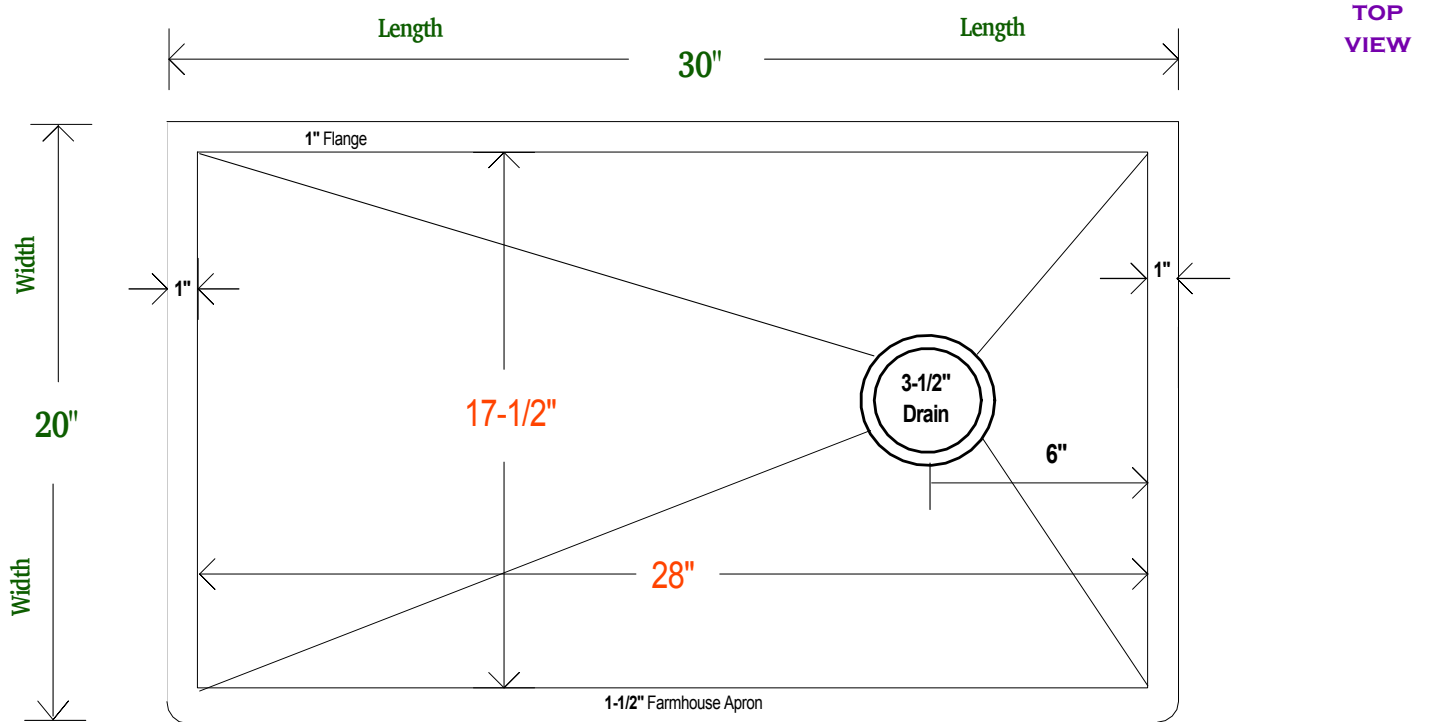

## 30" HERITAGE FARMHOUSE SINK

- METAL = 16-GAUGE TYPE 316 STAINLESS STEEL
- MODEL = HERITAGE FARMHOUSE - 30 INCH
- FINISH = SELECT LUXURY METAL FINISH
- DRAIN = RIGHT OFFSET - KITCHEN 3-1/2" SIZE

### OVERALL SIZE

30" x 20" x 8"

### INSIDE BOWL

28" x 17-1/2" x 8"

100% CUSTOMIZABLE

[Farmhouse Apron](#)  
Returns 1-1/2" All Sides  
Closed Bottom - No Gap