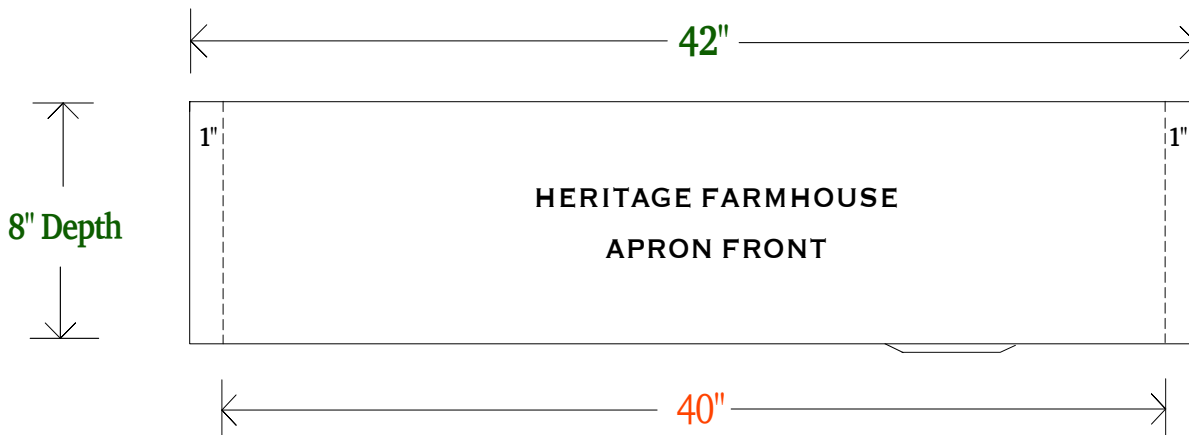

42" HERITAGE FARMHOUSE SINK

- METAL = 14-GAUGE 48OZ PURE AMERICAN COPPER
- MODEL = HERITAGE FARMHOUSE - 42 INCH
- FINISH = SELECT LUXURY METAL FINISH
- DRAIN = RIGHT OFFSET - KITCHEN 3-1/2" SIZE

OVERALL SIZE

42" x 20" x 8"

INSIDE BOWL

40" x 17-1/2" x 8"

100% CUSTOMIZABLE

TOP VIEW

SIDE VIEW

[Farmhouse Apron](#)
Returns 1-1/2" All Sides
Closed Bottom - No Gap