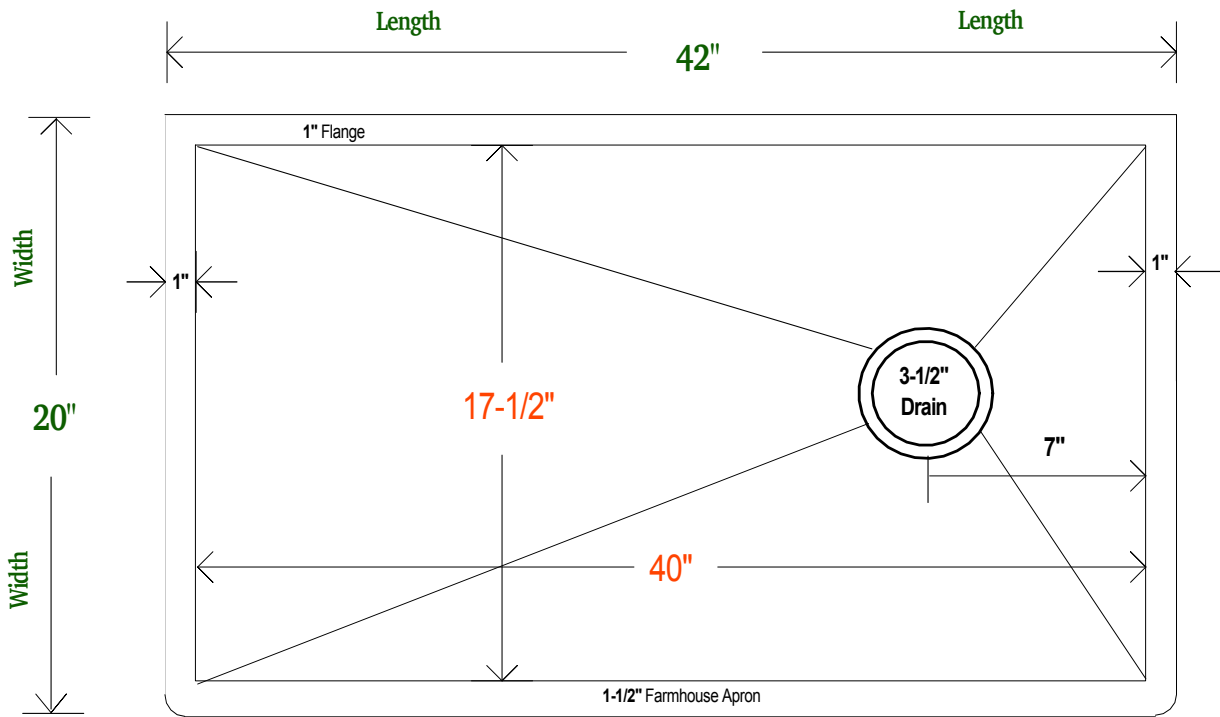

42" HERITAGE FARMHOUSE SINK

- METAL = 14-GAUGE 48OZ PURE AMERICAN COPPER
- MODEL = HERITAGE FARMHOUSE - 42 INCH
- FINISH = SELECT LUXURY METAL FINISH
- DRAIN = RIGHT OFFSET - KITCHEN 3-1/2" SIZE

OVERALL SIZE

42" x 20" x 8"

INSIDE BOWL

40" x 17-1/2" x 8"

100% CUSTOMIZABLE

TOP VIEW

SIDE VIEW

[Farmhouse Apron](#)
Returns 1-1/2" All Sides
Closed Bottom - No Gap