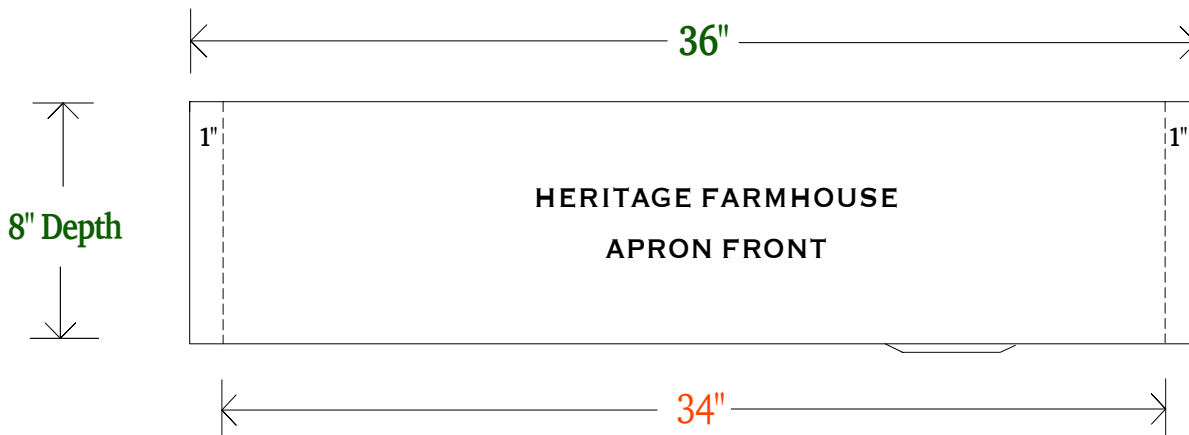

36" HERITAGE FARMHOUSE SINK

- METAL = 14-GAUGE 48OZ PURE AMERICAN COPPER
- MODEL = HERITAGE FARMHOUSE - 36 INCH
- FINISH = SELECT LUXURY METAL FINISH
- DRAIN = RIGHT OFFSET - KITCHEN 3-1/2" SIZE

OVERALL SIZE

36" x 20" x 8"

INSIDE BOWL

34" x 17-1/2" x 8"

100% CUSTOMIZABLE

TOP VIEW

SIDE VIEW

Farmhouse Apron
Returns 1-1/2" All Sides
Closed Bottom - No Gap