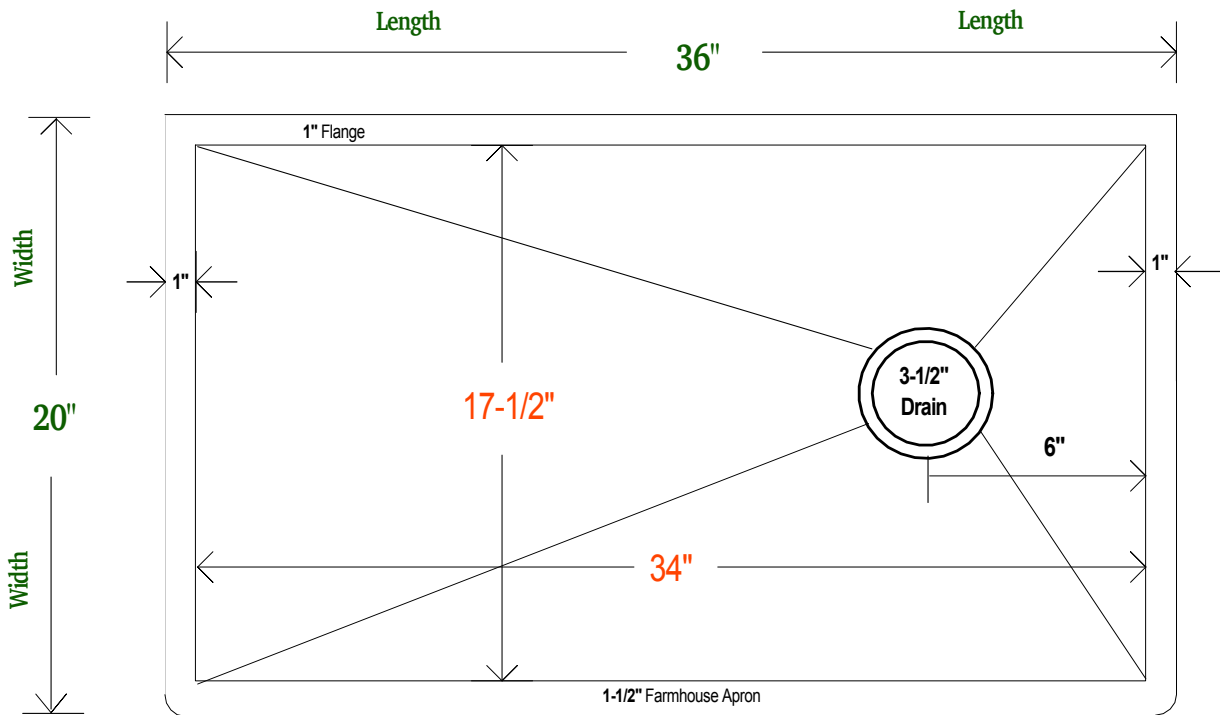

36" HERITAGE FARMHOUSE SINK

- METAL = 14-GAUGE 48OZ PURE AMERICAN COPPER
- MODEL = HERITAGE FARMHOUSE - 36 INCH
- FINISH = SELECT LUXURY METAL FINISH
- DRAIN = RIGHT OFFSET - KITCHEN 3-1/2" SIZE

OVERALL SIZE

36" x 20" x 8"

INSIDE BOWL

34" x 17-1/2" x 8"

100% CUSTOMIZABLE

TOP VIEW

SIDE VIEW

Farmhouse Apron
Returns 1-1/2" All Sides
Closed Bottom - No Gap