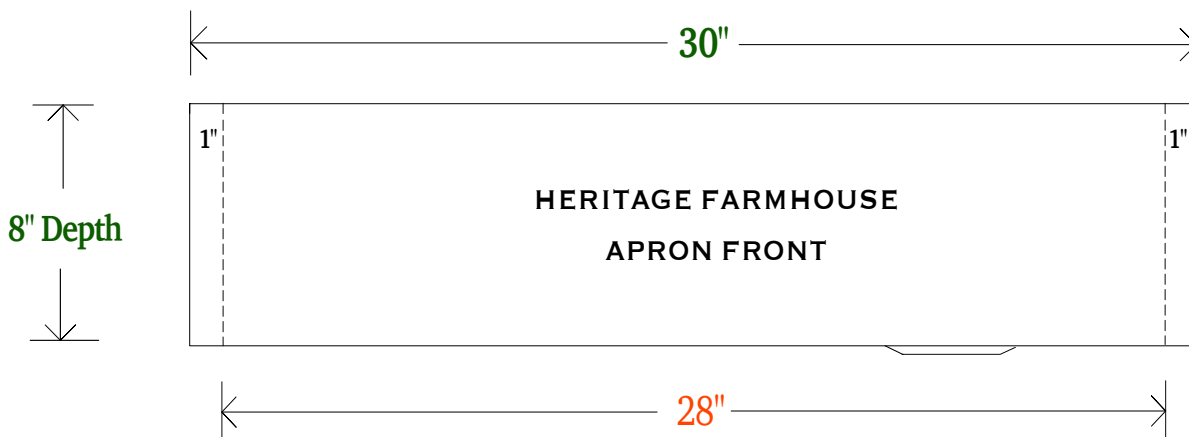

30" HERITAGE FARMHOUSE SINK

- METAL = 14-GAUGE 48OZ PURE AMERICAN COPPER
- MODEL = HERITAGE FARMHOUSE - 30 INCH
- FINISH = SELECT LUXURY METAL FINISH
- DRAIN = RIGHT OFFSET - KITCHEN 3-1/2" SIZE

OVERALL SIZE

30" x 20" x 8"

INSIDE BOWL

28" x 17-1/2" x 8"

100% CUSTOMIZABLE

[Farmhouse Apron](#)
Returns 1-1/2" All Sides
Closed Bottom - No Gap