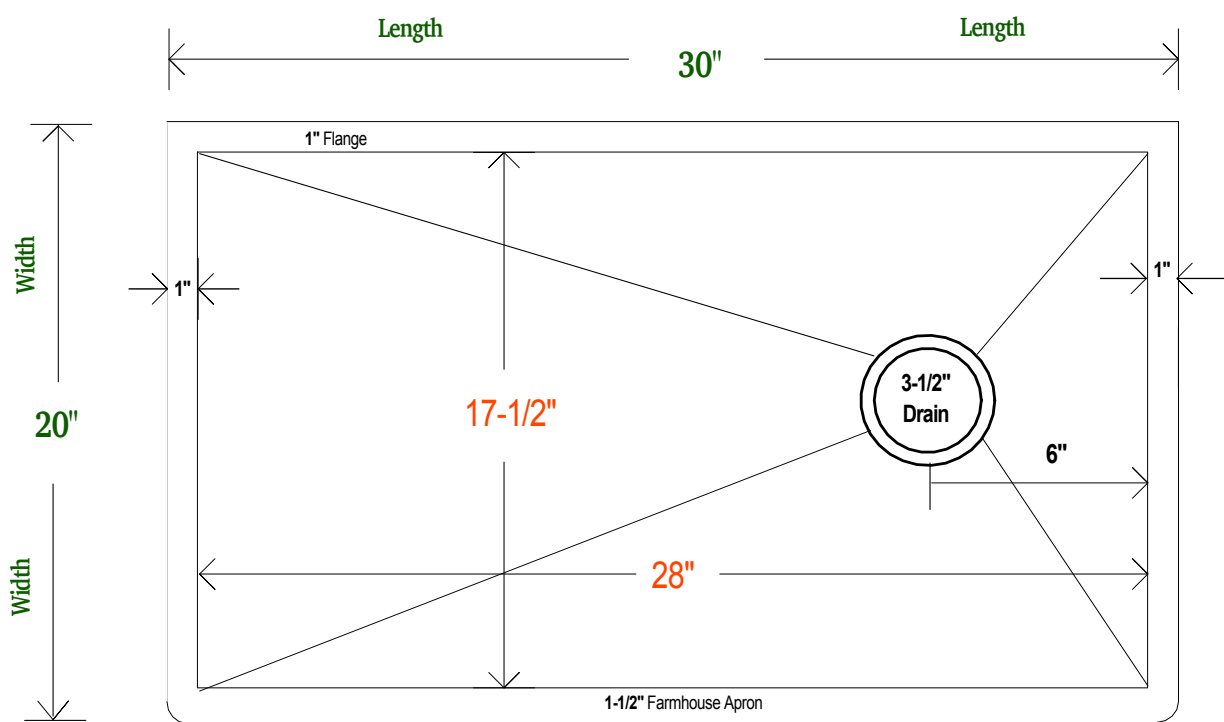

30" HERITAGE FARMHOUSE SINK

- METAL = 14-GAUGE 48OZ PURE AMERICAN COPPER
- MODEL = HERITAGE FARMHOUSE - 30 INCH
- FINISH = SELECT LUXURY METAL FINISH
- DRAIN = RIGHT OFFSET - KITCHEN 3-1/2" SIZE

OVERALL SIZE

30" x 20" x 8"

INSIDE BOWL

28" x 17-1/2" x 8"

100% CUSTOMIZABLE

[Farmhouse Apron](#)
Returns 1-1/2" All Sides
Closed Bottom - No Gap