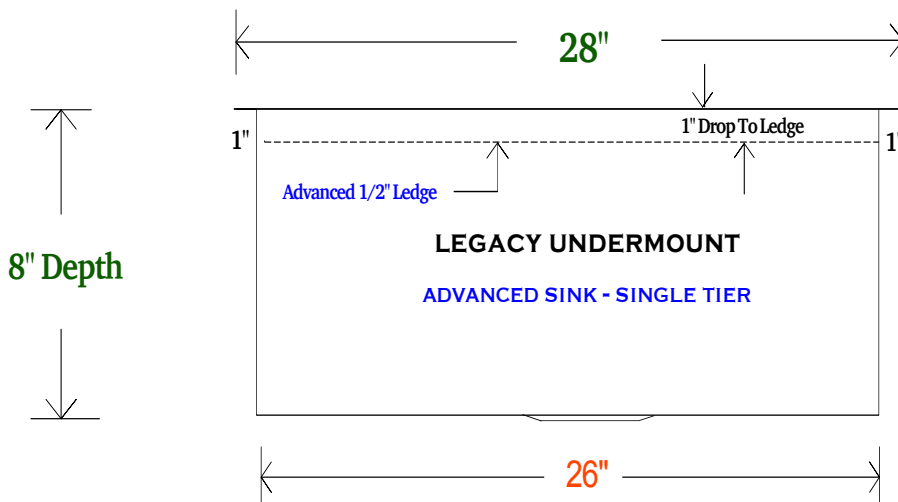

DIMENSIONS OVERVIEW

CUSTOM ELEMENT SINK - ADVANCED

- METAL = 16-GAUGE TYPE 316 STAINLESS STEEL
- MODEL = CUSTOM ELEMENT SINK - 28 INCH
- FINISH = SELECT LUXURY METAL FINISH
- DRAIN = CENTERED - SELECT SIZE (3,2,1)

OVERALL SIZE

28" x 28" x 8"

INSIDE BOWL

26" x 26" x 8"

100% CUSTOMIZABLE

TOP VIEW

DRAIN SIZES

KITCHEN = 3-1/2"

BAR = 2-1/2"

BATH = 1-1/4"

SIDE VIEW

LEDGE PROFILE