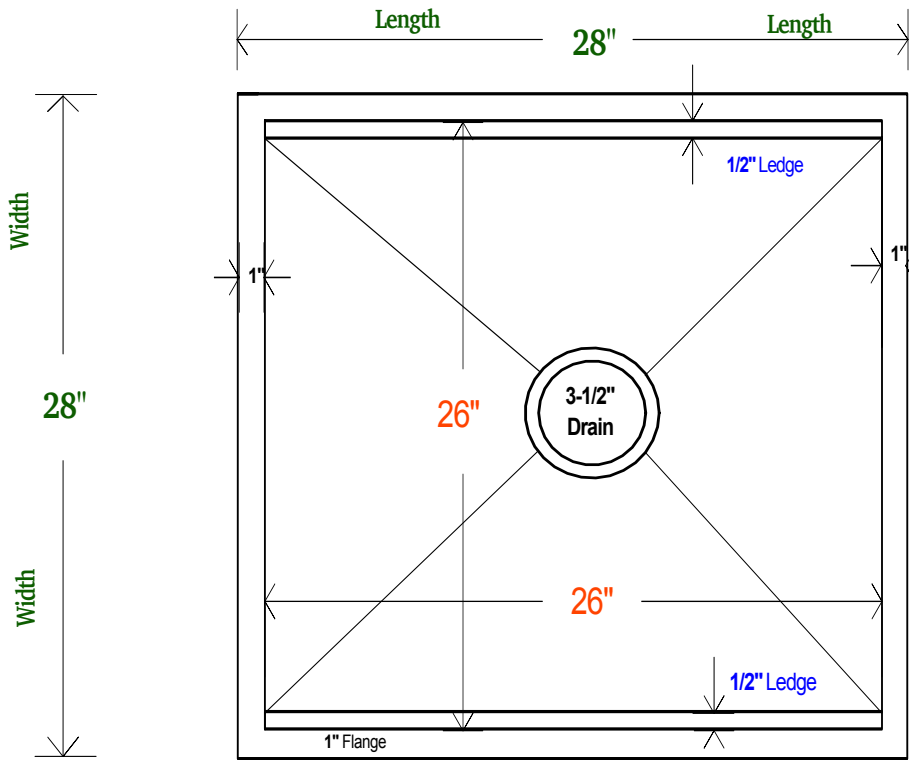

DIMENSIONS OVERVIEW

CUSTOM ELEMENT SINK - ADVANCED

- METAL = 16-GAUGE TYPE 316 STAINLESS STEEL
- MODEL = CUSTOM ELEMENT SINK - 28 INCH
- FINISH = SELECT LUXURY METAL FINISH
- DRAIN = CENTERED - SELECT SIZE (3,2,1)

OVERALL SIZE

28" x 28" x 8"

INSIDE BOWL

26" x 26" x 8"

100% CUSTOMIZABLE

TOP VIEW

DRAIN SIZES

KITCHEN = 3-1/2"

BAR = 2-1/2"

BATH = 1-1/4"

SIDE VIEW

LEDGE PROFILE