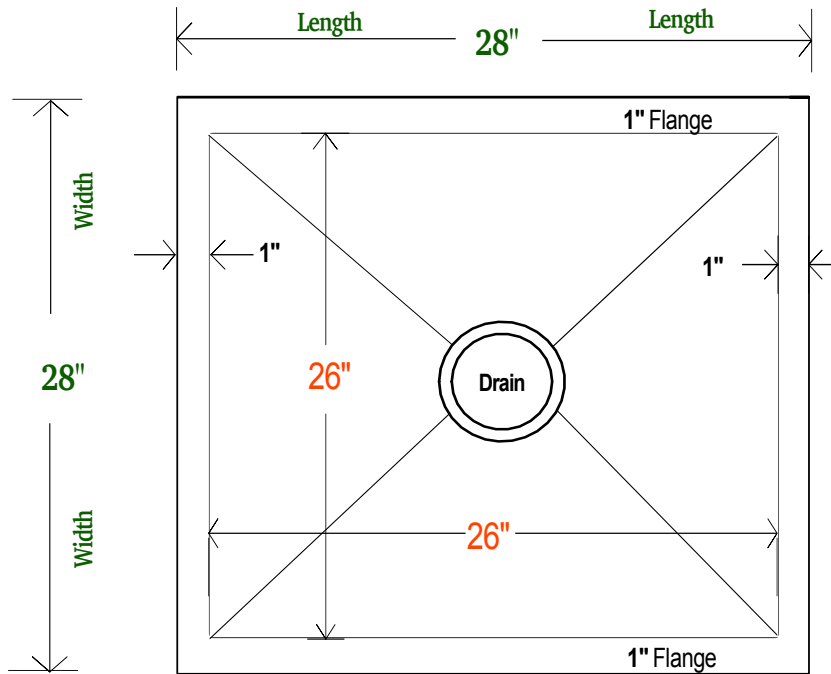

DIMENSIONS OVERVIEW

CUSTOM ELEMENT SINK

- METAL = 16-GAUGE TYPE 316 STAINLESS STEEL
- MODEL = CUSTOM ELEMENT SINK - 28 INCH
- FINISH = SELECT LUXURY METAL FINISH
- DRAIN = CENTERED - SELECT SIZE (3,2,1)

OVERALL SIZE

28" x 28" x 8"

INSIDE BOWL

26" x 26" x 8"

100% CUSTOMIZABLE

TOP VIEW

DRAIN SIZES

KITCHEN = 3-1/2"

BAR = 2-1/2"

BATH = 1-1/4"

SIDE VIEW