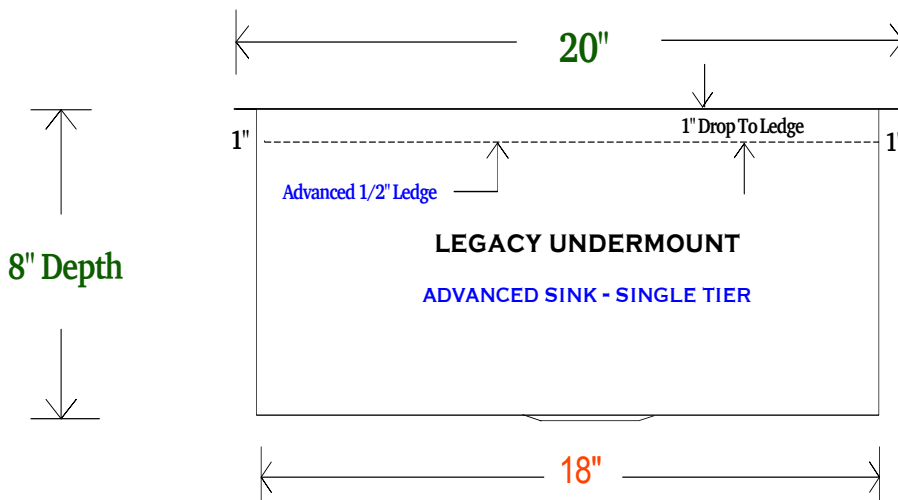

DIMENSIONS OVERVIEW

CUSTOM ELEMENT SINK - ADVANCED

- METAL = 16-GAUGE TYPE 316 STAINLESS STEEL
- MODEL = CUSTOM ELEMENT SINK - 20 INCH
- FINISH = SELECT LUXURY METAL FINISH
- DRAIN = CENTERED - SELECT SIZE (3,2,1)

OVERALL SIZE

20" x 20" x 8"

INSIDE BOWL

18" x 18" x 8"

100% CUSTOMIZABLE

TOP VIEW

DRAIN SIZES

KITCHEN = 3-1/2"

BAR = 2-1/2"

BATH = 1-1/4"

SIDE VIEW

LEDGE PROFILE