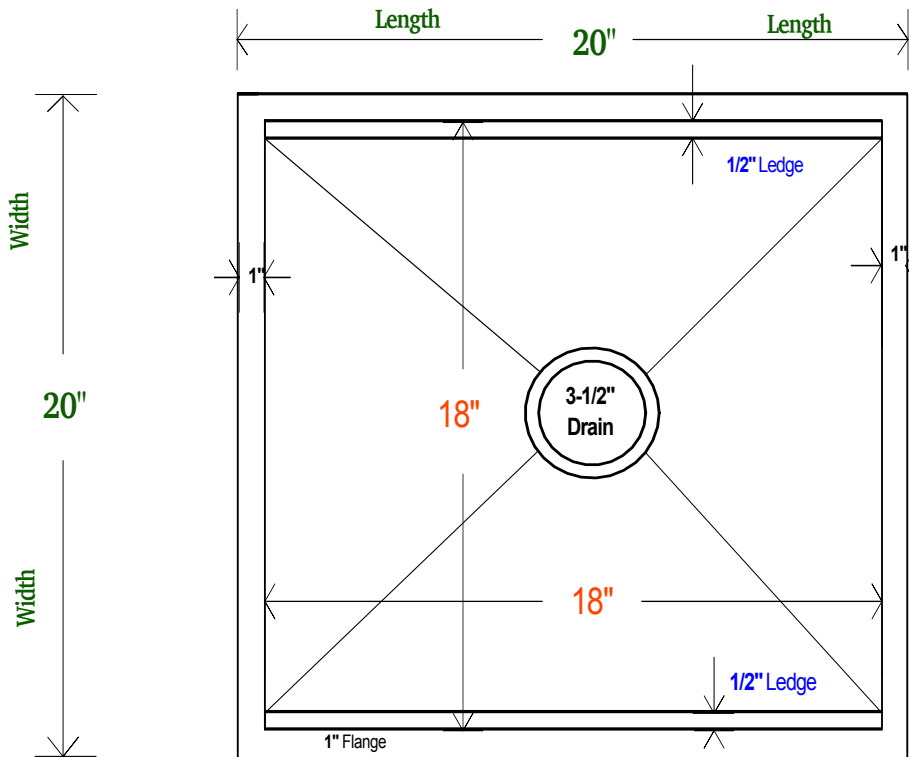

DIMENSIONS OVERVIEW

CUSTOM ELEMENT SINK - ADVANCED

- METAL = 16-GAUGE TYPE 316 STAINLESS STEEL
- MODEL = CUSTOM ELEMENT SINK - 20 INCH
- FINISH = SELECT LUXURY METAL FINISH
- DRAIN = CENTERED - SELECT SIZE (3,2,1)

OVERALL SIZE

20" x 20" x 8"

INSIDE BOWL

18" x 18" x 8"

100% CUSTOMIZABLE

TOP VIEW

DRAIN SIZES

KITCHEN = 3-1/2"

BAR = 2-1/2"

BATH = 1-1/4"

SIDE VIEW

LEDGE PROFILE